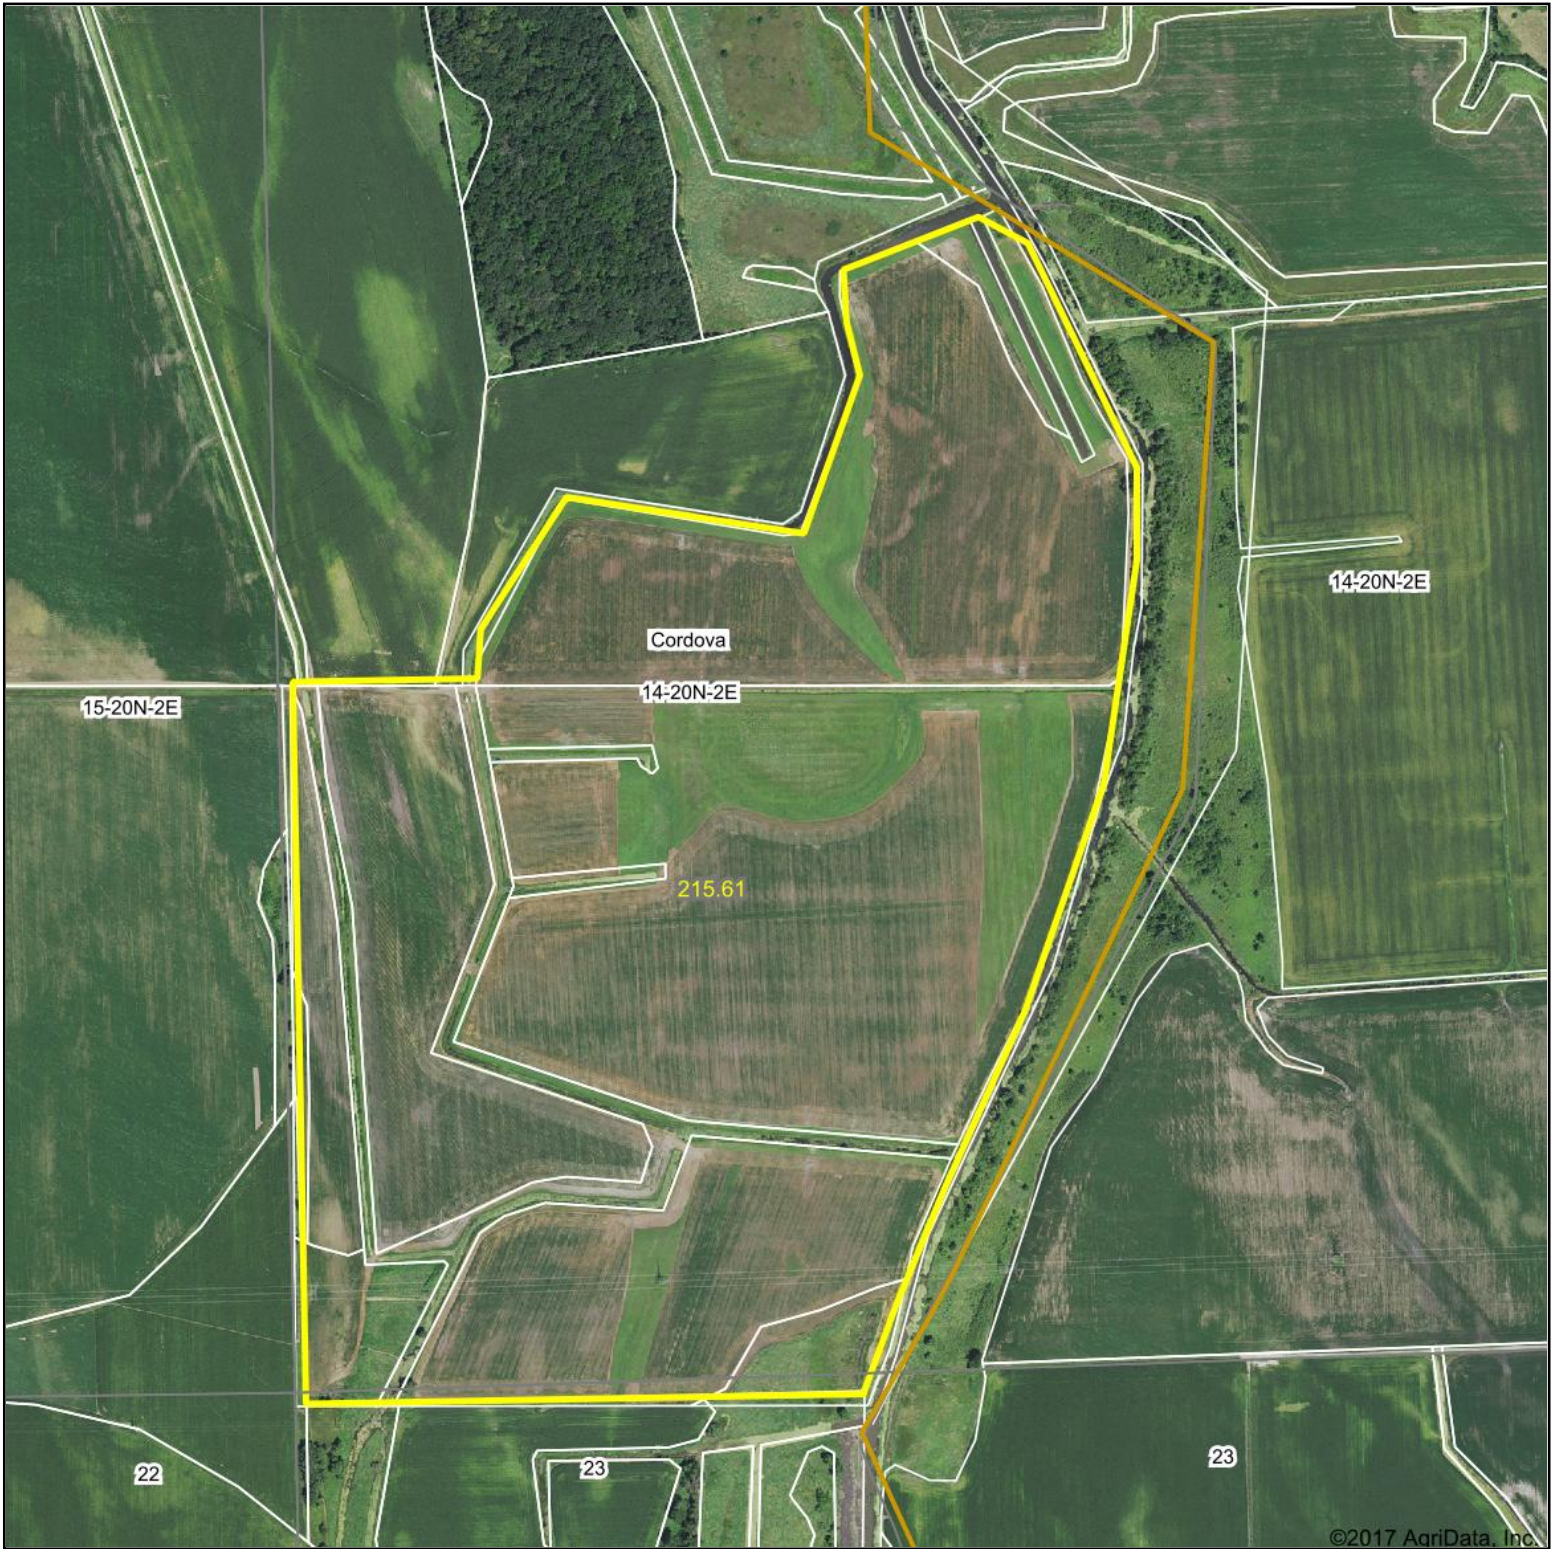

Aerial Map

map center: 41° 43' 14.63, -90° 14' 24.83

Maps Provided By:
surety
CUSTOMIZED ONLINE MAPPING
© AgriData, Inc. 2017 www.AgriDataInc.com

14-20N-2E
Rock Island County
Illinois

12/14/2017