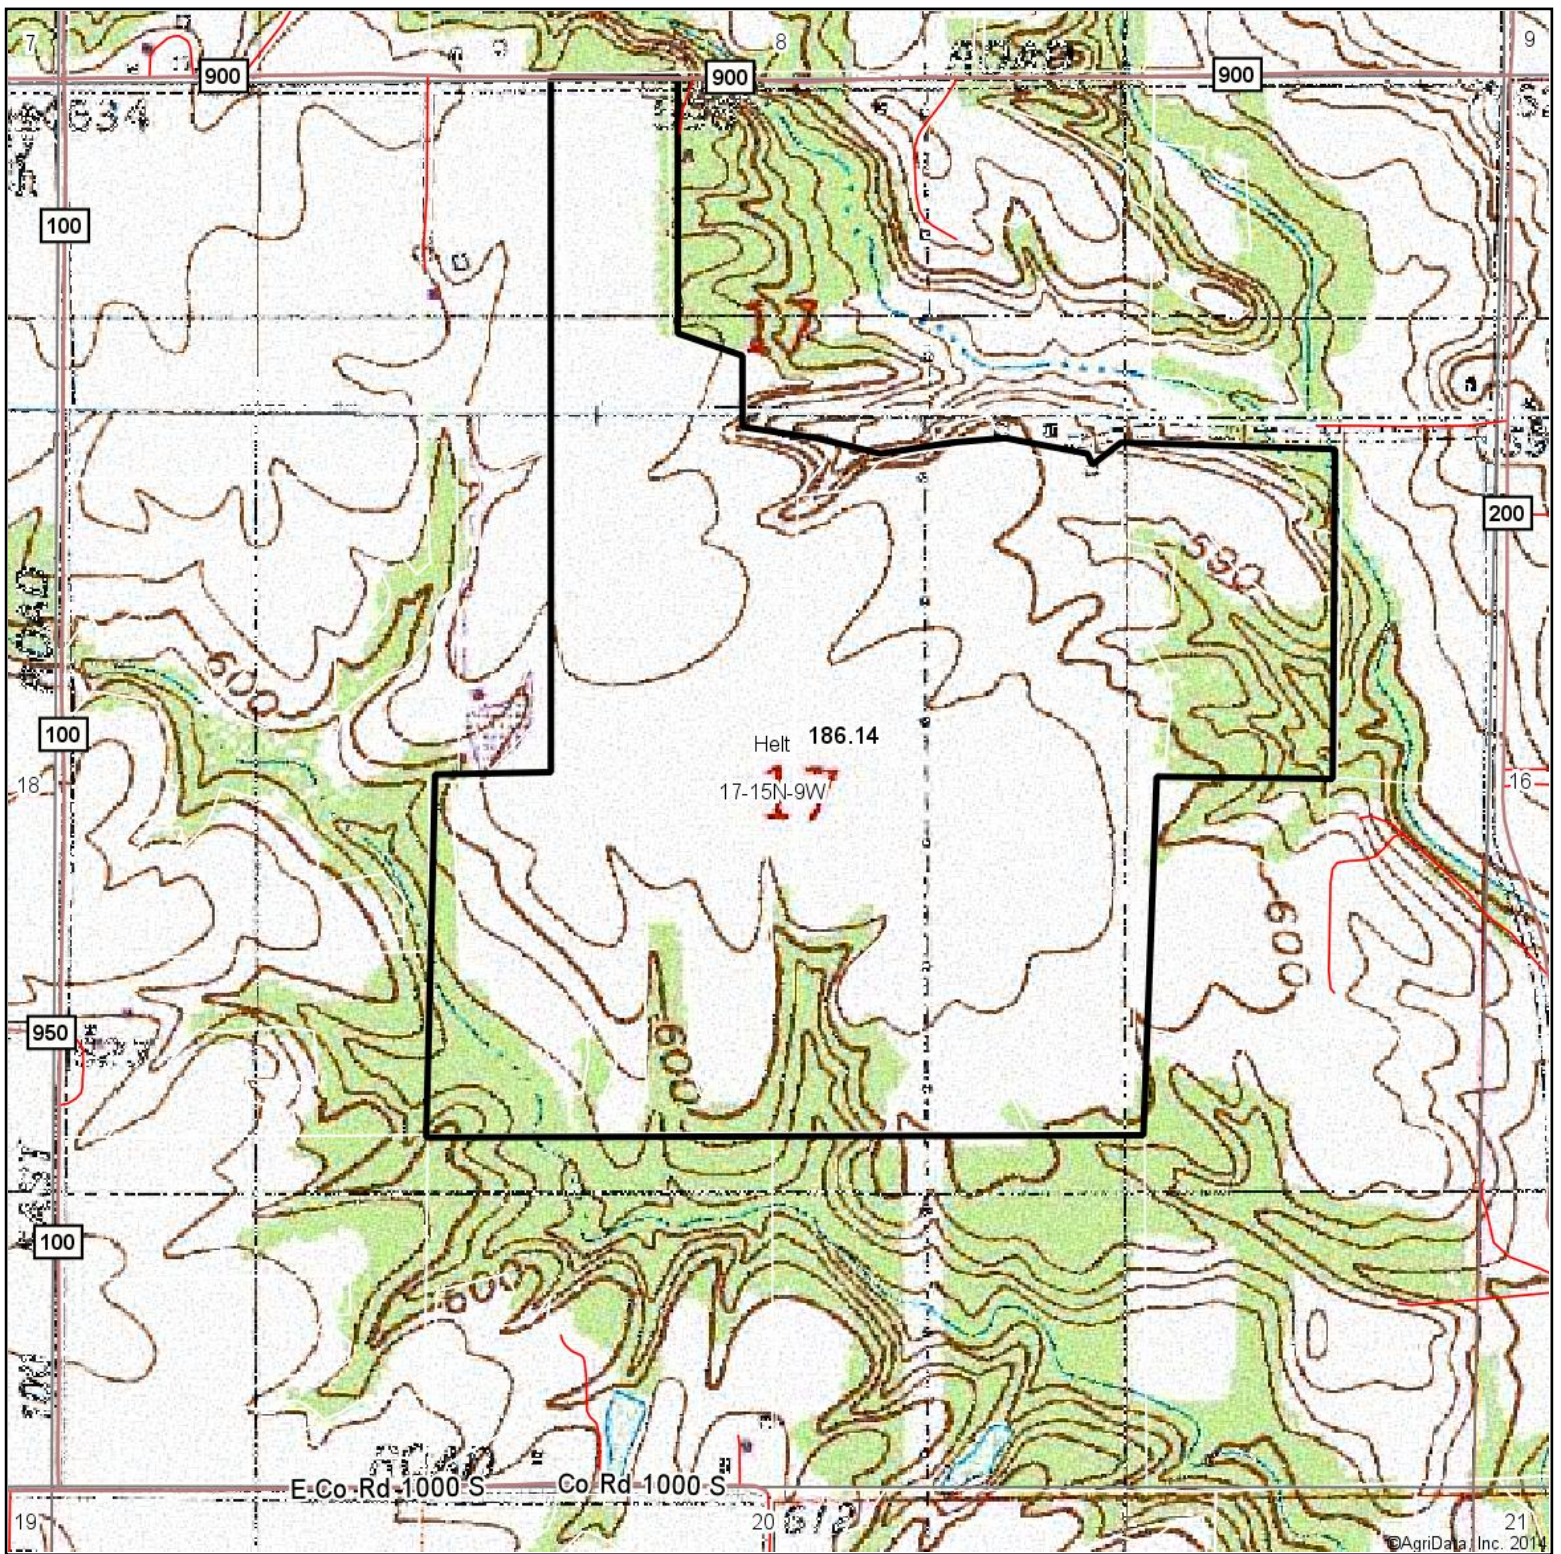

Topography Map

map center: 39° 44' 46.33, 87° 26' 11.57

scale: 9548

17-15N-9W
Vermillion County
Indiana

8/5/2014

Maps Provided By: