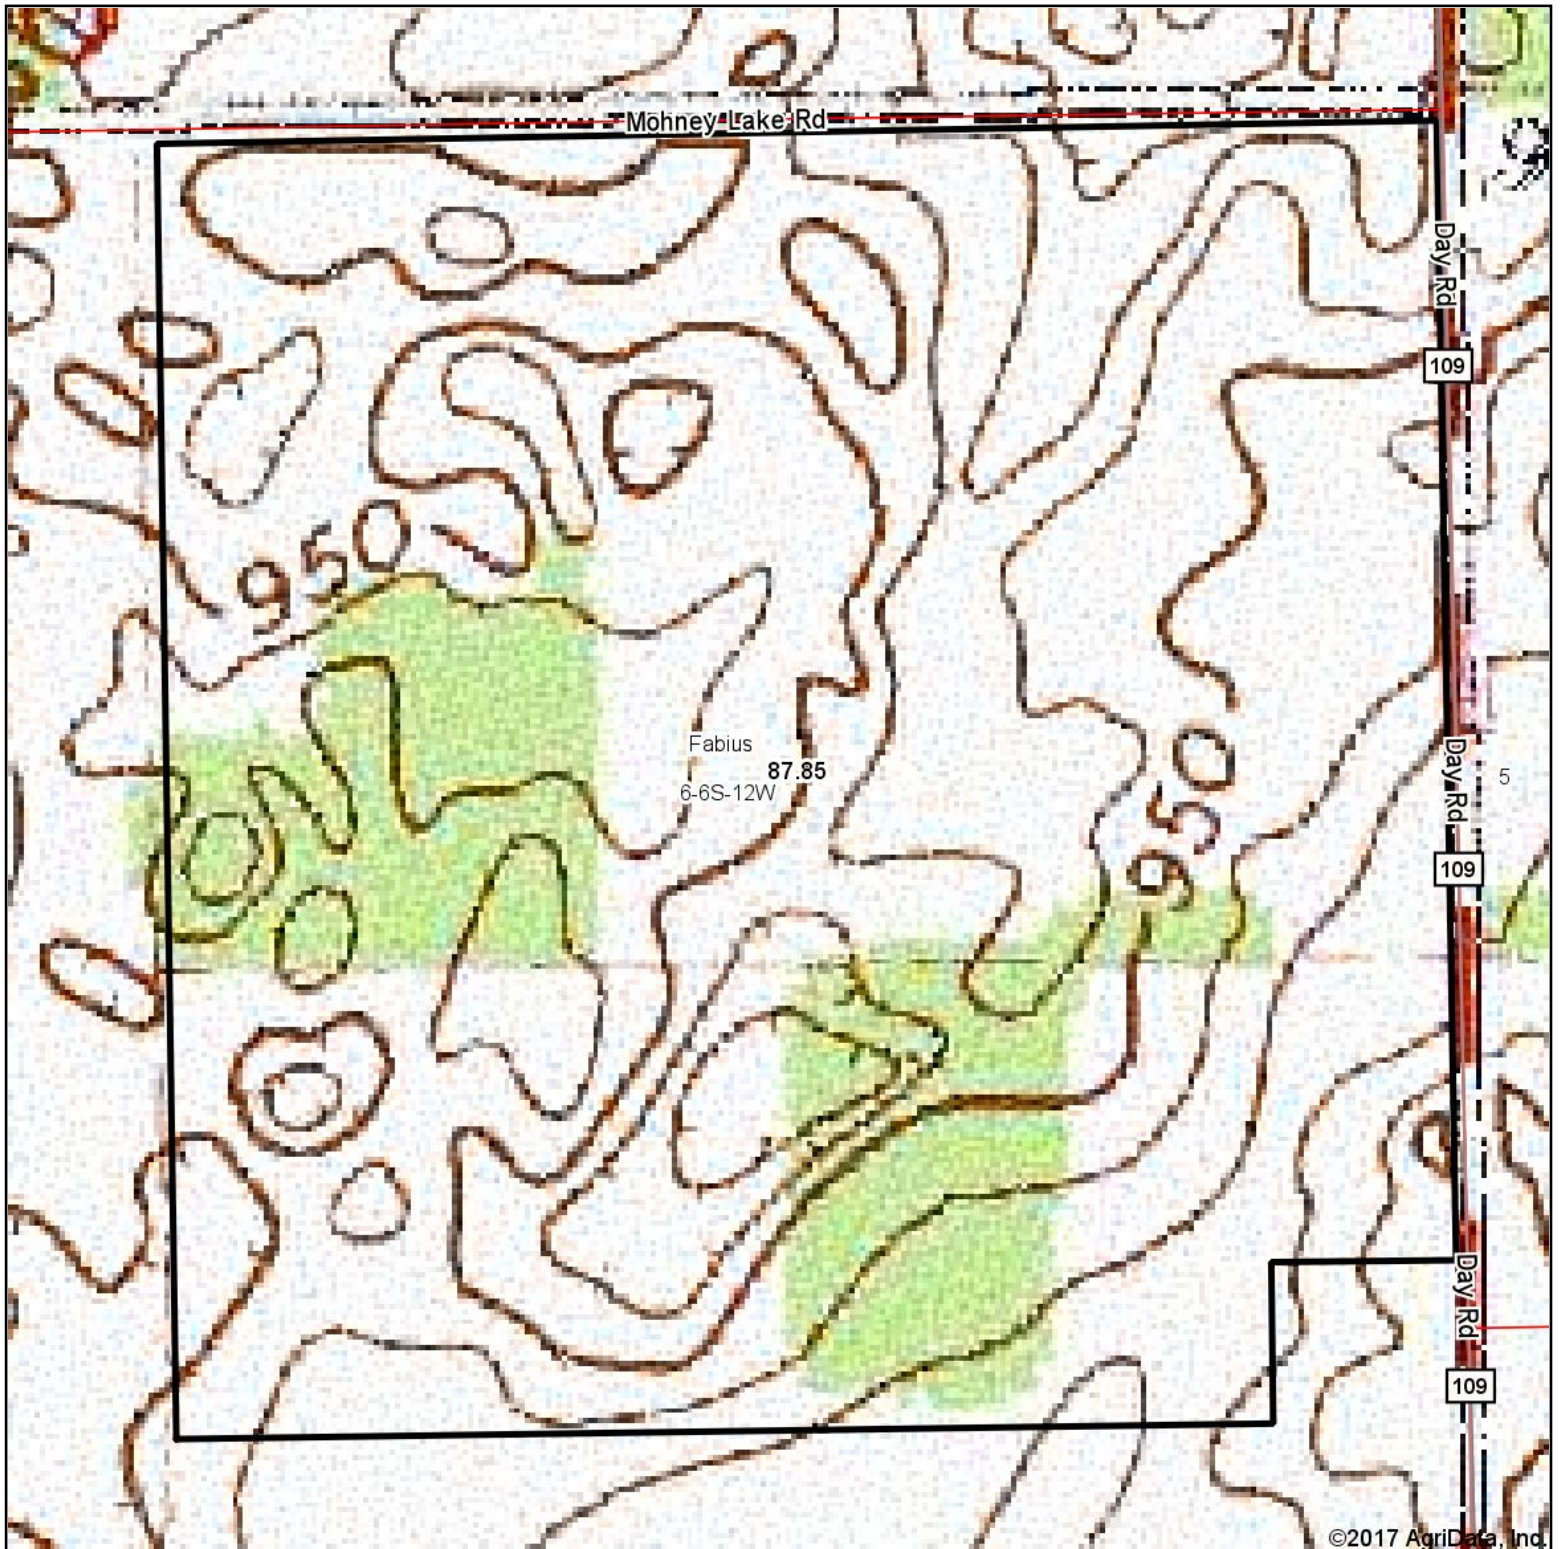

Topography Map

map center: 41° 58' 24.2, -85° 44' 42.89

0ft 338ft 676ft

Maps Provided By:

© AgriData, Inc. 2017

www.AgriDataInc.com

6-6S-12W
St Joseph County
Michigan

4/6/2017