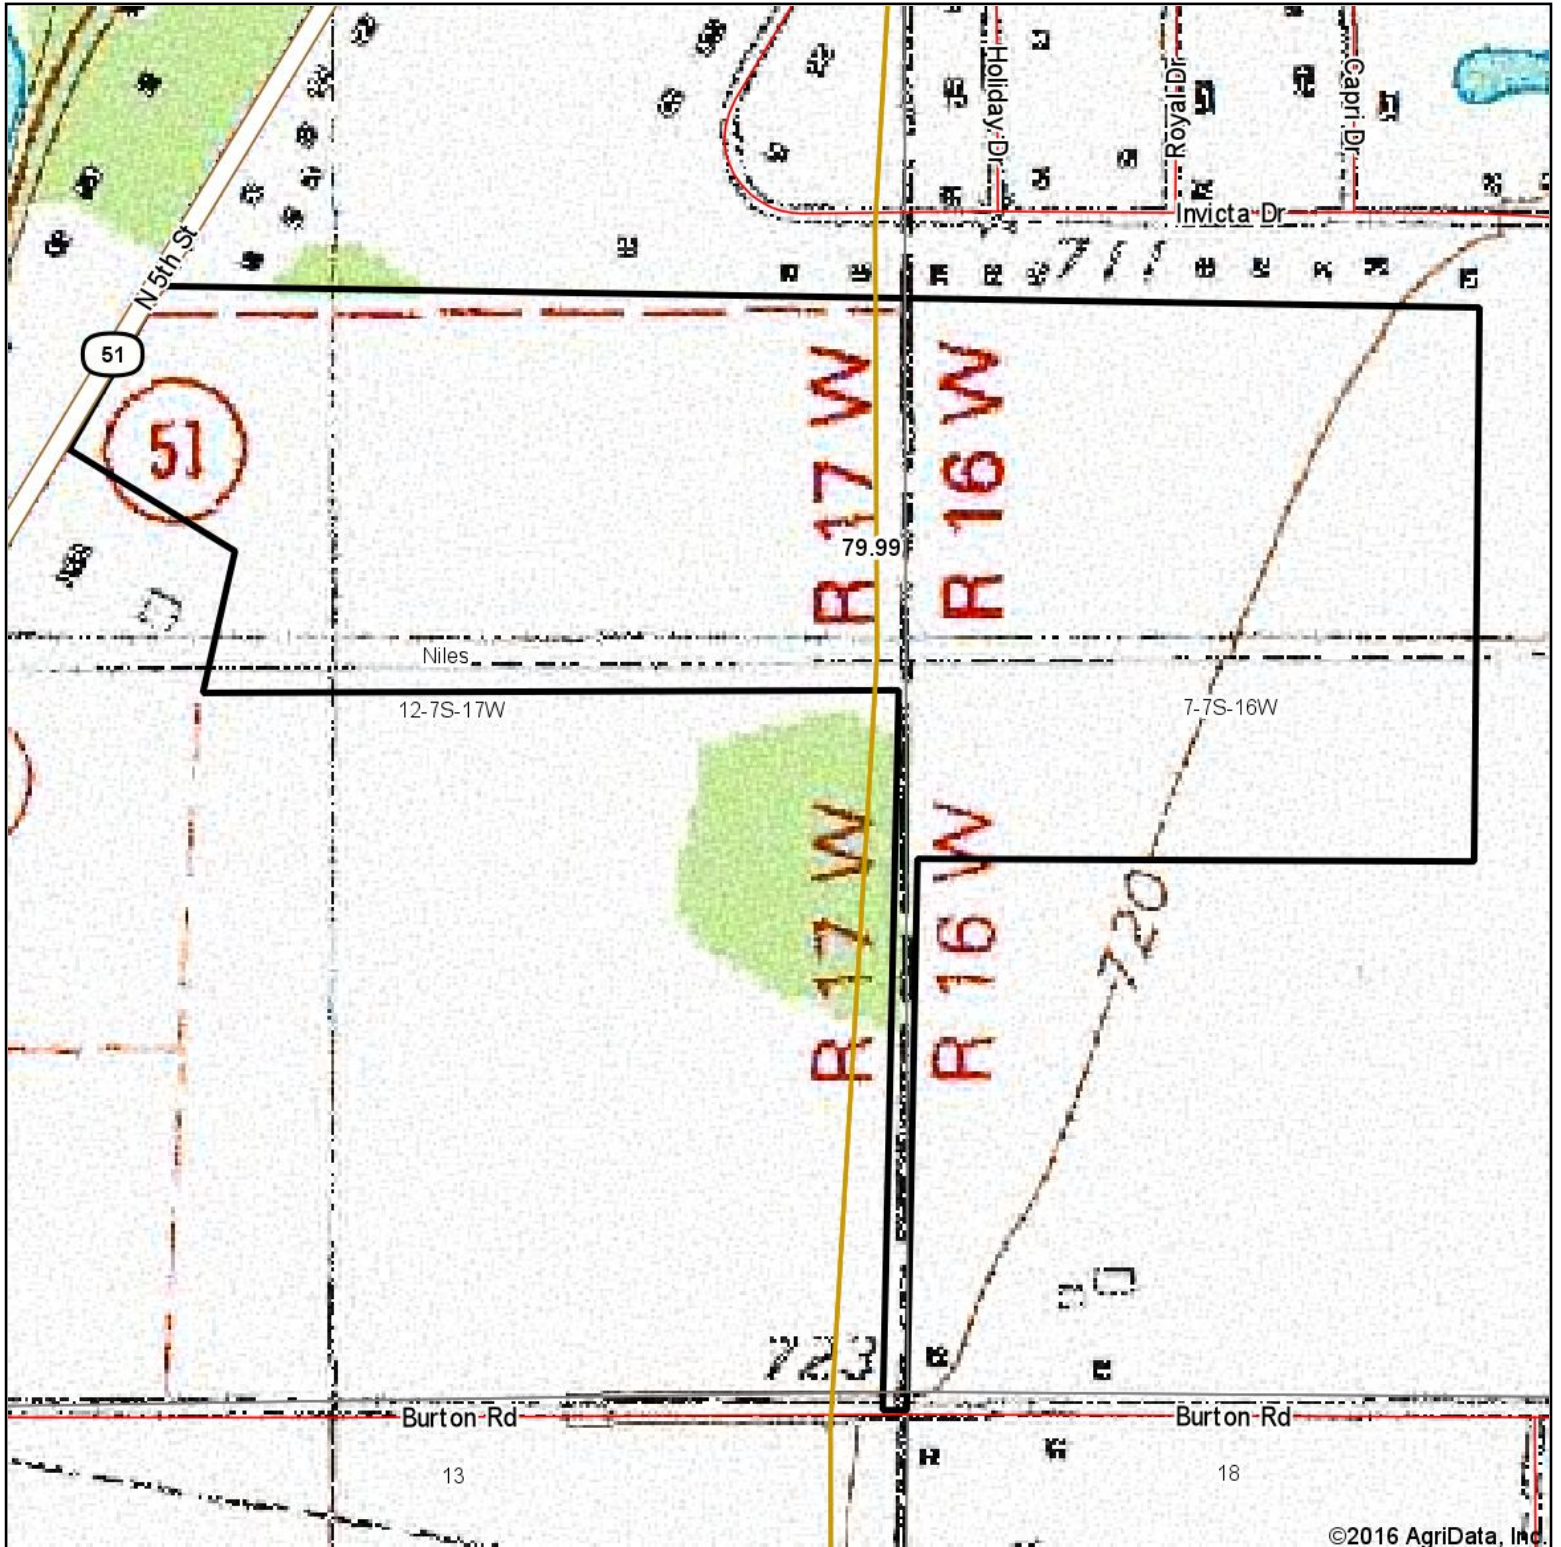

Topography Map

©2016 AgriData, Inc.

map center: 41° 52' 27.56, 86° 13' 29.84

12-7S-17W
Berrien County
Michigan

1/25/2016

Maps Provided By:

CUSTOMIZED ONLINE MAPPING
© AgriData, Inc. 2016 www.AgriDataInc.com