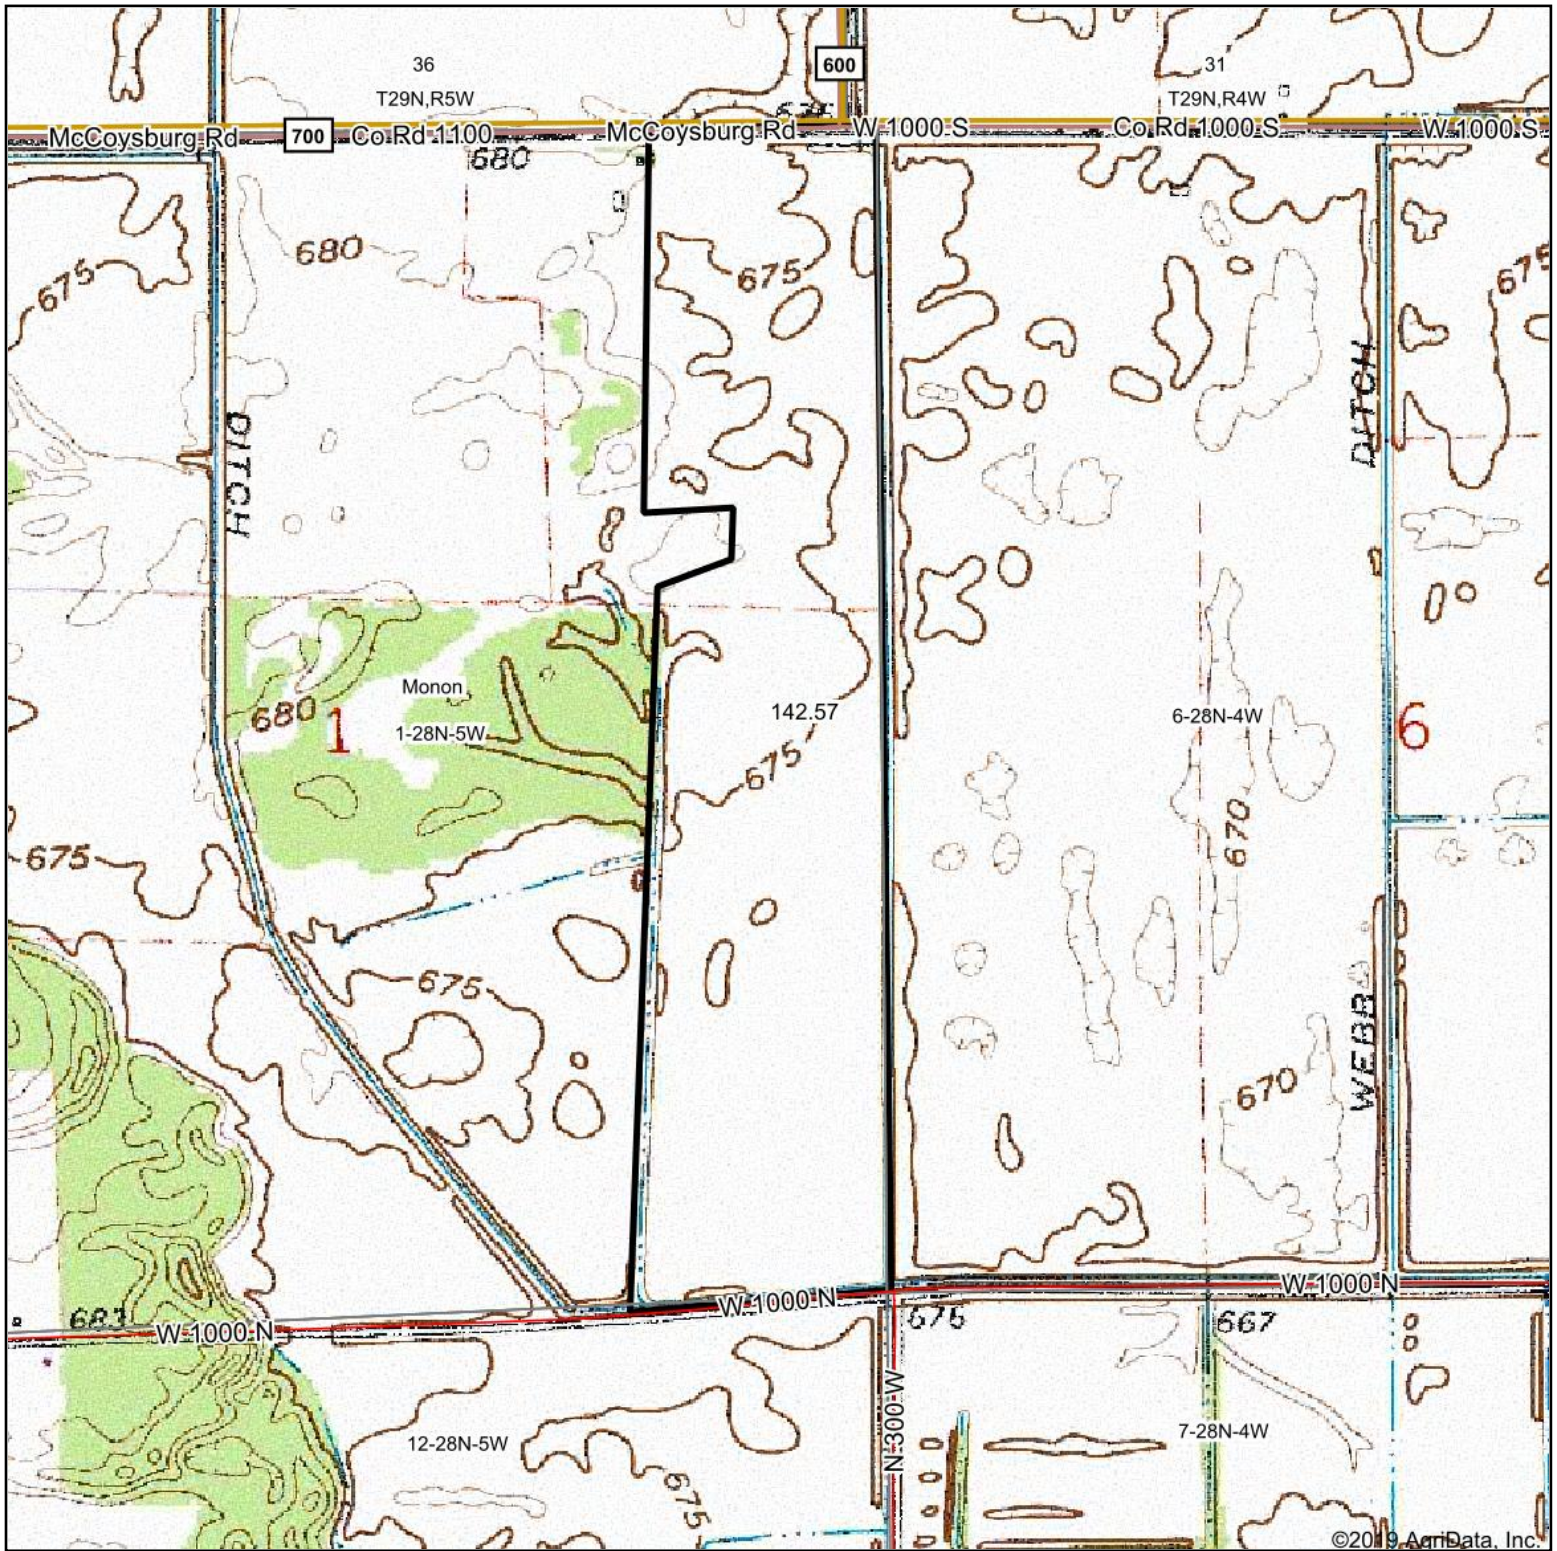

Topography Map

©2019 AgriData, Inc.

map center: 40° 54' 14.11, -86° 55' 54.59

1-28N-5W
White County
Indiana

1/2/2020