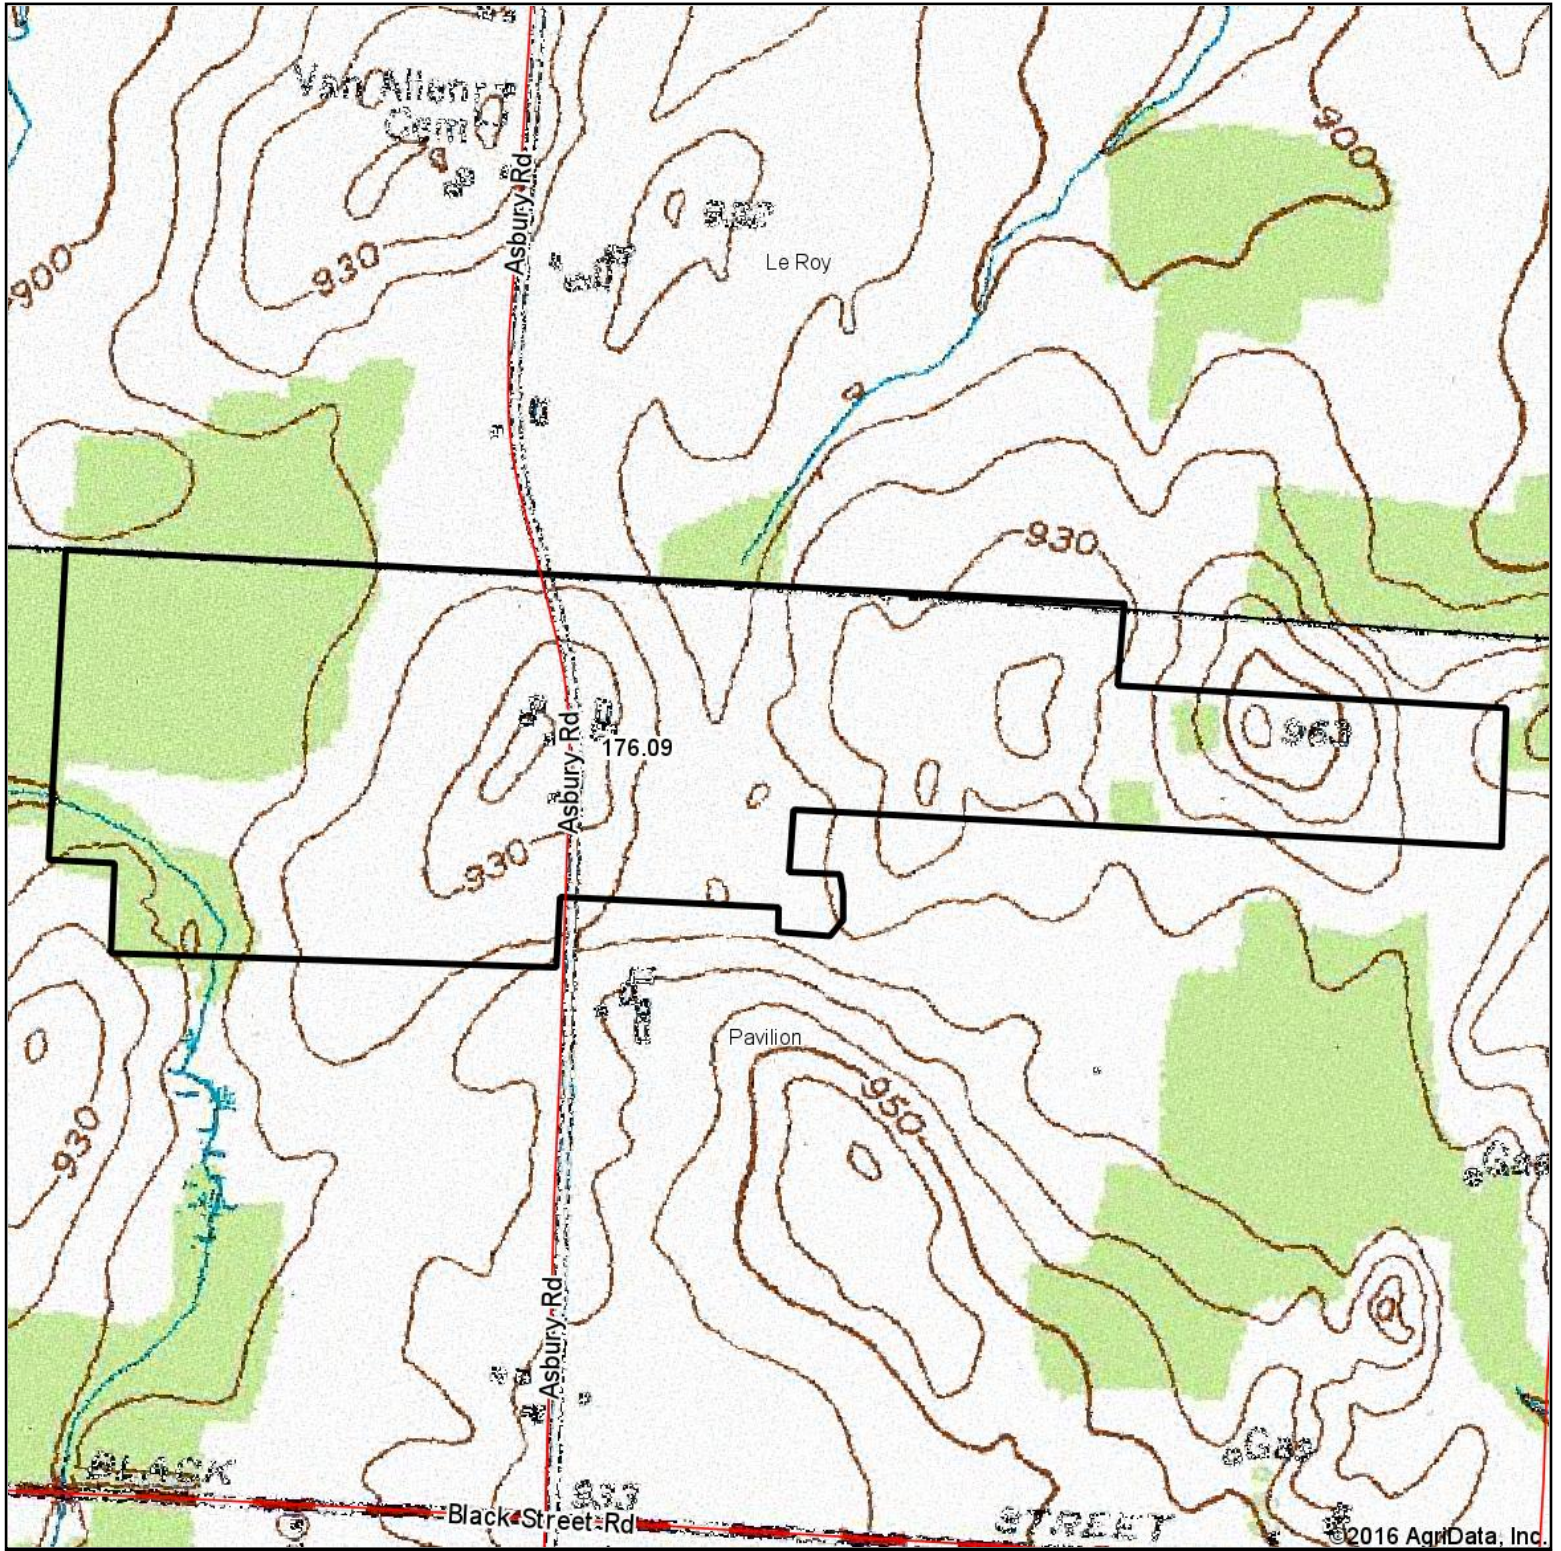

# Topography Map

map center: 42° 56' 38.32, -77° 57' 44.22

Maps Provided By:

© AgriData, Inc. 2016

www.AgrIDataInc.com

**Genesee County  
New York**

11/9/2016