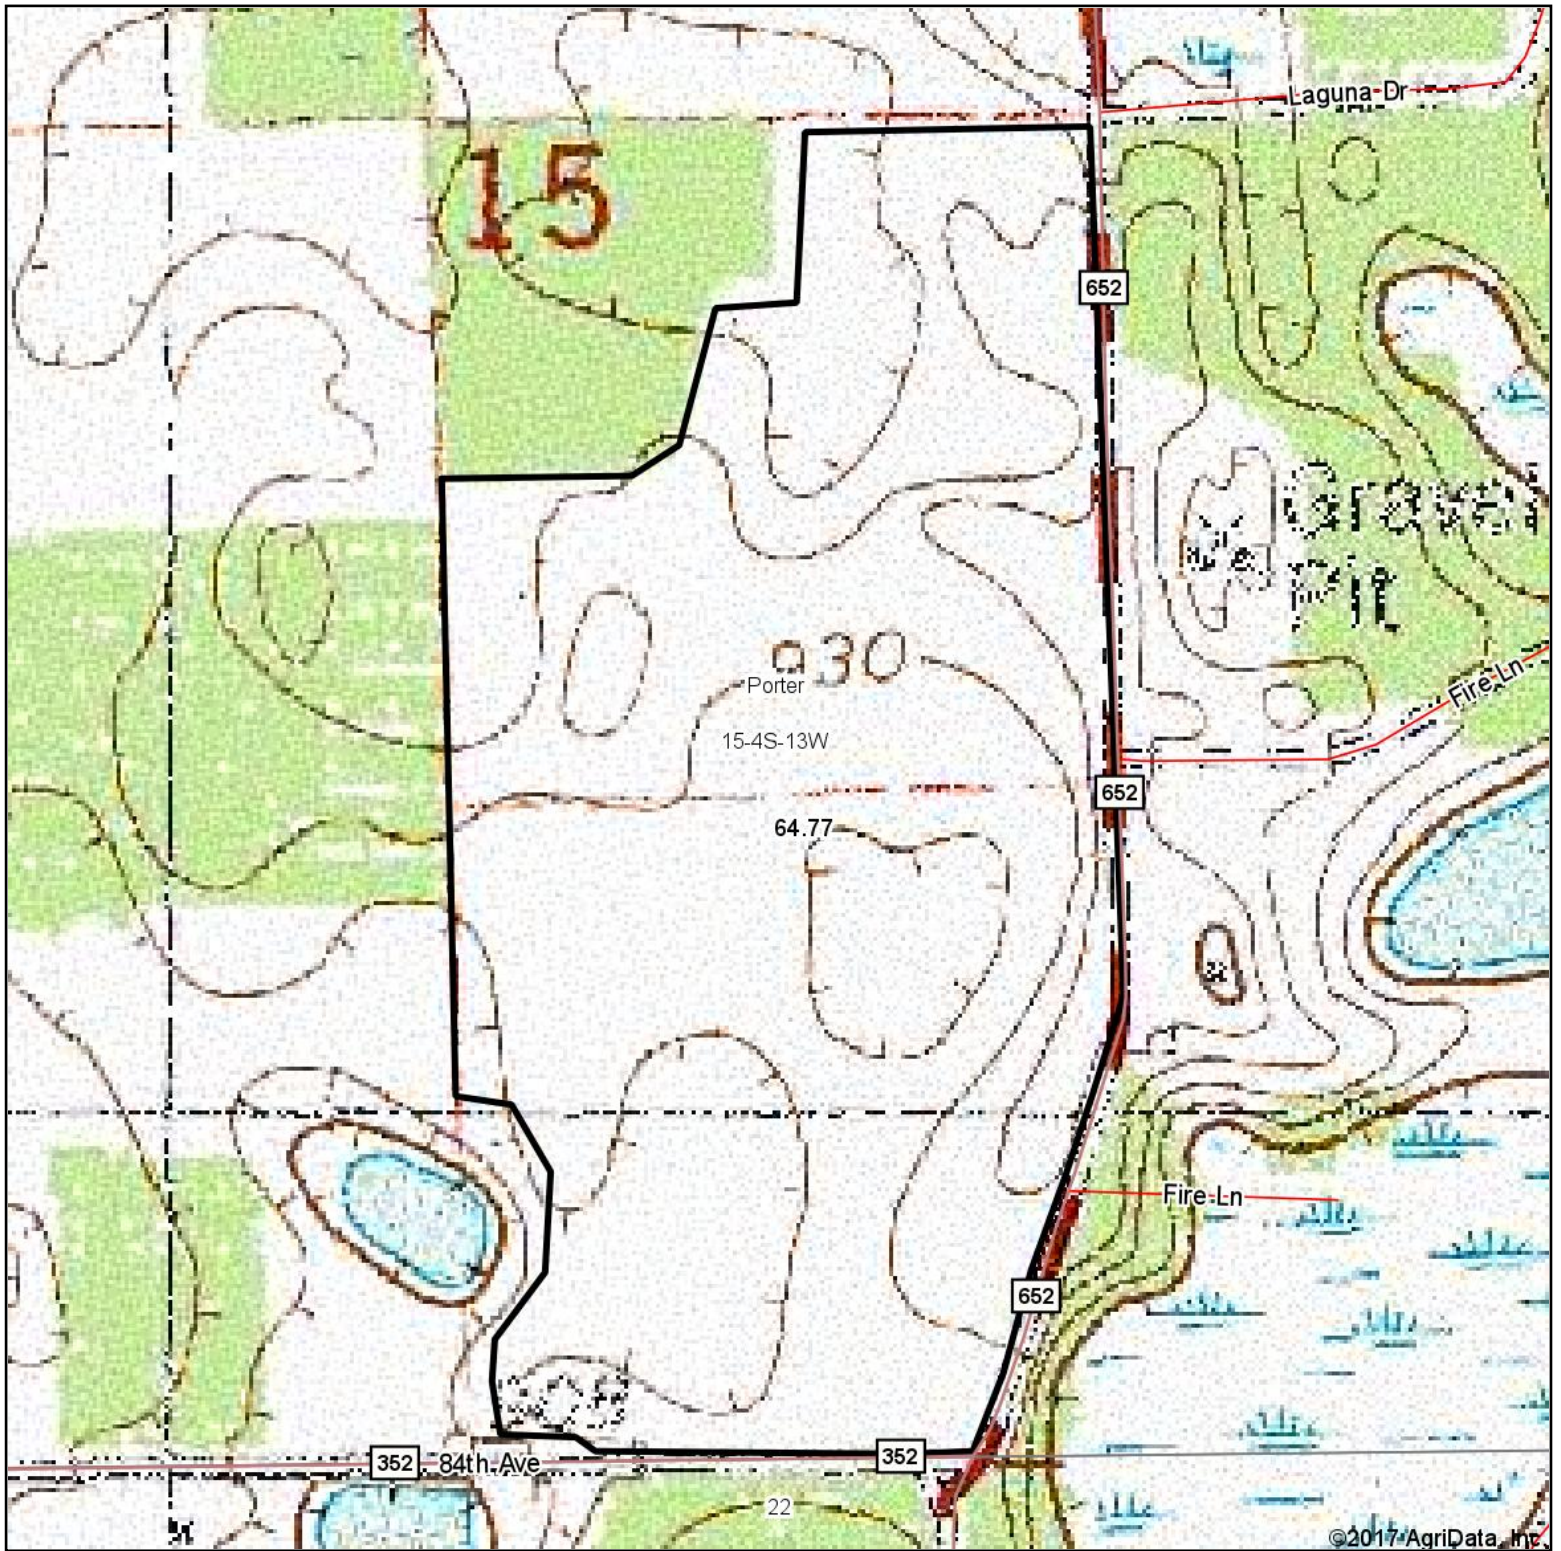

Topography Map

map center: 42° 7' 0.17, -85° 48' 36.48

0ft 440ft 879ft

Maps Provided By:

© AgriData, Inc. 2017

www.AgriDataInc.com

15-4S-13W
Van Buren County
Michigan

2/5/2017