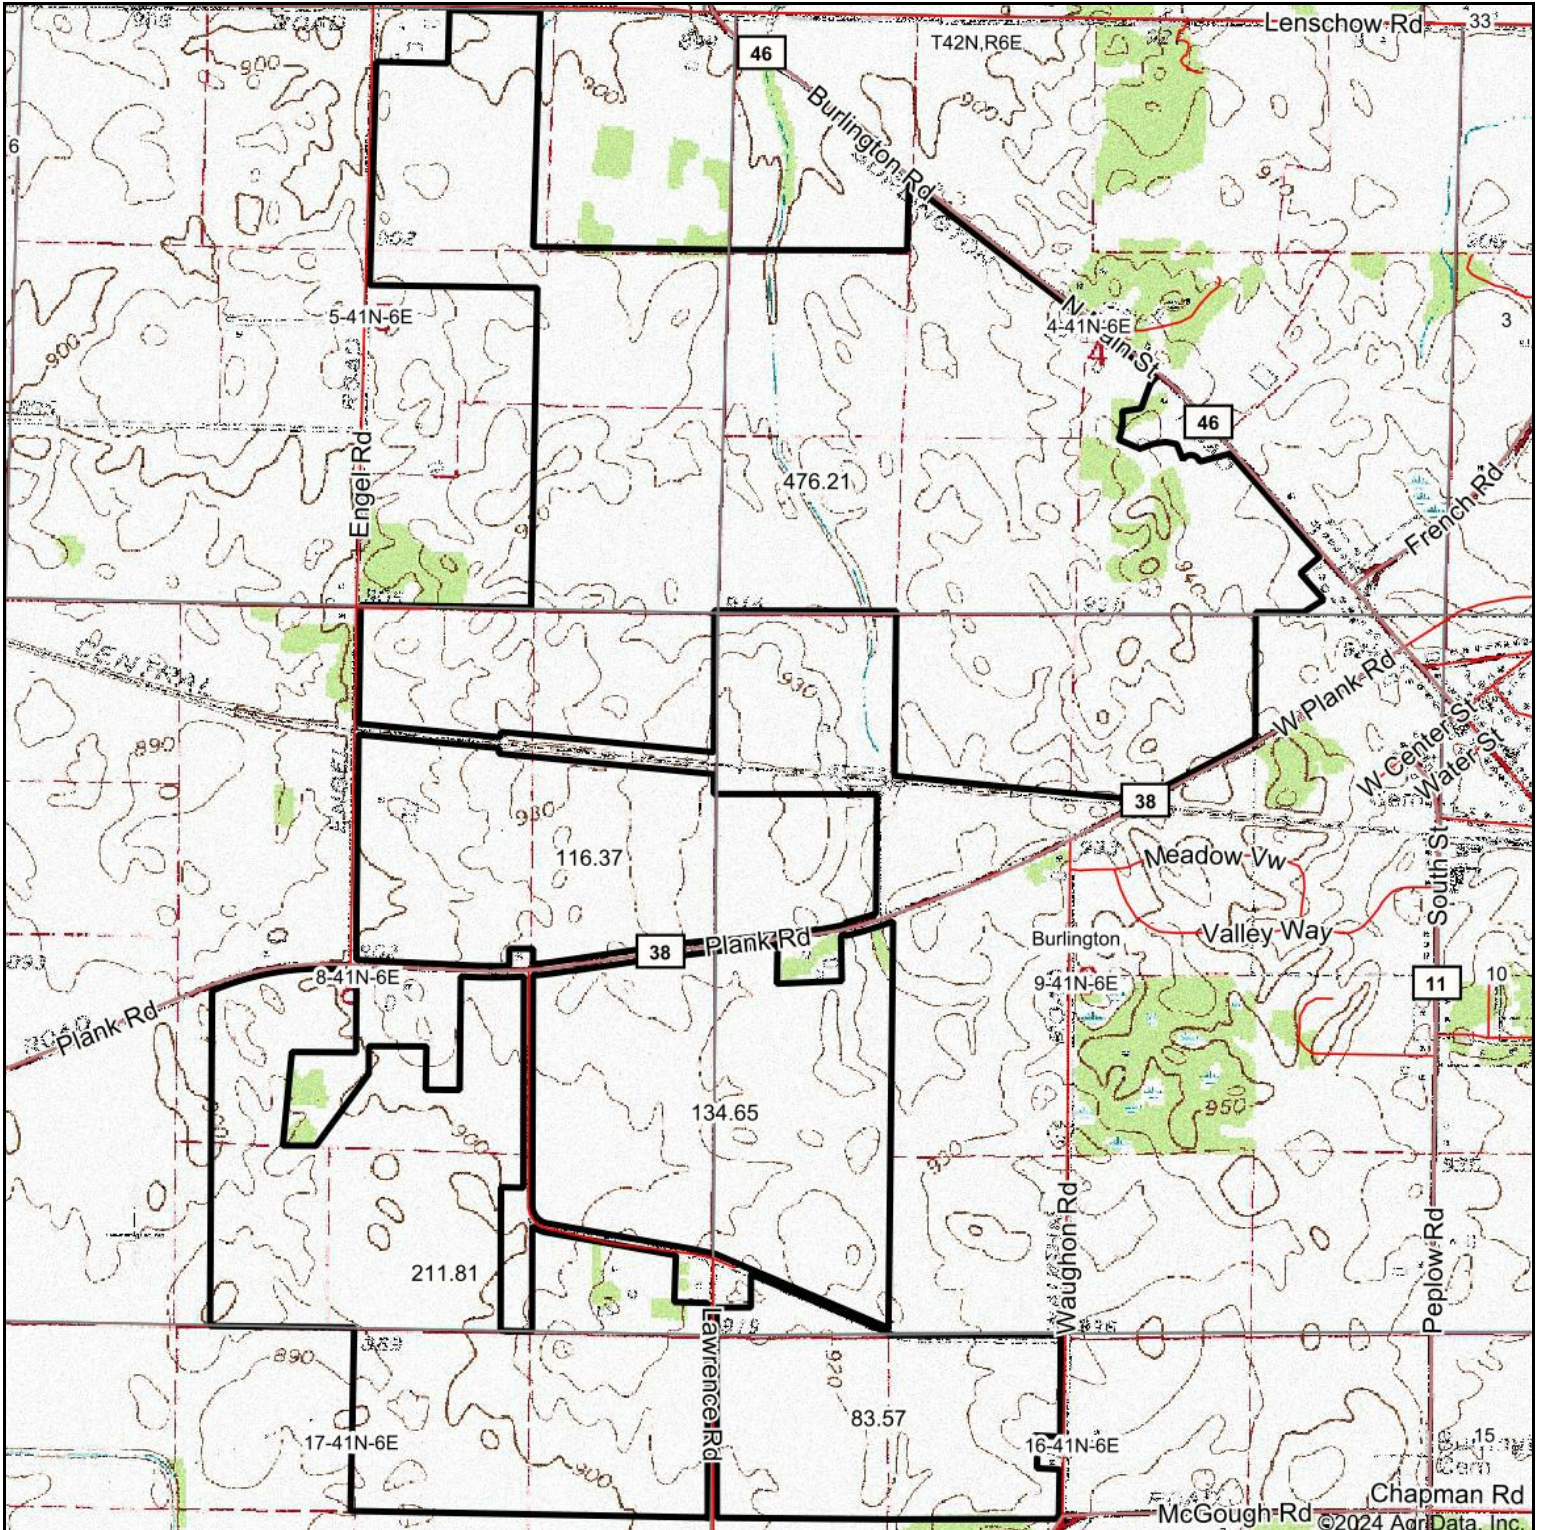

Topography Map

Map Center: 42° 3' 4.76, -88° 33' 59.47

9-41N-6E
Kane County
Illinois

8/29/2024

Maps Provided By:

© AgriData, Inc. 2023 www.AgridataInc.com