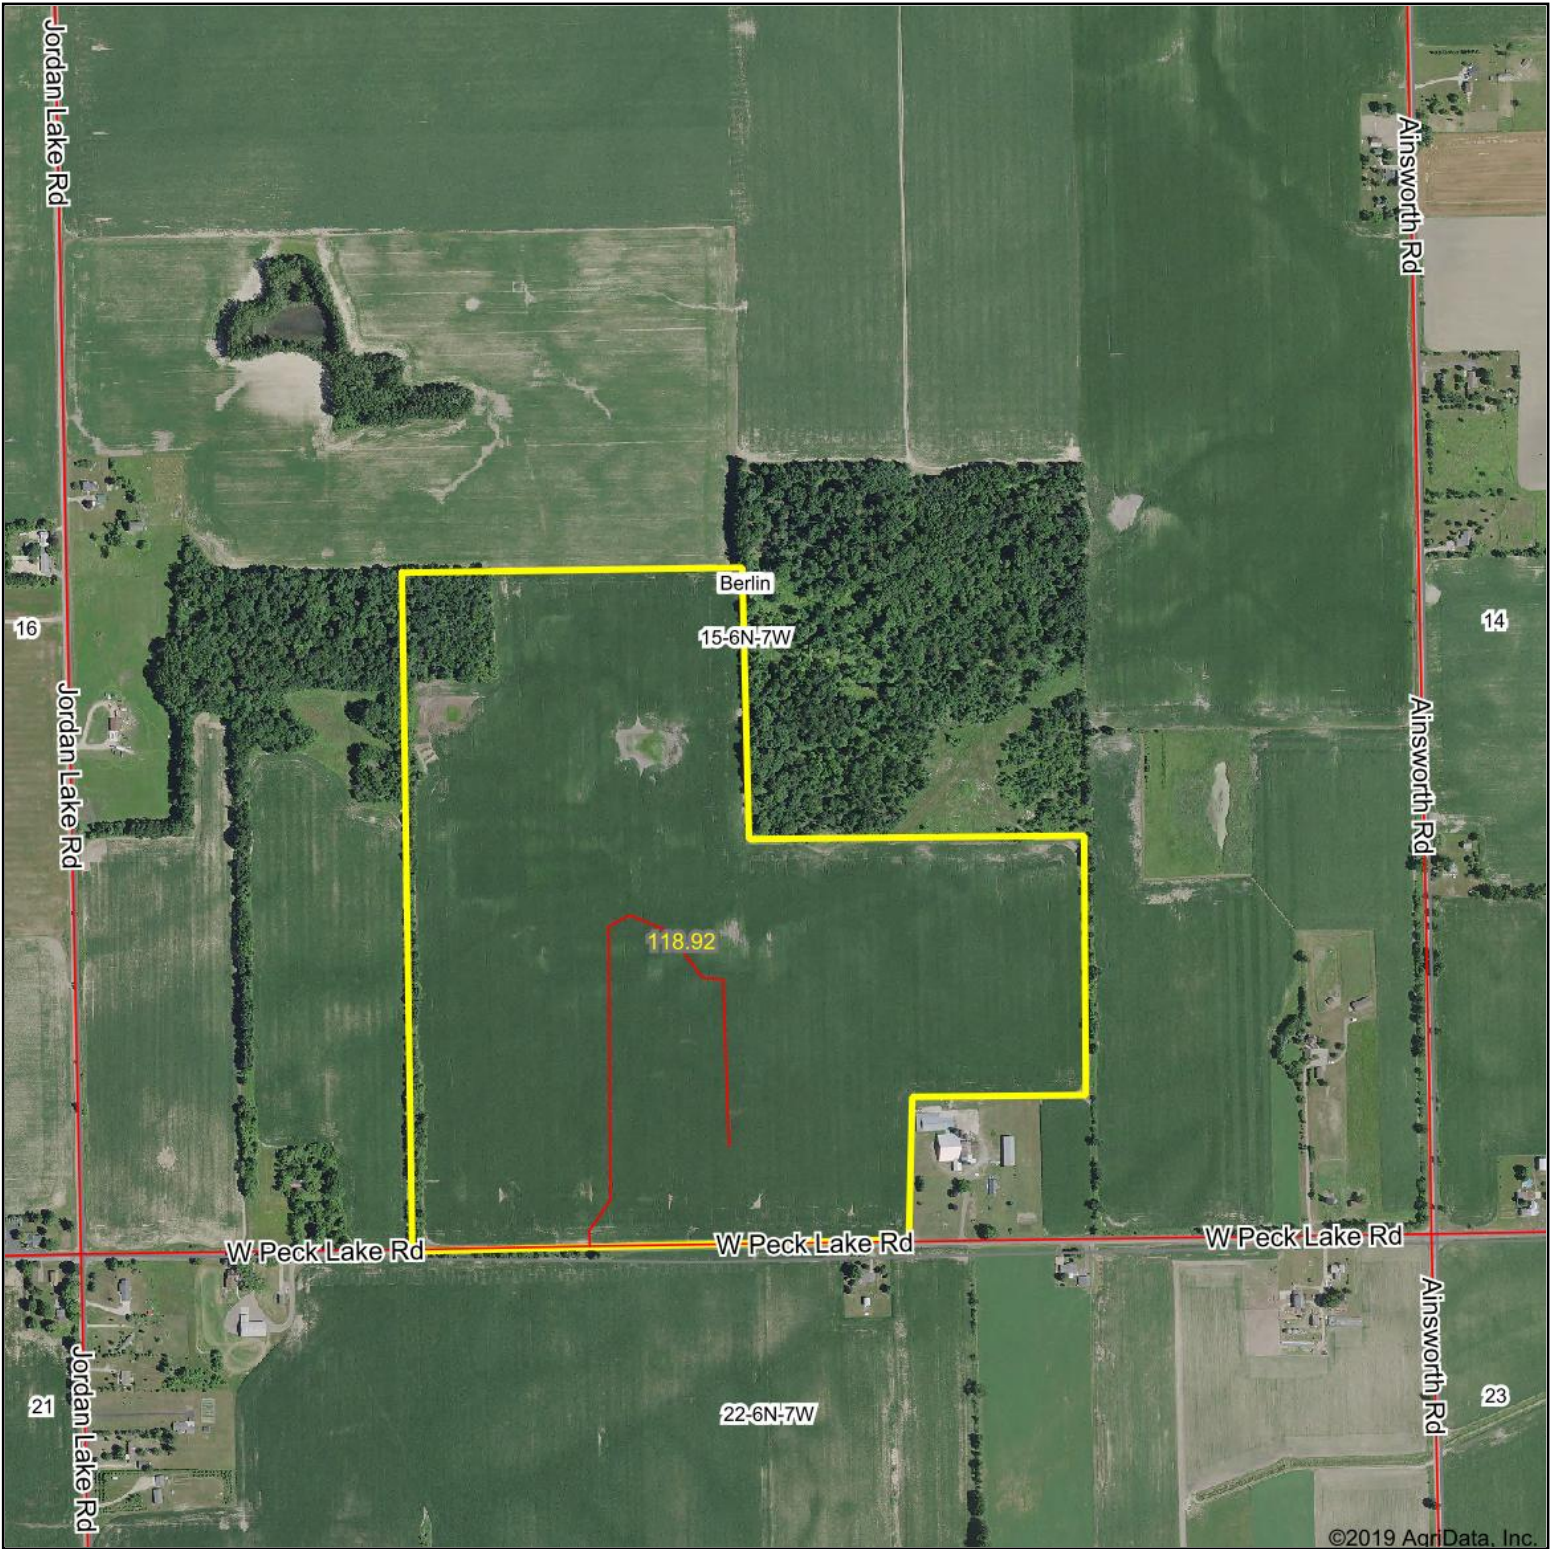

Aerial Map

Map Center: 42° 54' 20.33, -85° 7' 26.03

15-6N-7W
Ionia County
Michigan

12/27/2019