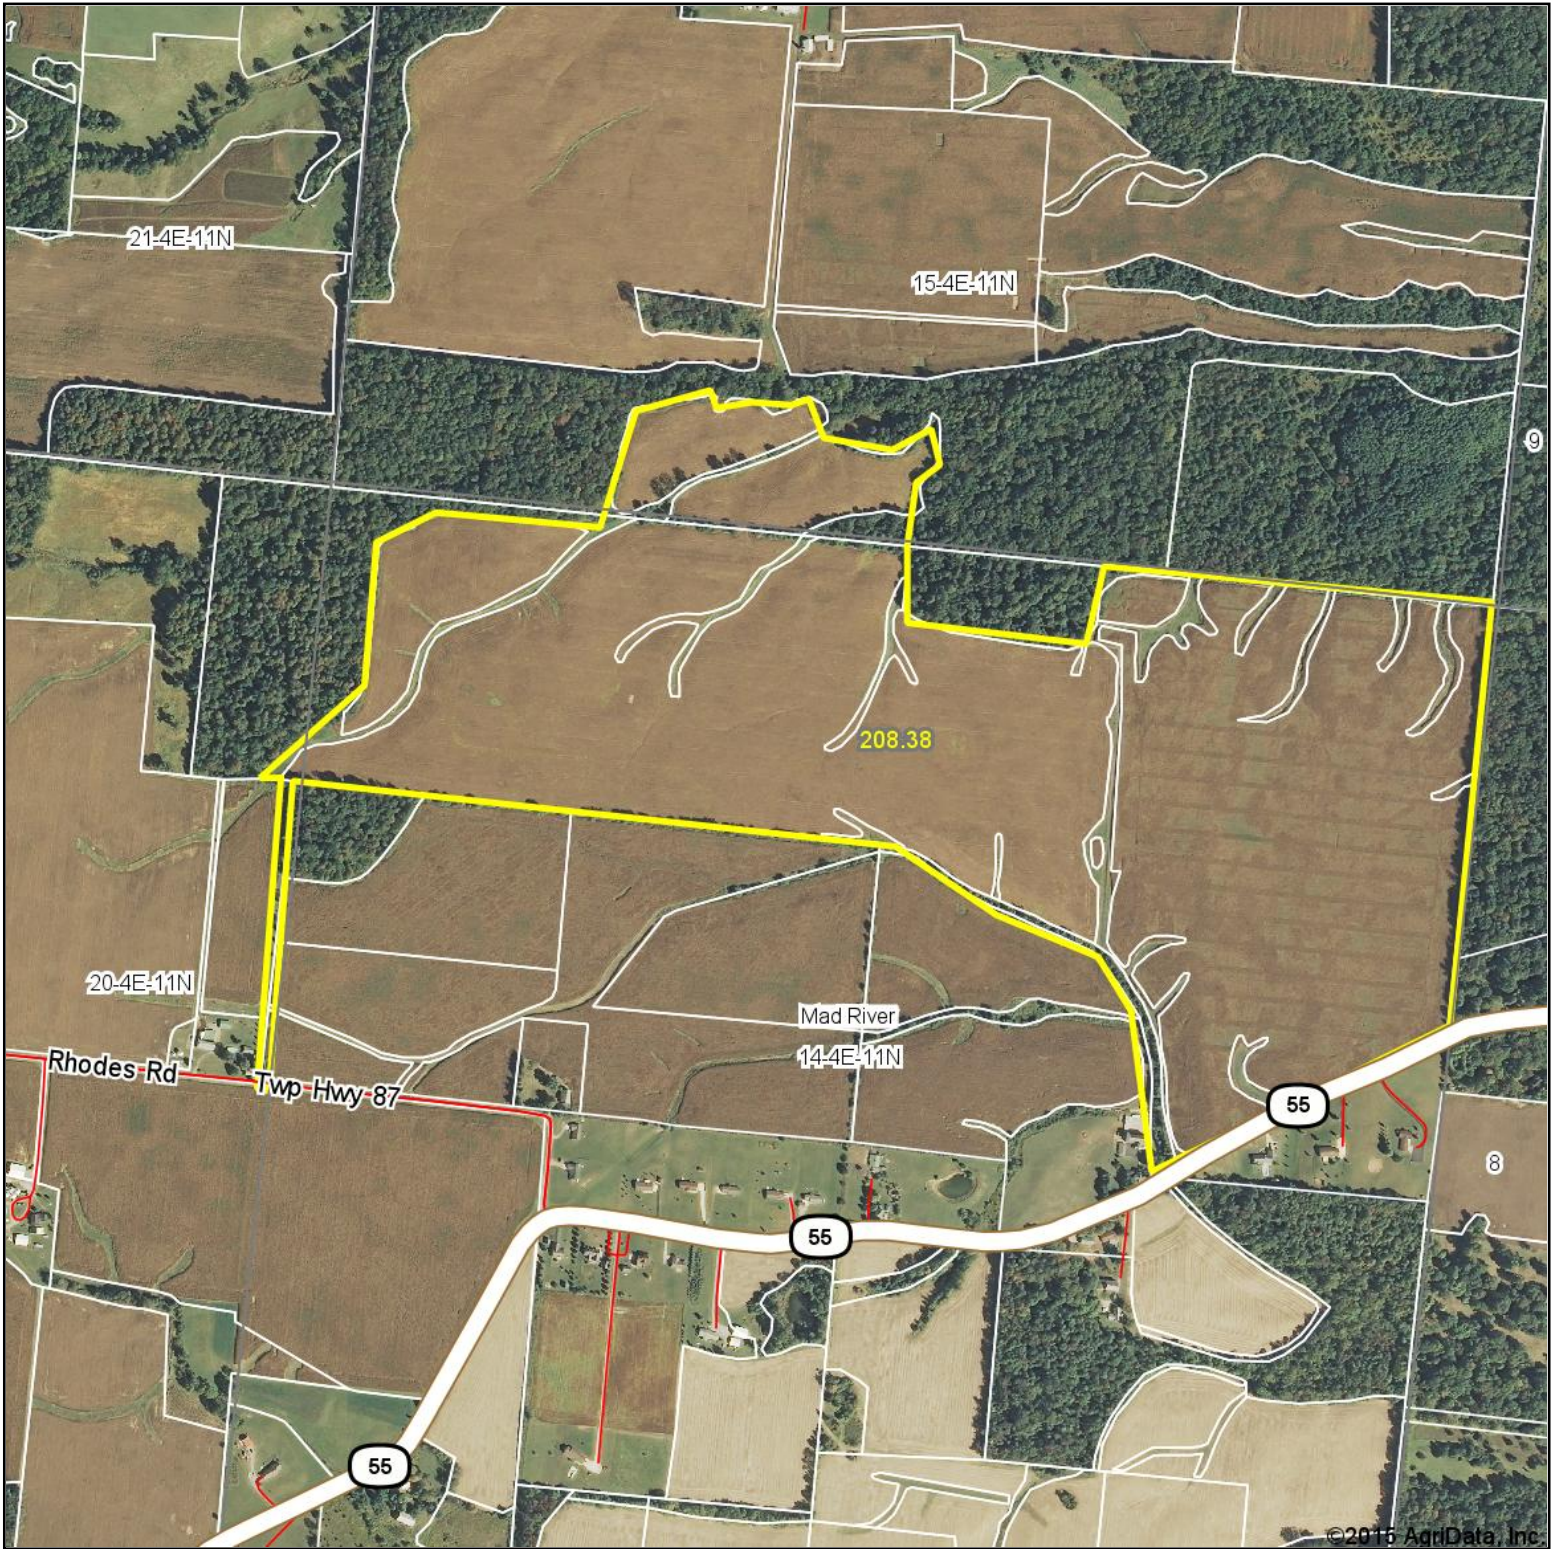

Aerial Map

©2015 AgriData, Inc.

map center: 40° 4' 15.89, 83° 51' 9.36

14-4E-11N
Champaign County
Ohio

12/9/2015

Maps Provided By:

CUSTOMIZED ONLINE MAPPING
© AgriData, Inc. 2015 www.AgriDataInc.com