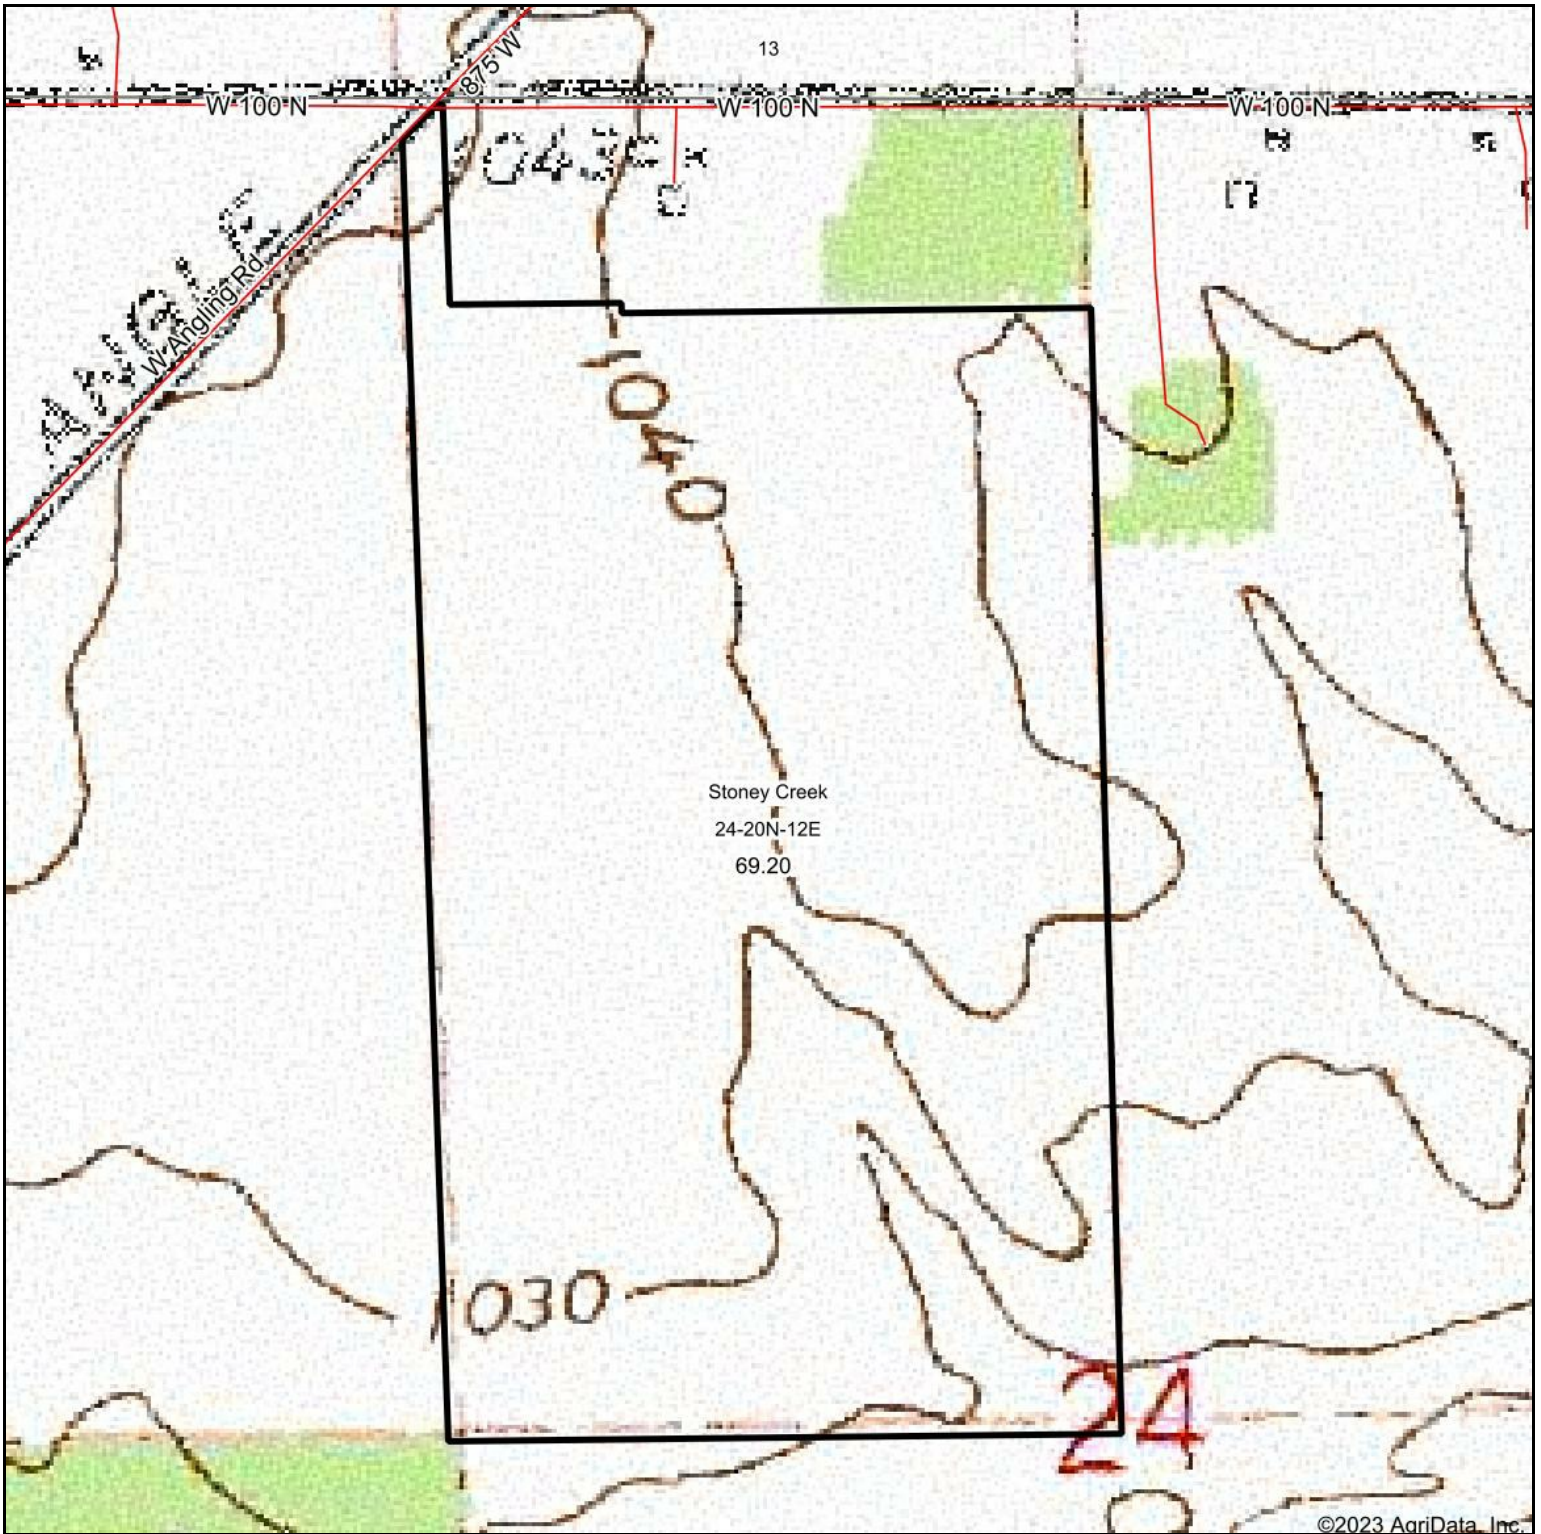

Topography Map

map center: 40° 10' 29.52, -85° 8' 22.57

Maps Provided By:

© AgriData, Inc. 2021 www.AgriDataInc.com

24-20N-12E
Randolph County
Indiana

1/20/2023