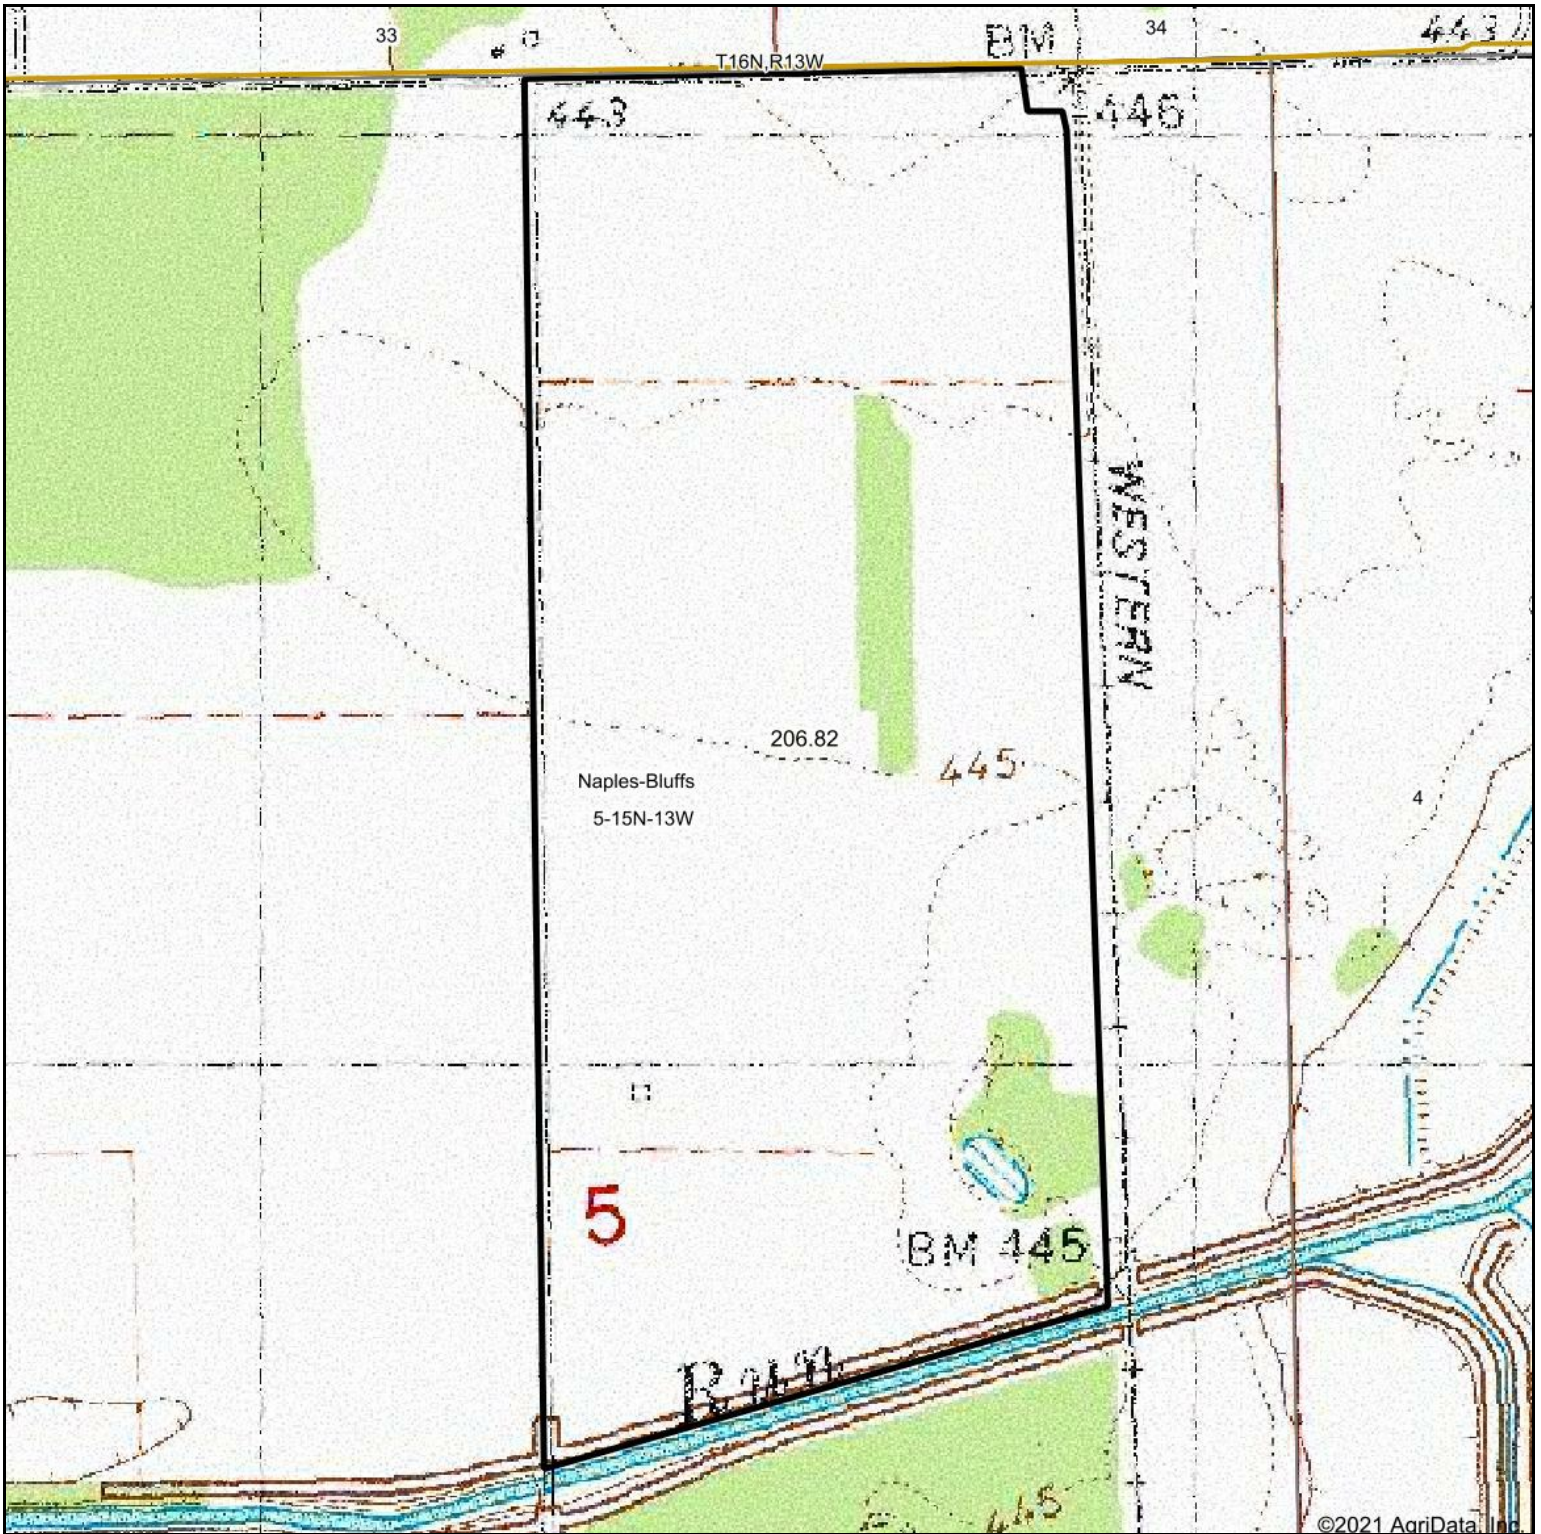

Topography Map

©2021 AgriData, Inc.

map center: 39° 46' 59.38, -90° 33' 53.4

Maps Provided By:

© AgriData, Inc. 2021 www.AgriDataInc.com

5-15N-13W
Scott County
Illinois

7/20/2021