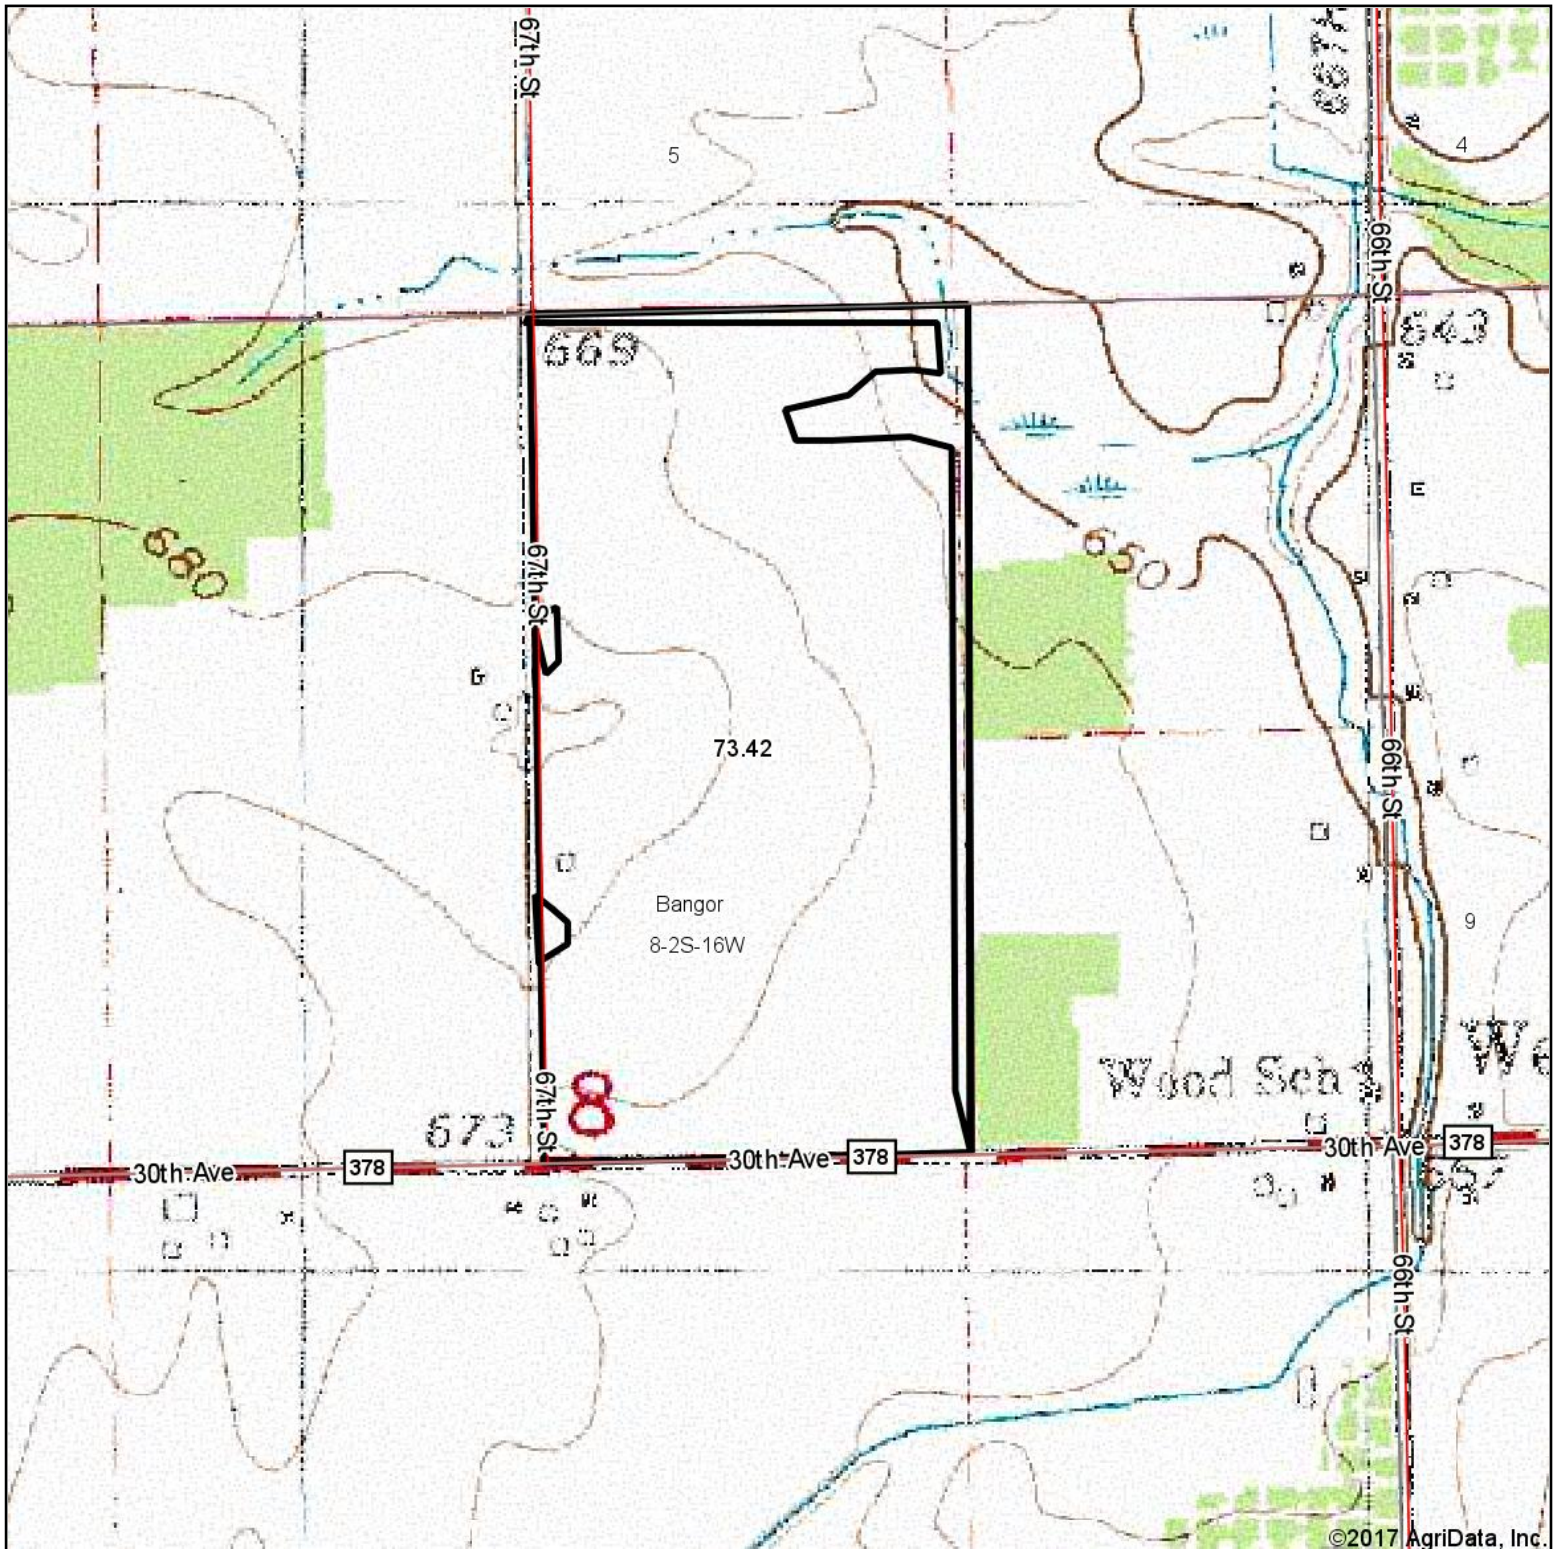

Topography Map

©2017 AgriData, Inc.

map center: 42° 18' 41.57, -86° 11' 37.66

0ft 679ft 1358ft

Maps Provided By:

© AgriData, Inc. 2017

www.AgriDataInc.com

8-2S-16W
Van Buren County
Michigan

5/29/2017