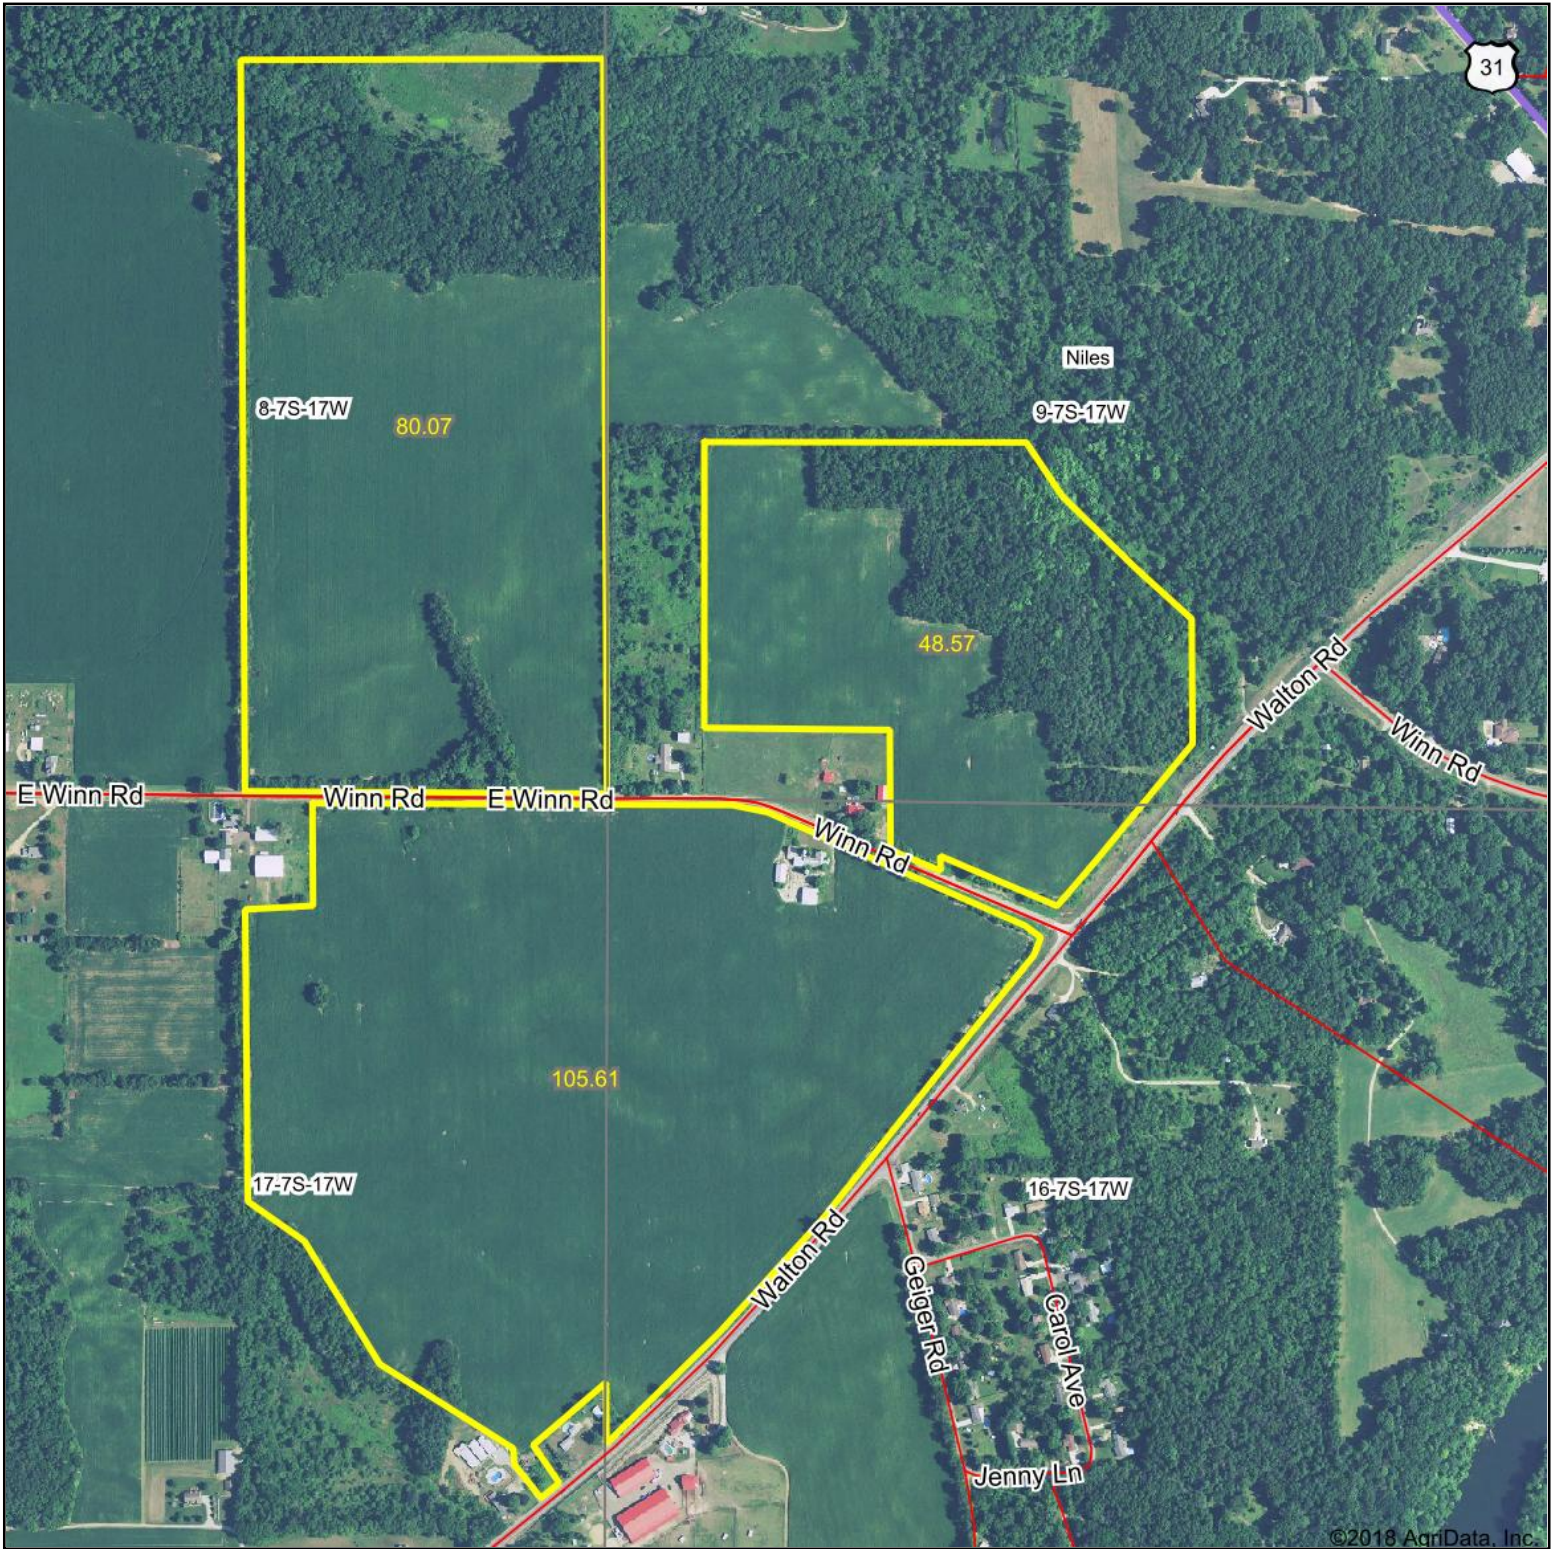

Aerial Map

map center: 41° 52' 16.79, -86° 17' 57.87

Maps Provided By:

9-7S-17W
Berrien County
Michigan

2/28/2018