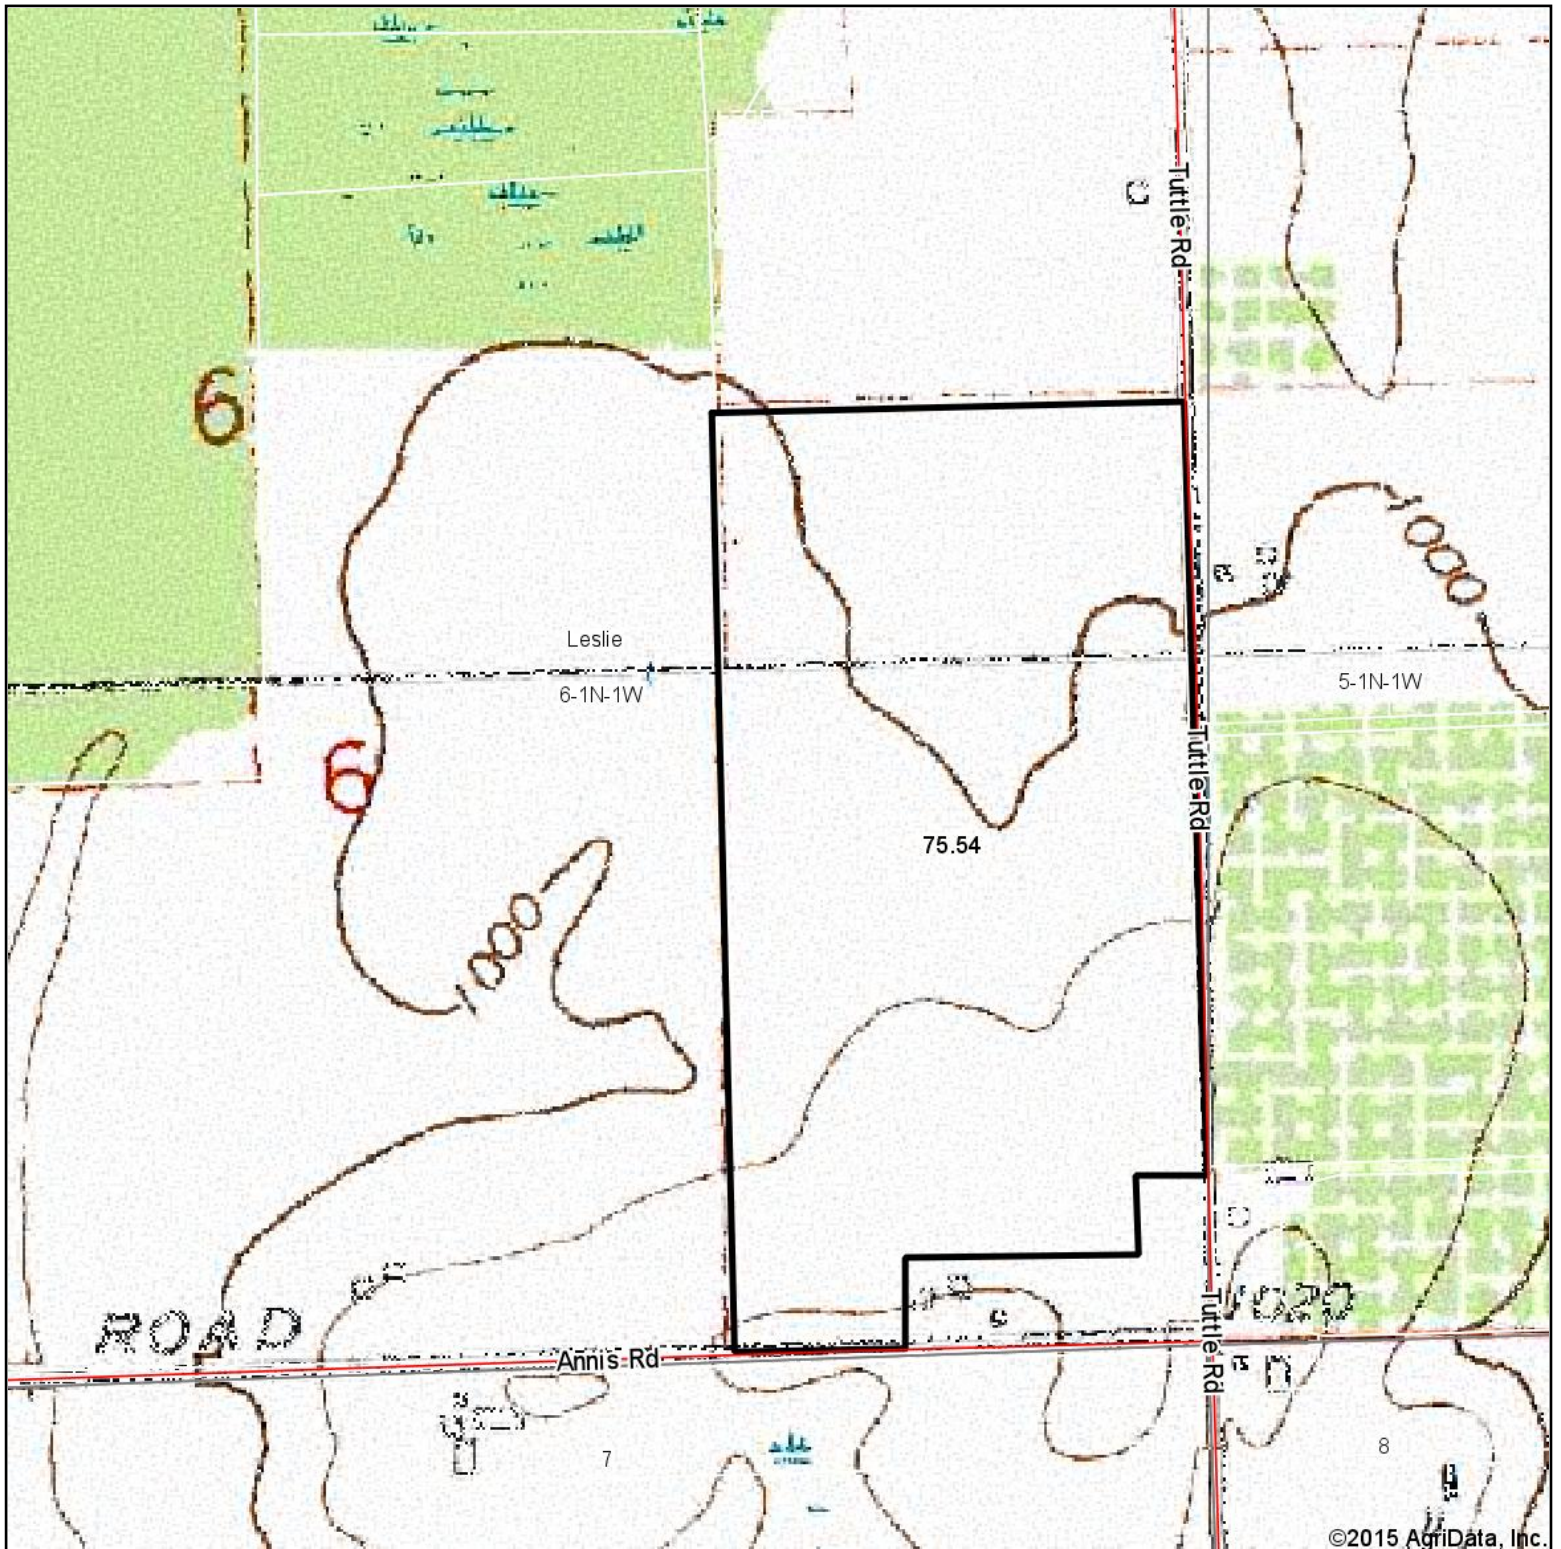

Topography Map

map center: 42° 29' 57.21, 84° 28' 2.5
scale: 7158

6-1N-1W
Ingham County
Michigan

10/2/2015

Maps Provided By:

CUSTOMIZED ONLINE MAPPING
© AgriData, Inc. 2015 www.AgriDataInc.com