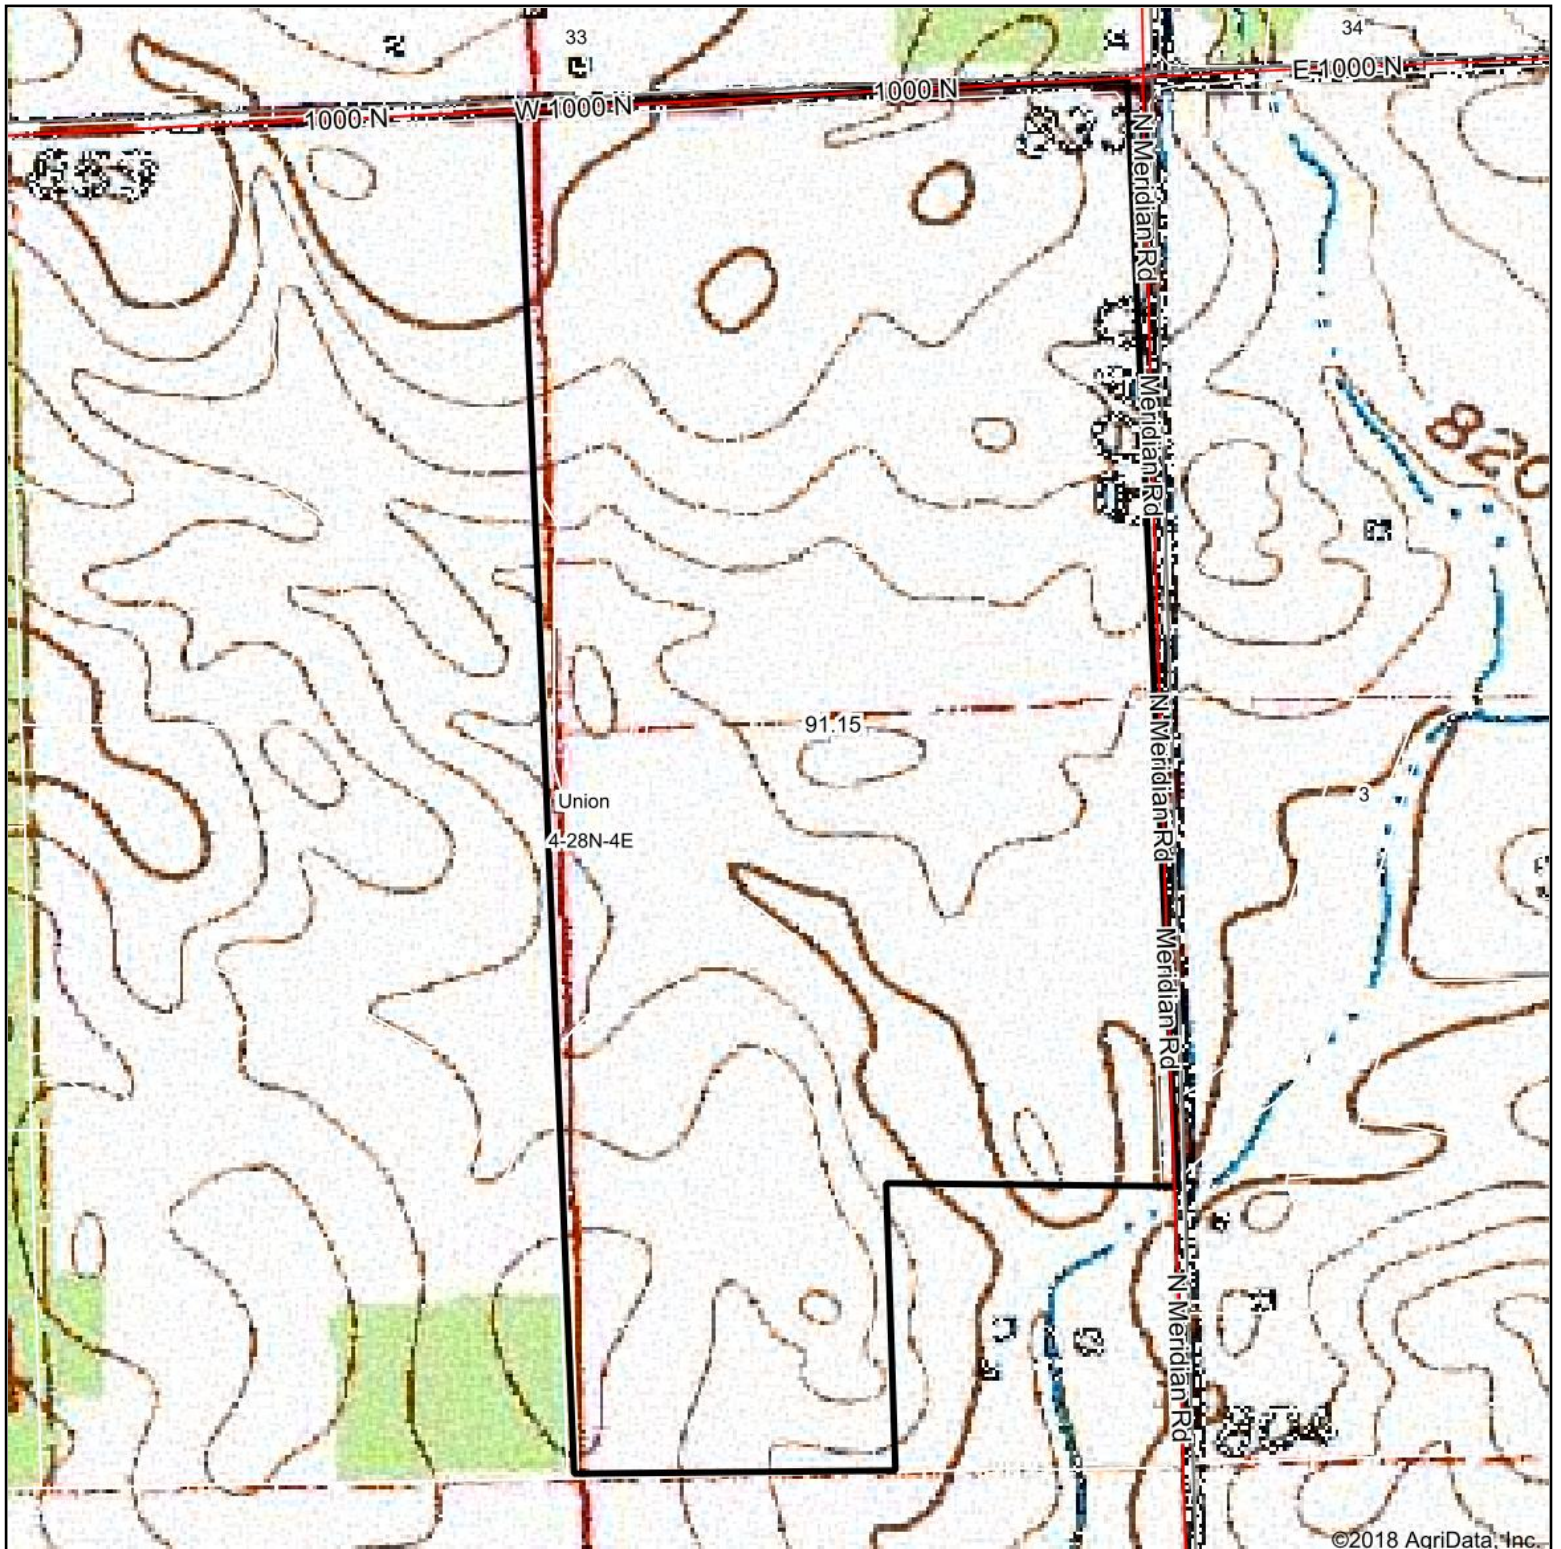

Topography Map

©2018 AgriData, Inc.

map center: 40° 54' 24.2, -86° 4' 43.67

0ft 505ft 1010ft

Maps Provided By:

© AgriData, Inc. 2018

www.AgriDataInc.com

4-28N-4E
Miami County
Indiana