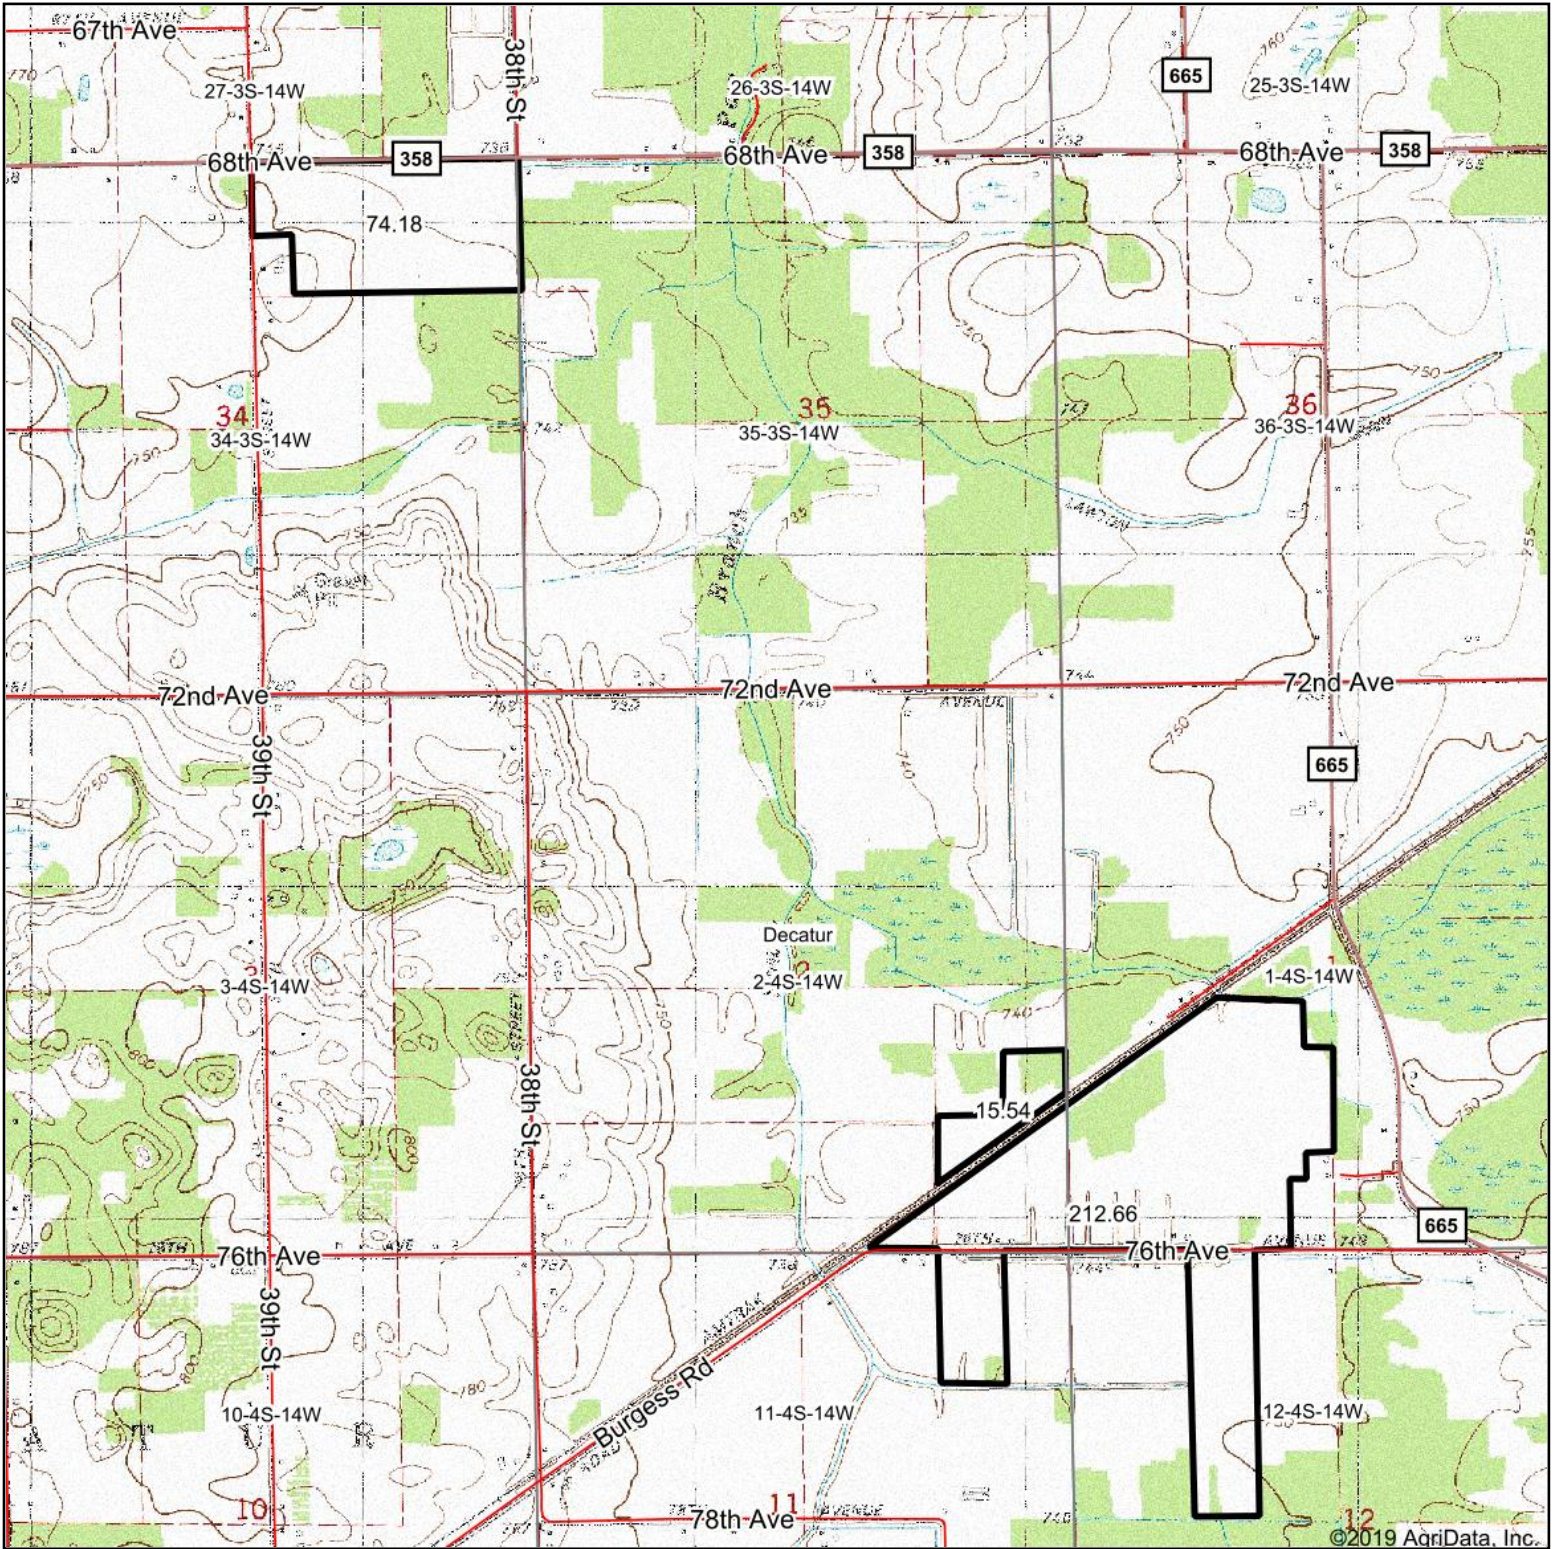

Topography Map

map center: 42° 9' 17.46, -85° 54' 27.75

Maps Provided By:

© AgriData, Inc. 2019 www.AgridataInc.com

2-4S-14W
Van Buren County
Michigan

1/13/2020