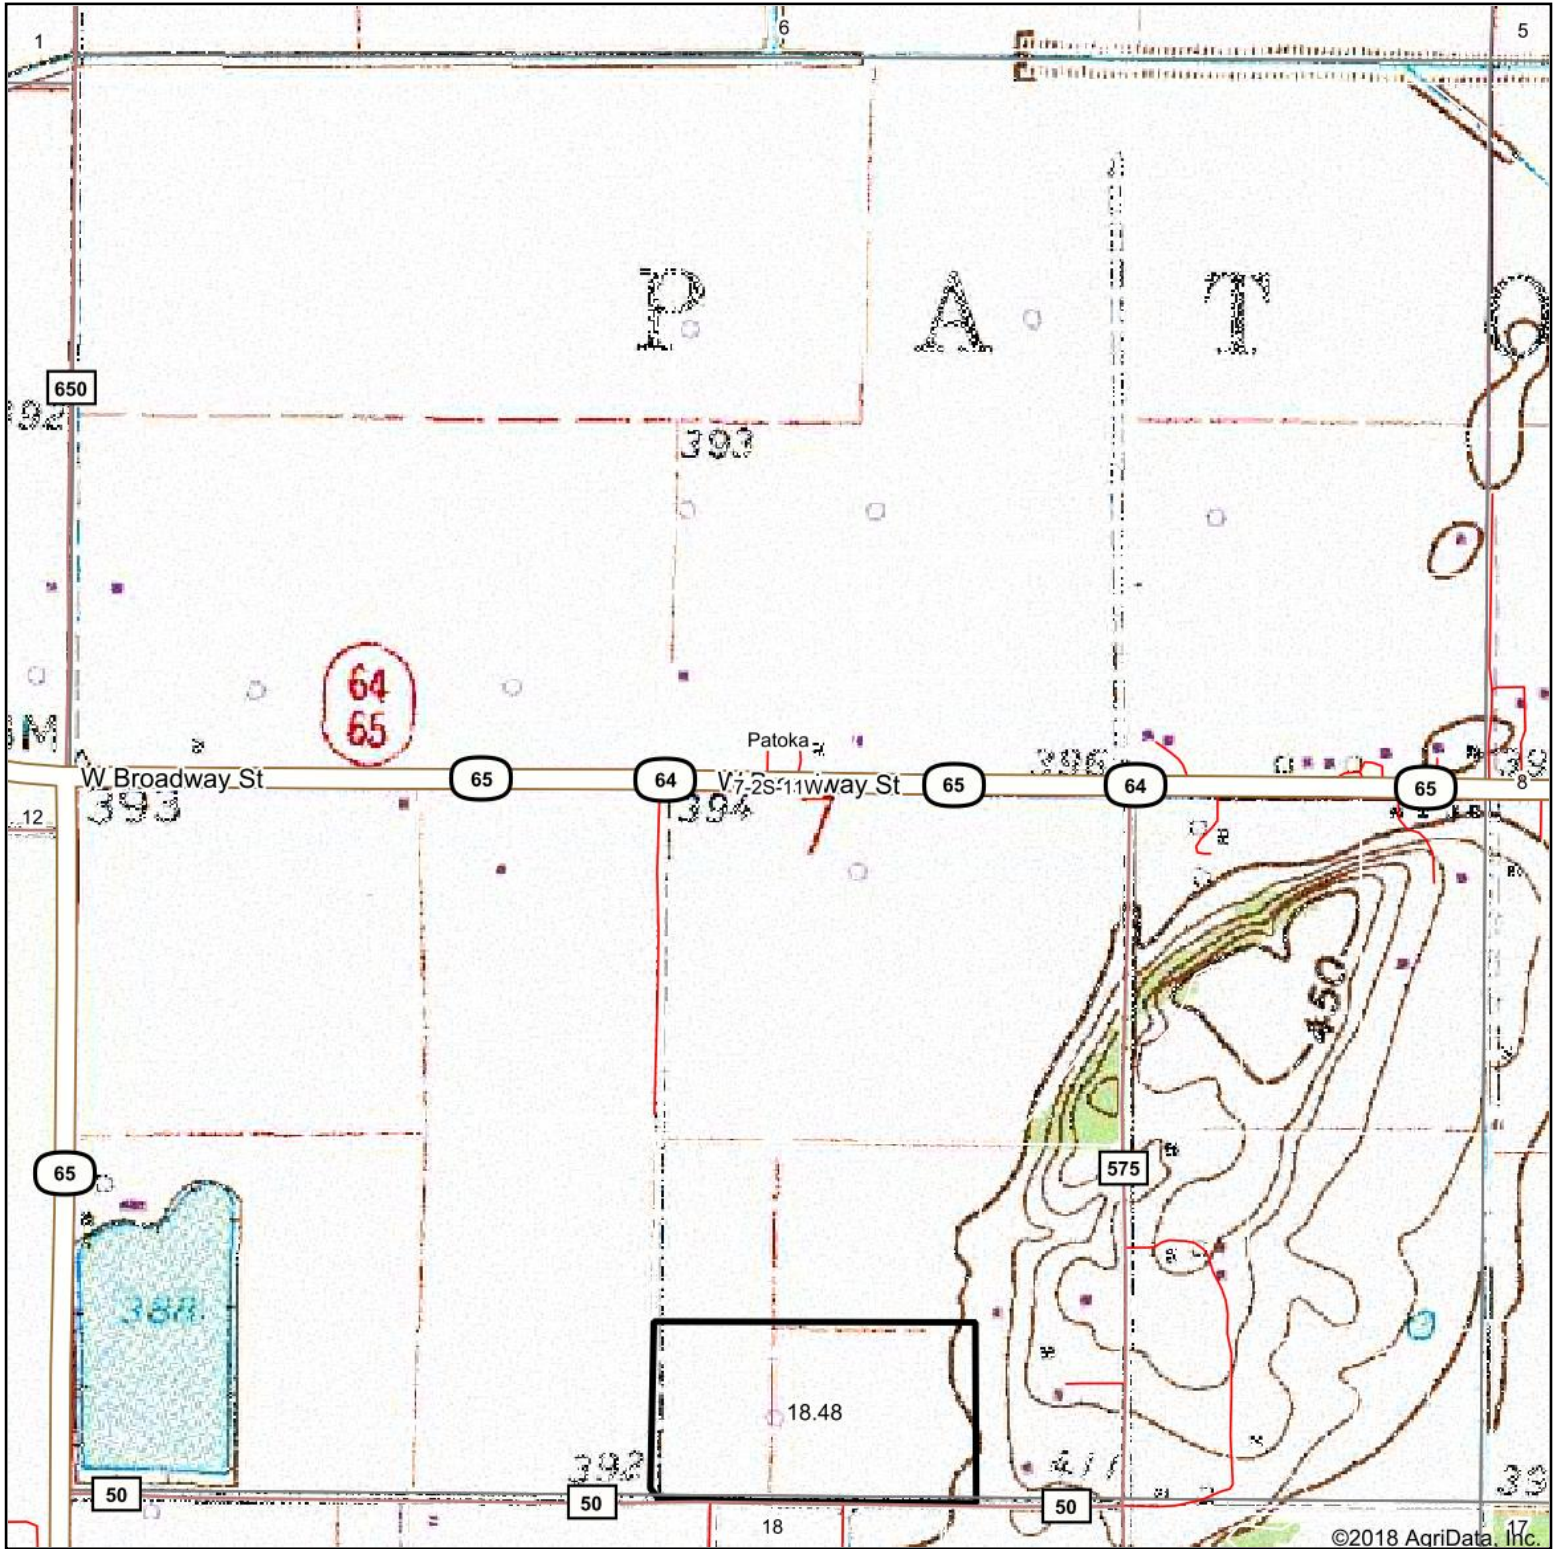

Topography Map

map center: 38° 21' 21.41, -87° 40' 40.23

Maps Provided By:

7-2S-11W
Gibson County
Indiana

7/2/2018