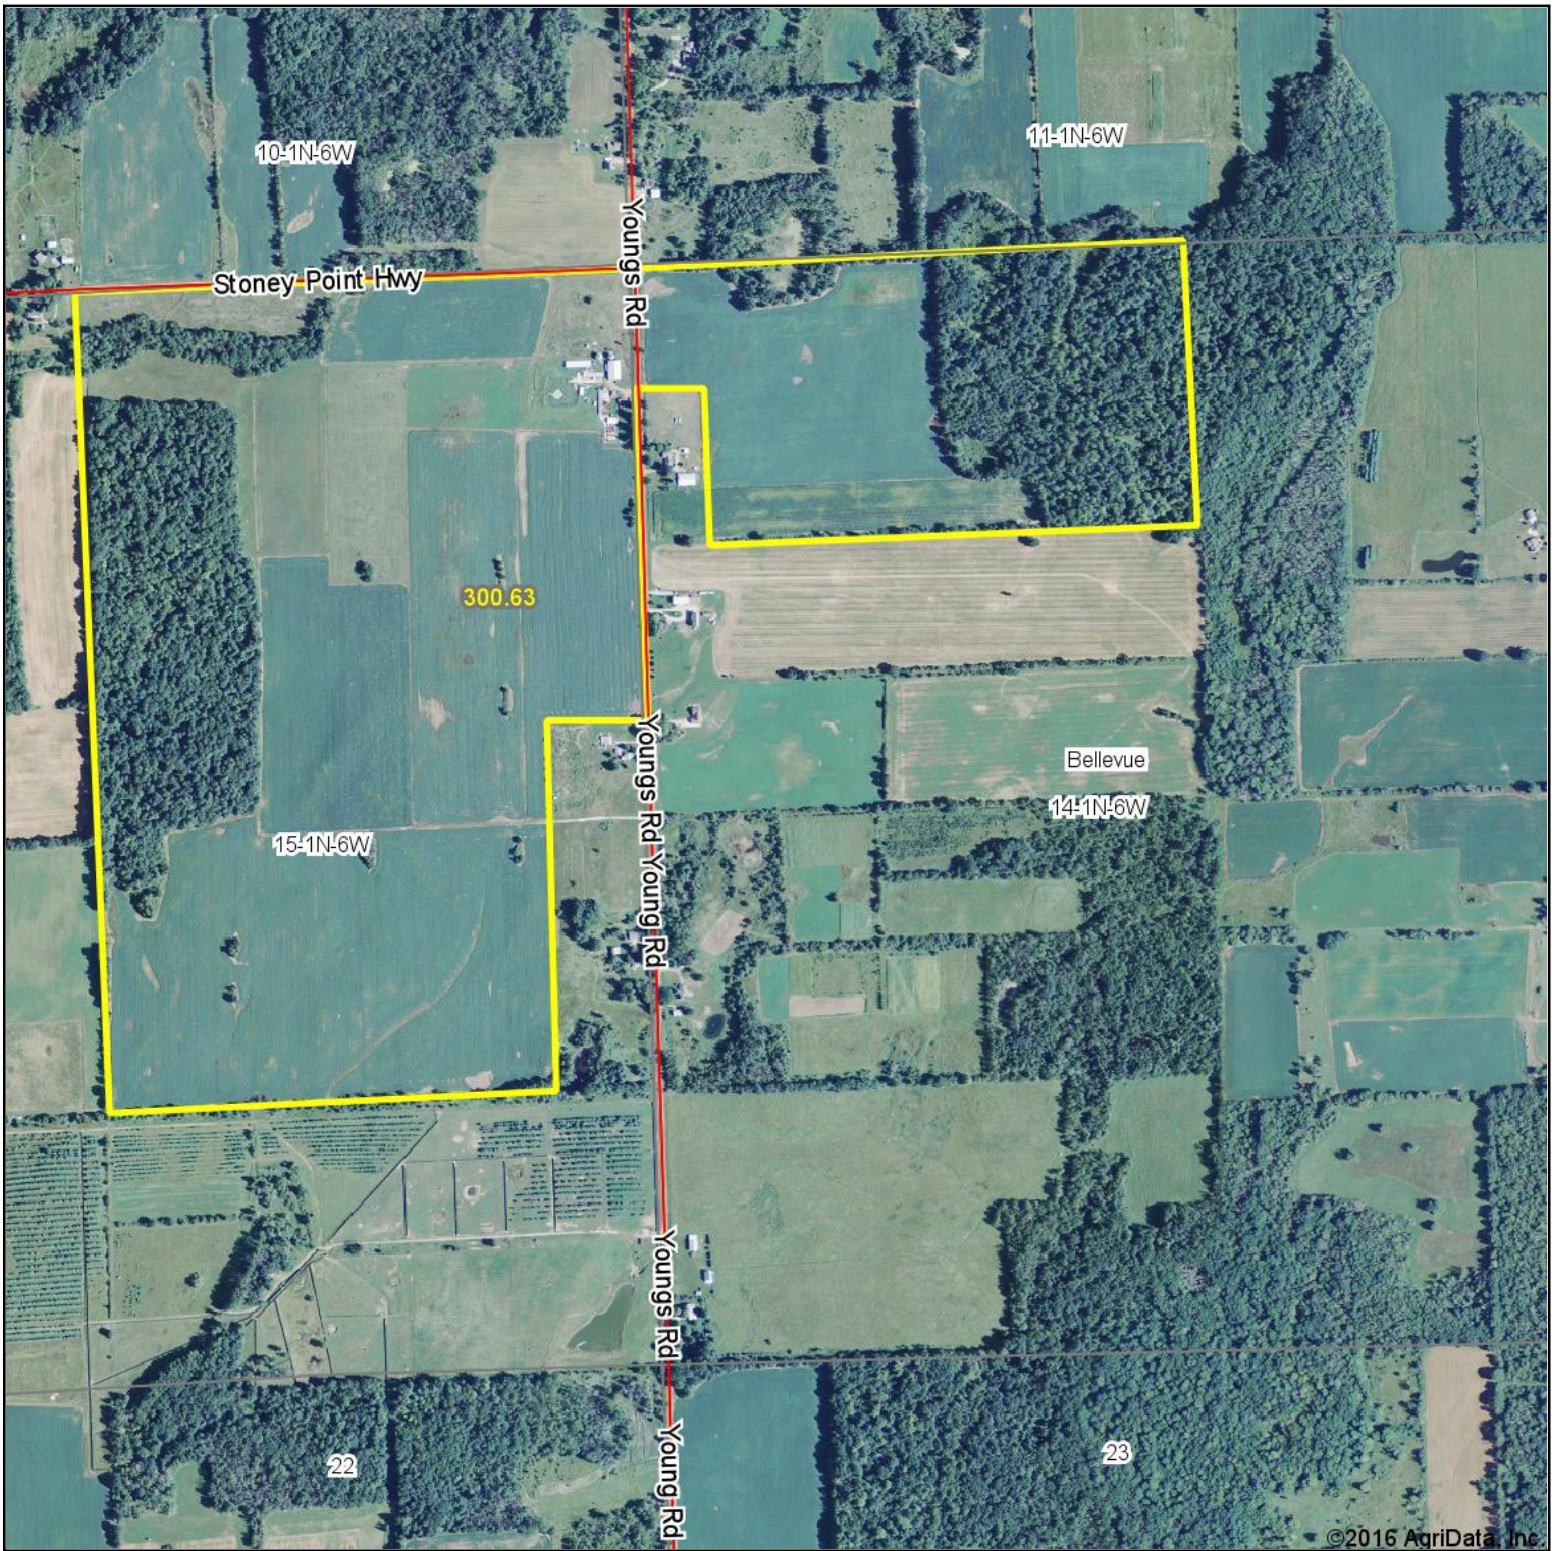

Aerial Map

map center: 42° 28' 25.62, 84° 59' 29.66

Maps Provided By:

CUSTOMIZED ONLINE MAPPING
© AgriData, Inc. 2016 www.AgriDataInc.com

14-1N-6W
Eaton County
Michigan

3/14/2016