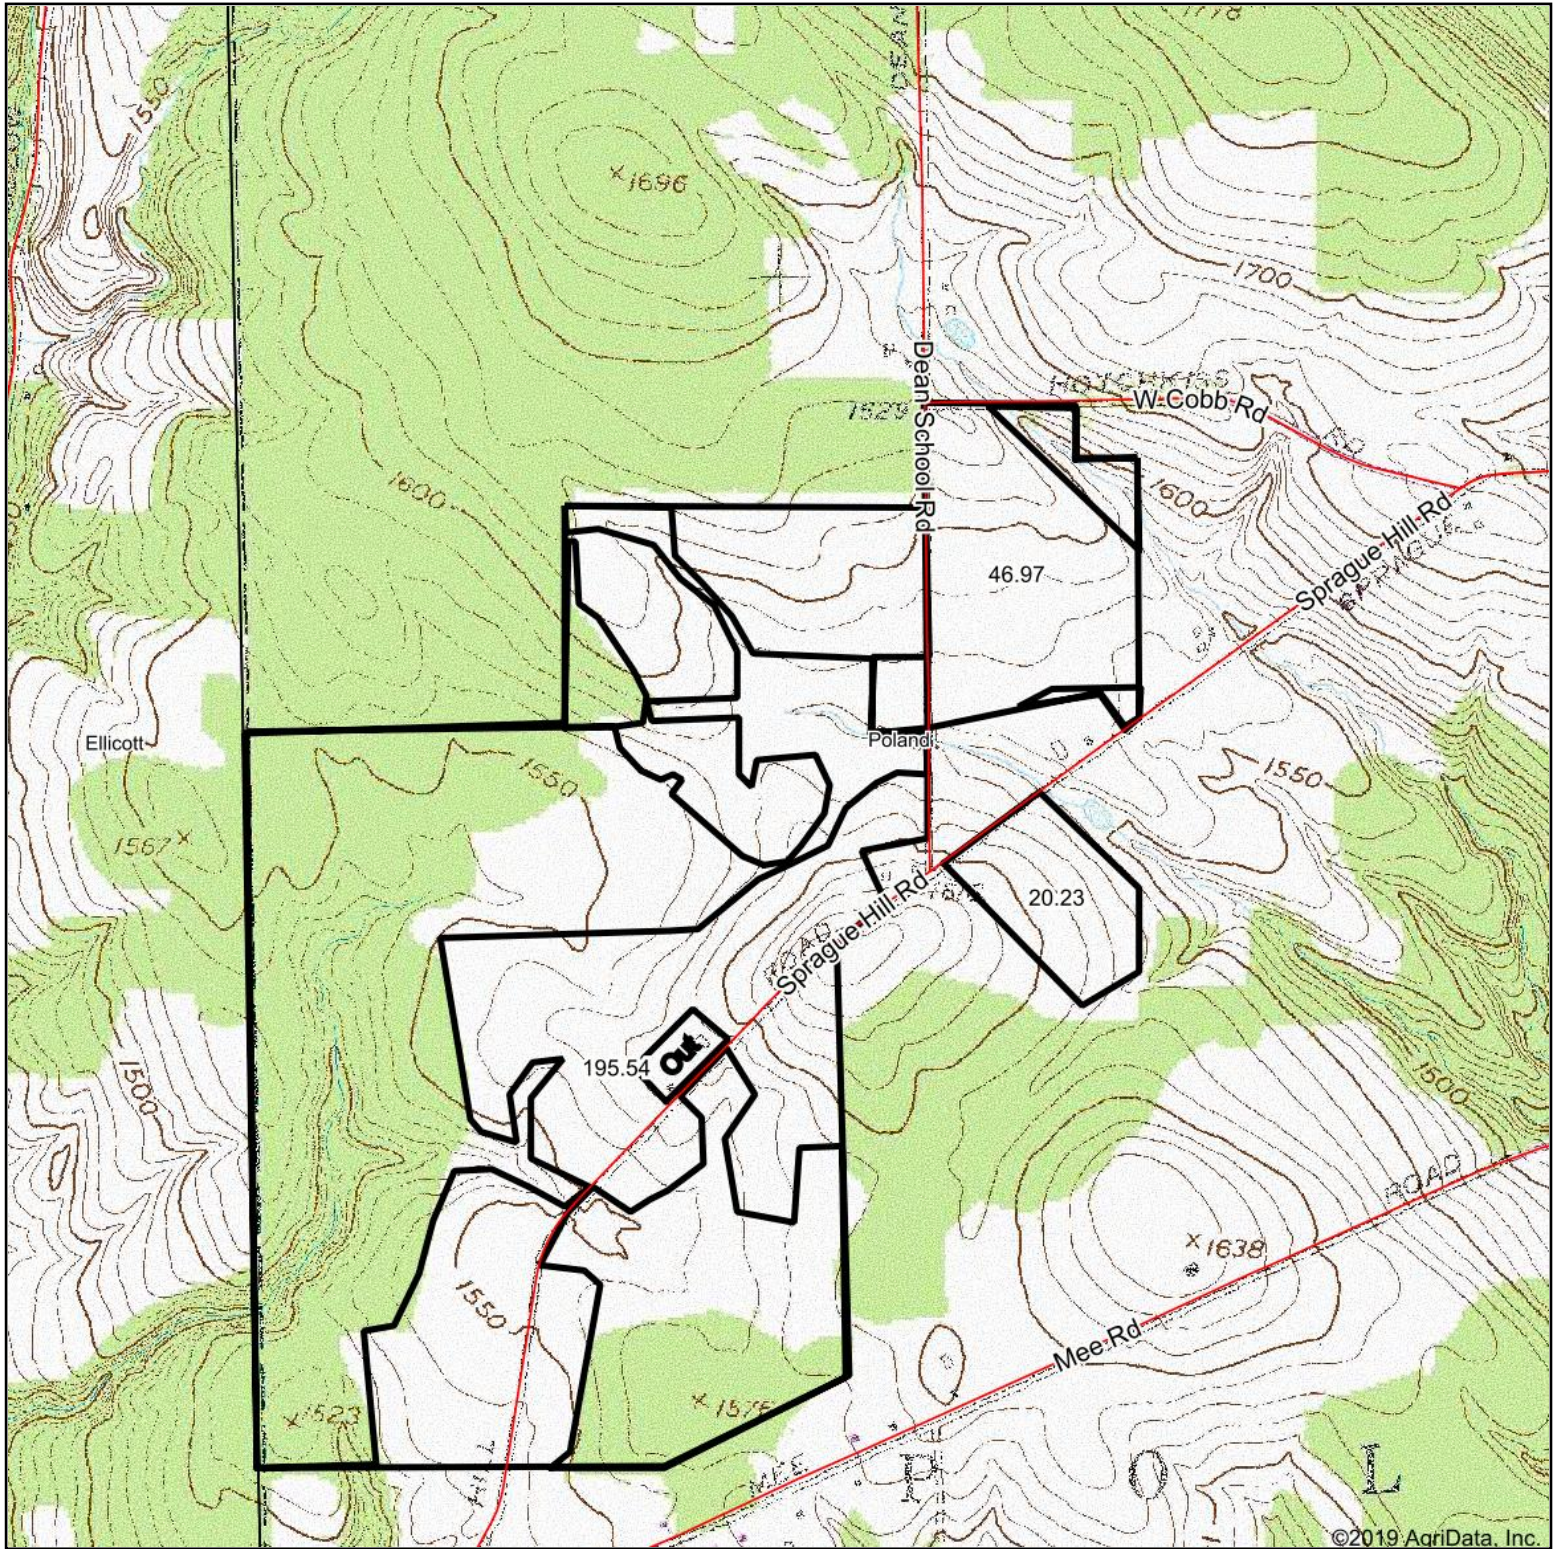

# Topography Map

©2019 AgriData, Inc.

map center: 42° 9' 29.38, -79° 9' 59.99

0ft 1375ft 2749ft

Maps Provided By:

© AgriData, Inc. 2019

www.AgriDataInc.com

Chautauque County  
New York