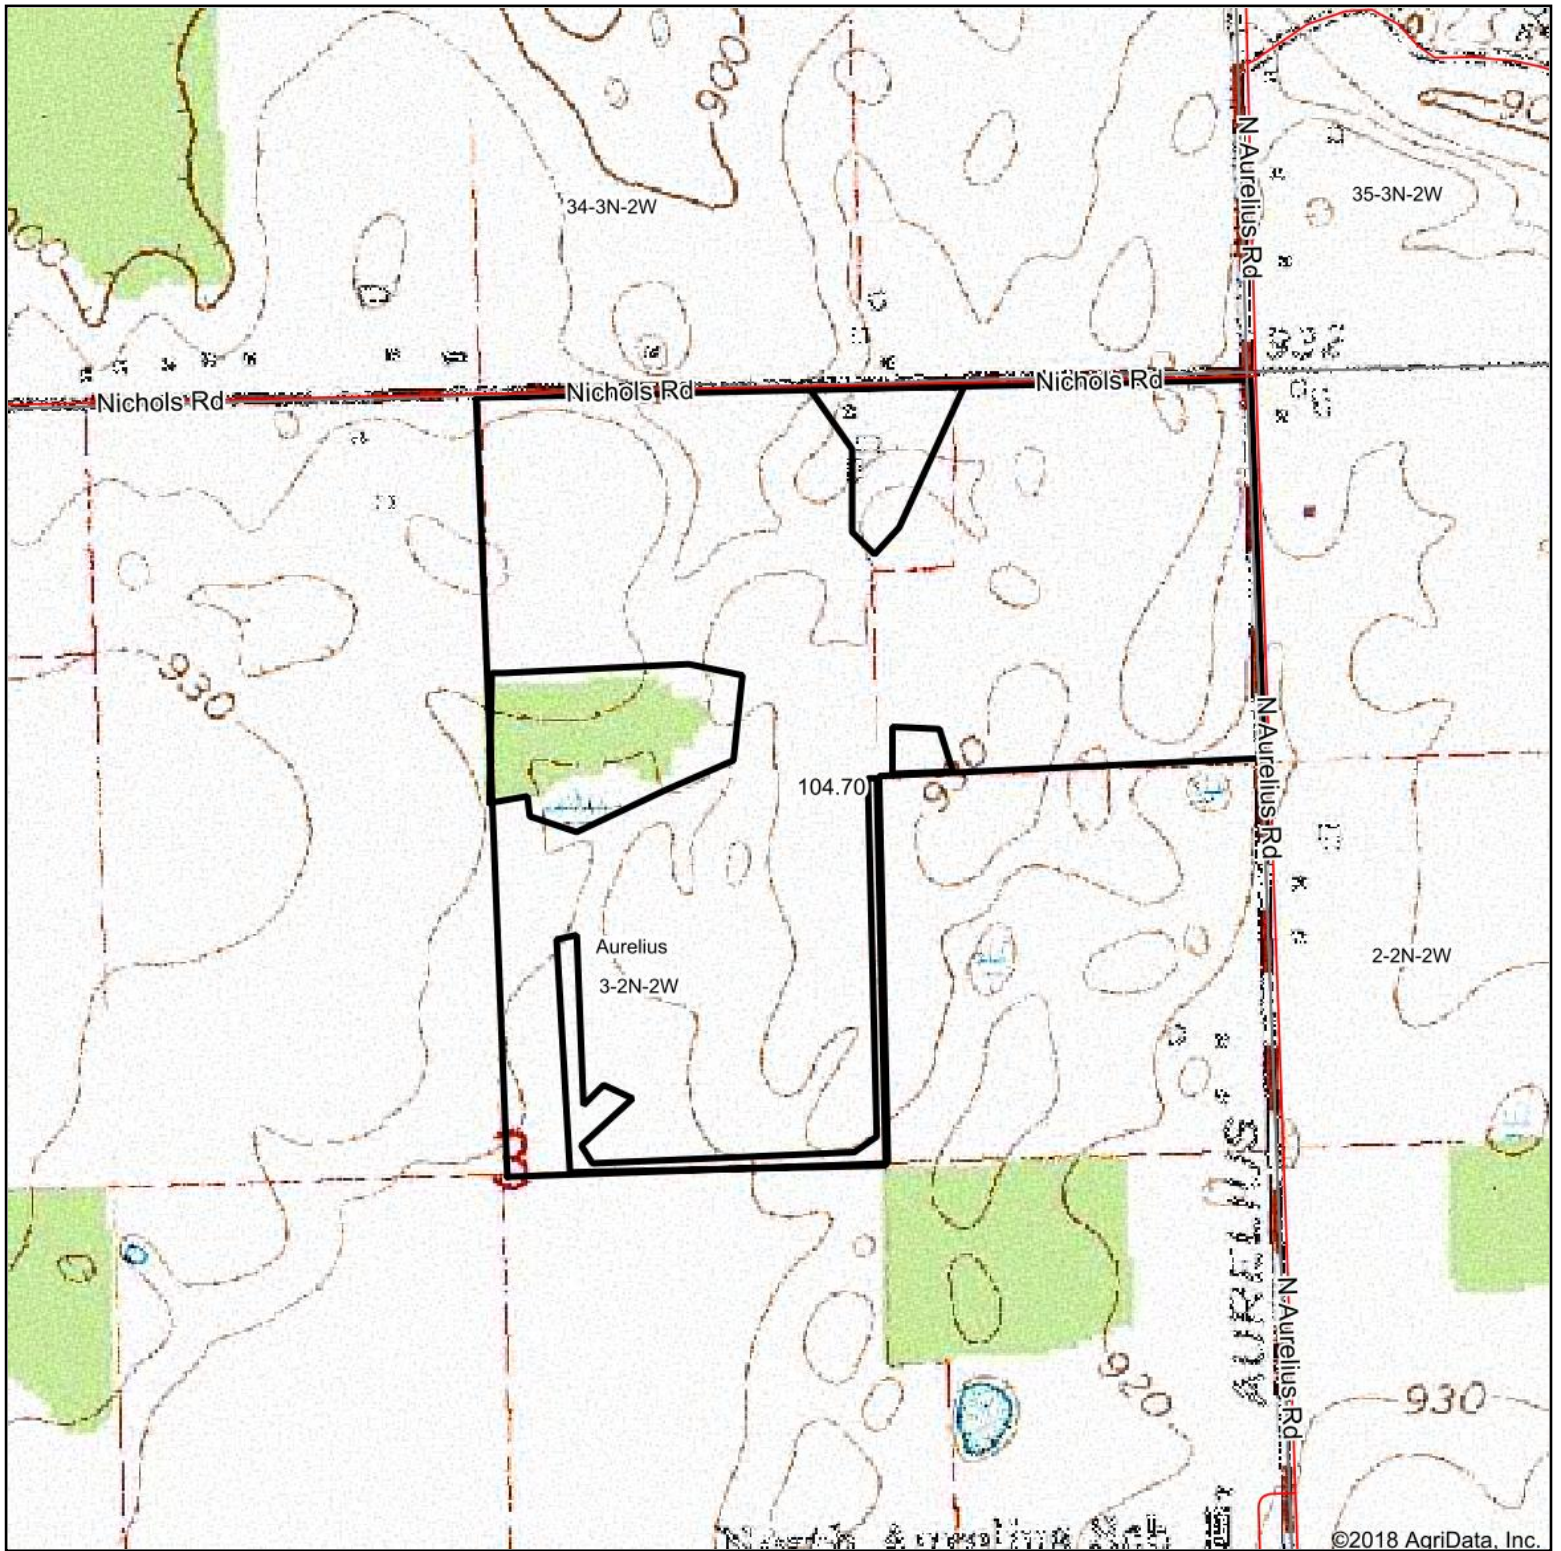

Topography Map

map center: 42° 35' 34.82, -84° 31' 45.3

0ft 758ft 1516ft

Maps Provided By:

3-2N-2W
Ingham County
Michigan

9/17/2018