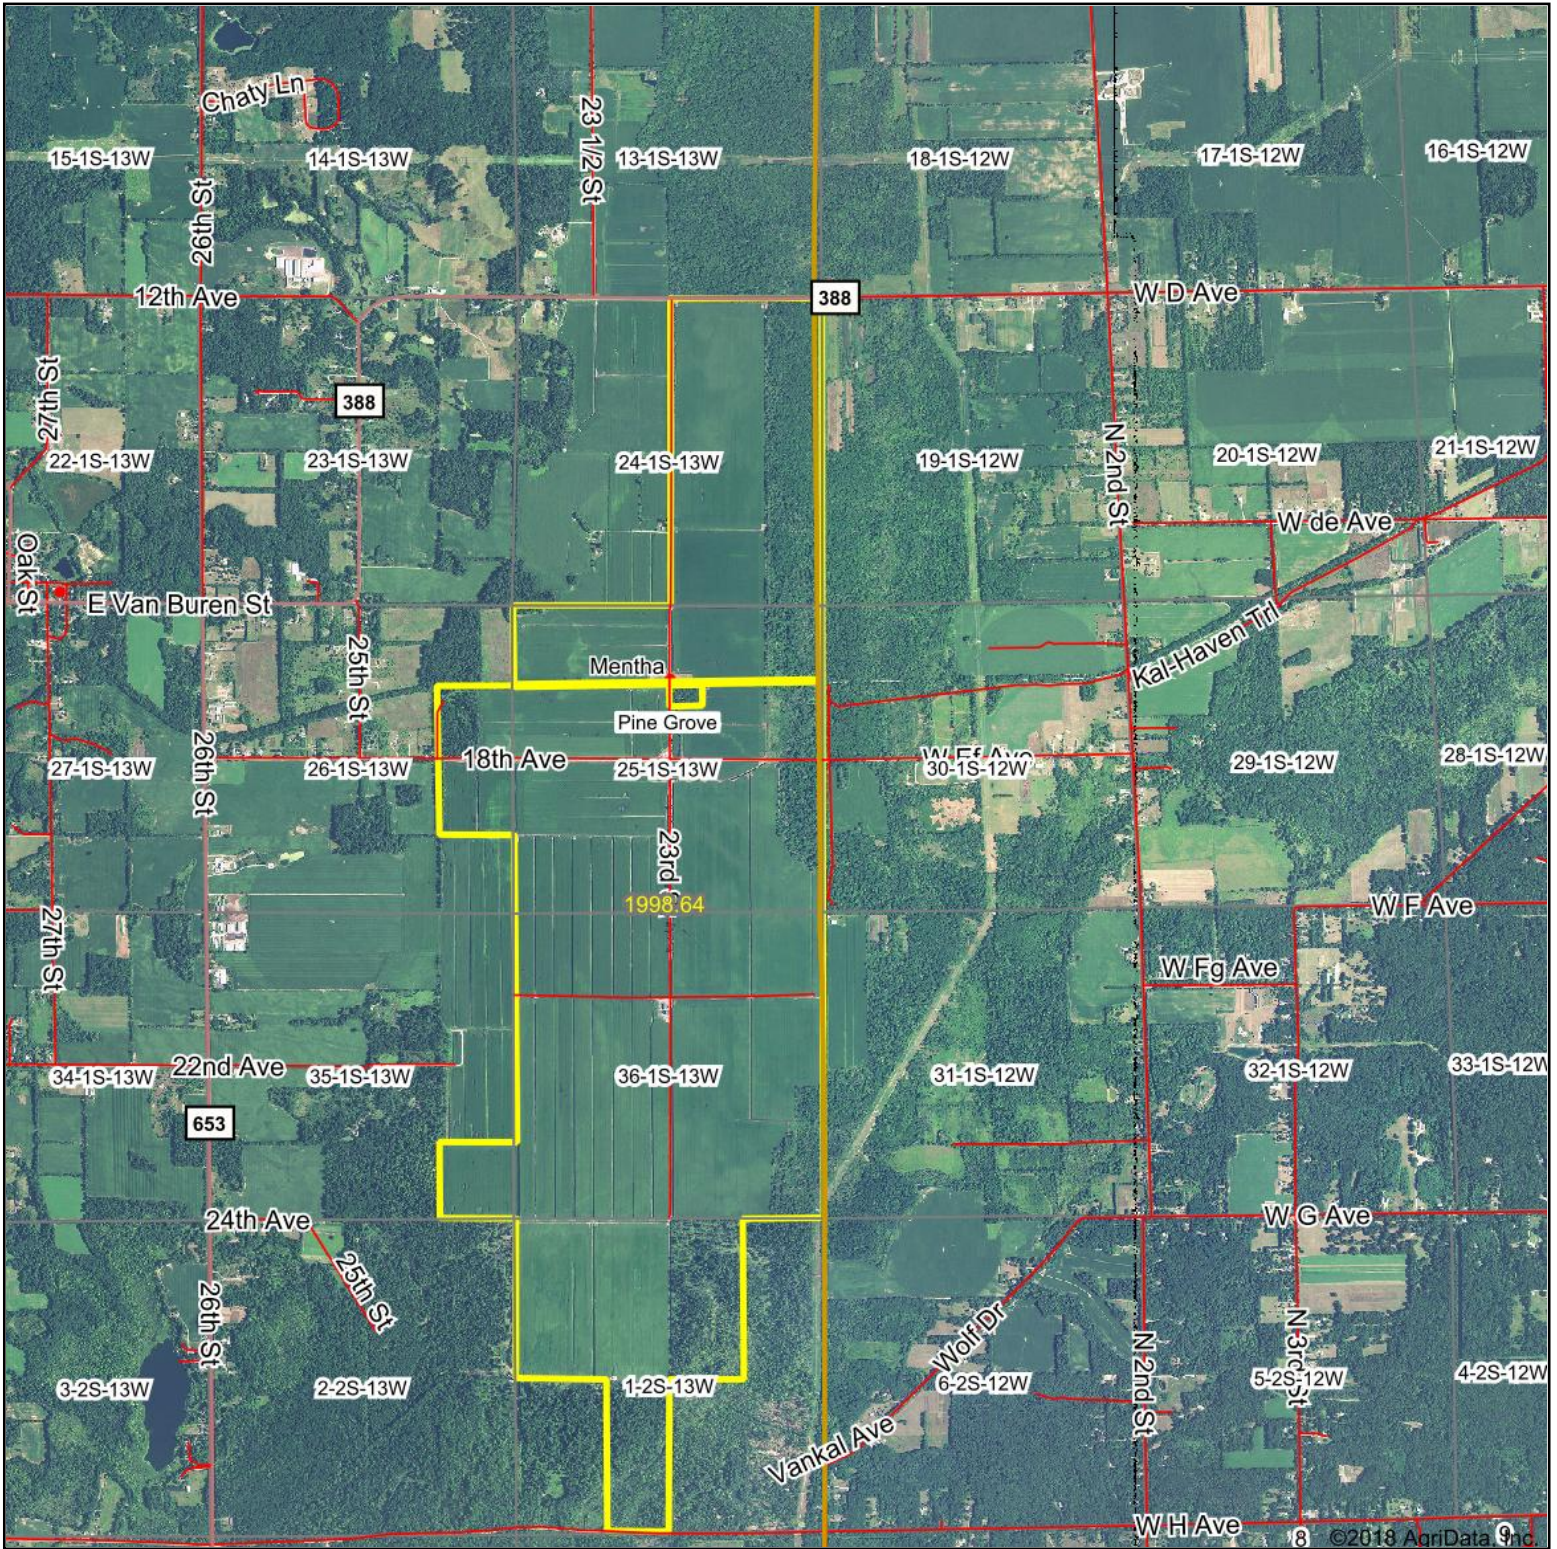

Aerial Map

map center: 42° 21' 9.26, -85° 46' 5.02

0ft 3780ft 7559ft

Maps Provided By:

© Agridata, Inc. 2018 www.AgridataInc.com

25-1S-13W
Van Buren County
Michigan

5/14/2018