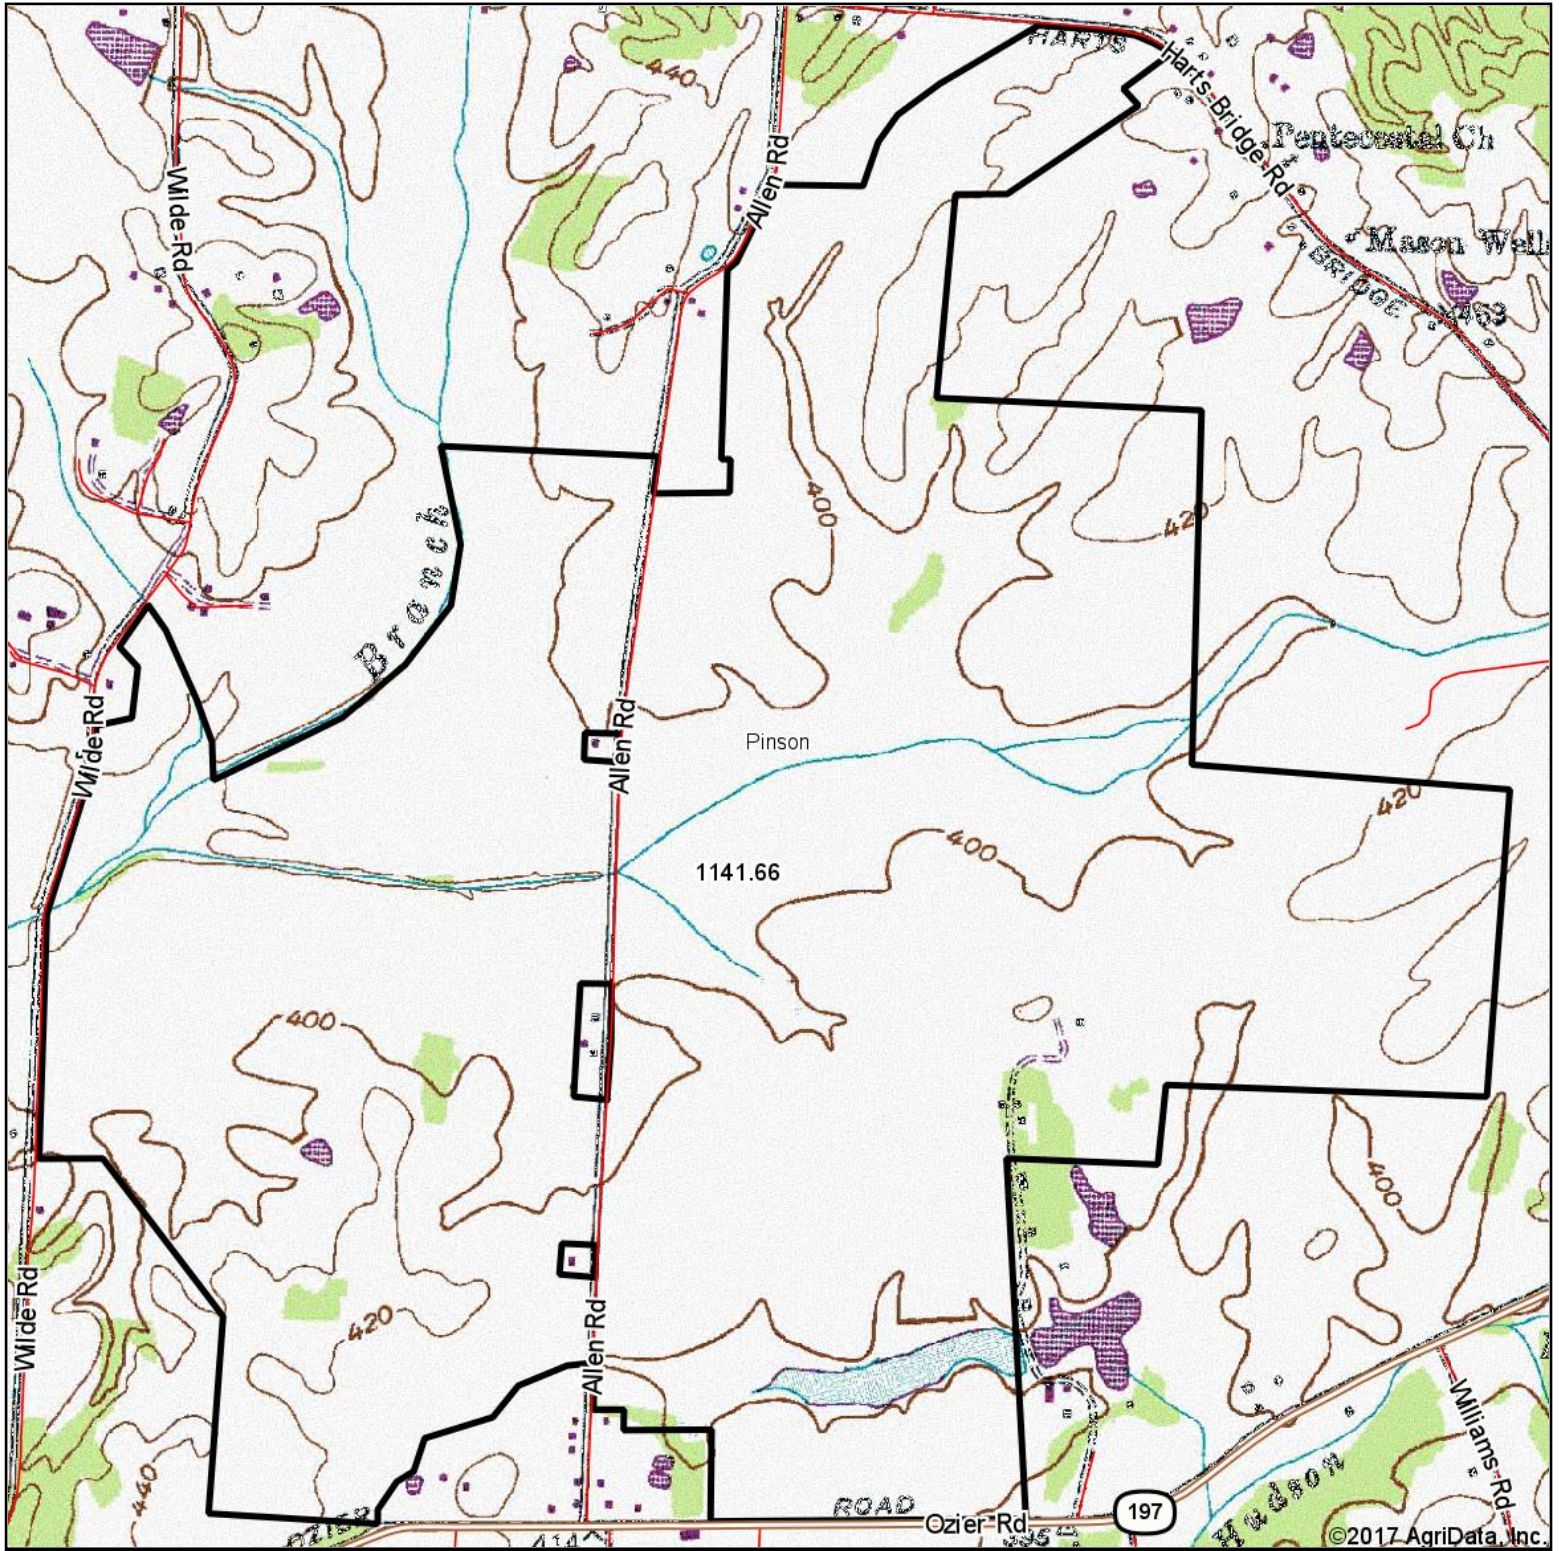

Topography Map

map center: 35° 31' 3.23, -88° 41' 20.67

0ft 1447ft 2894ft

Maps Provided By:

© AgriData, Inc. 2017

www.AgriDataInc.com

Madison County
Tennessee

3/29/2017

Topography Map

map center: 35° 33' 27.76, -88° 45' 3.34

0ft 781ft 1562ft

Maps Provided By:

© AgriData, Inc. 2017

www.AgriDataInc.com

Madison County
Tennessee

3/29/2017