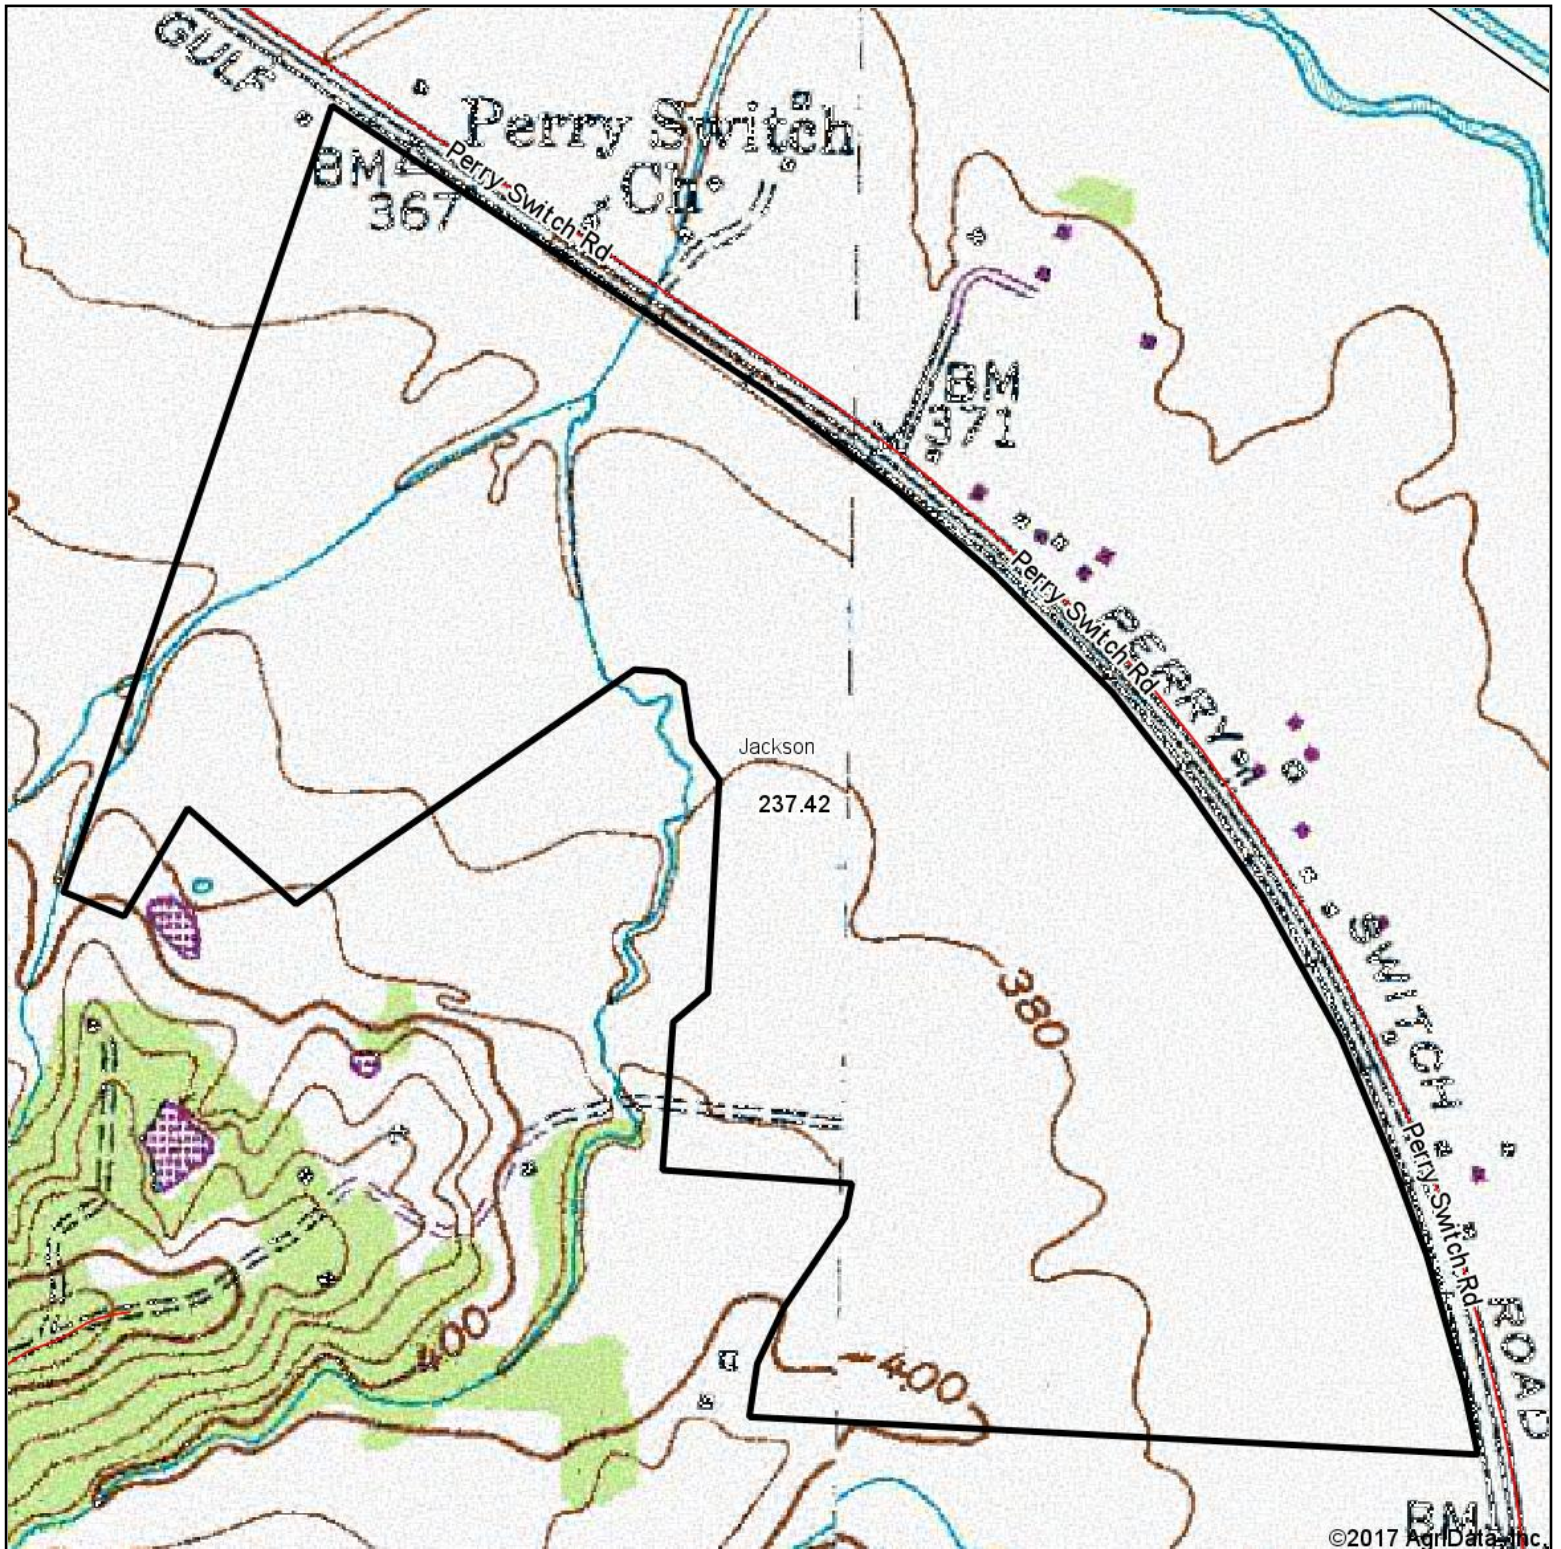

Topography Map

map center: 35° 31' 3.23, -88° 41' 20.67

0ft 1447ft 2894ft

Maps Provided By:

© AgriData, Inc. 2017

www.AgriDataInc.com

Madison County
Tennessee

3/29/2017

Topography Map

map center: 35° 33' 27.76, -88° 45' 3.34

0ft 781ft 1562ft

Maps Provided By:

© AgriData, Inc. 2017

www.AgriDataInc.com

Madison County
Tennessee

3/29/2017