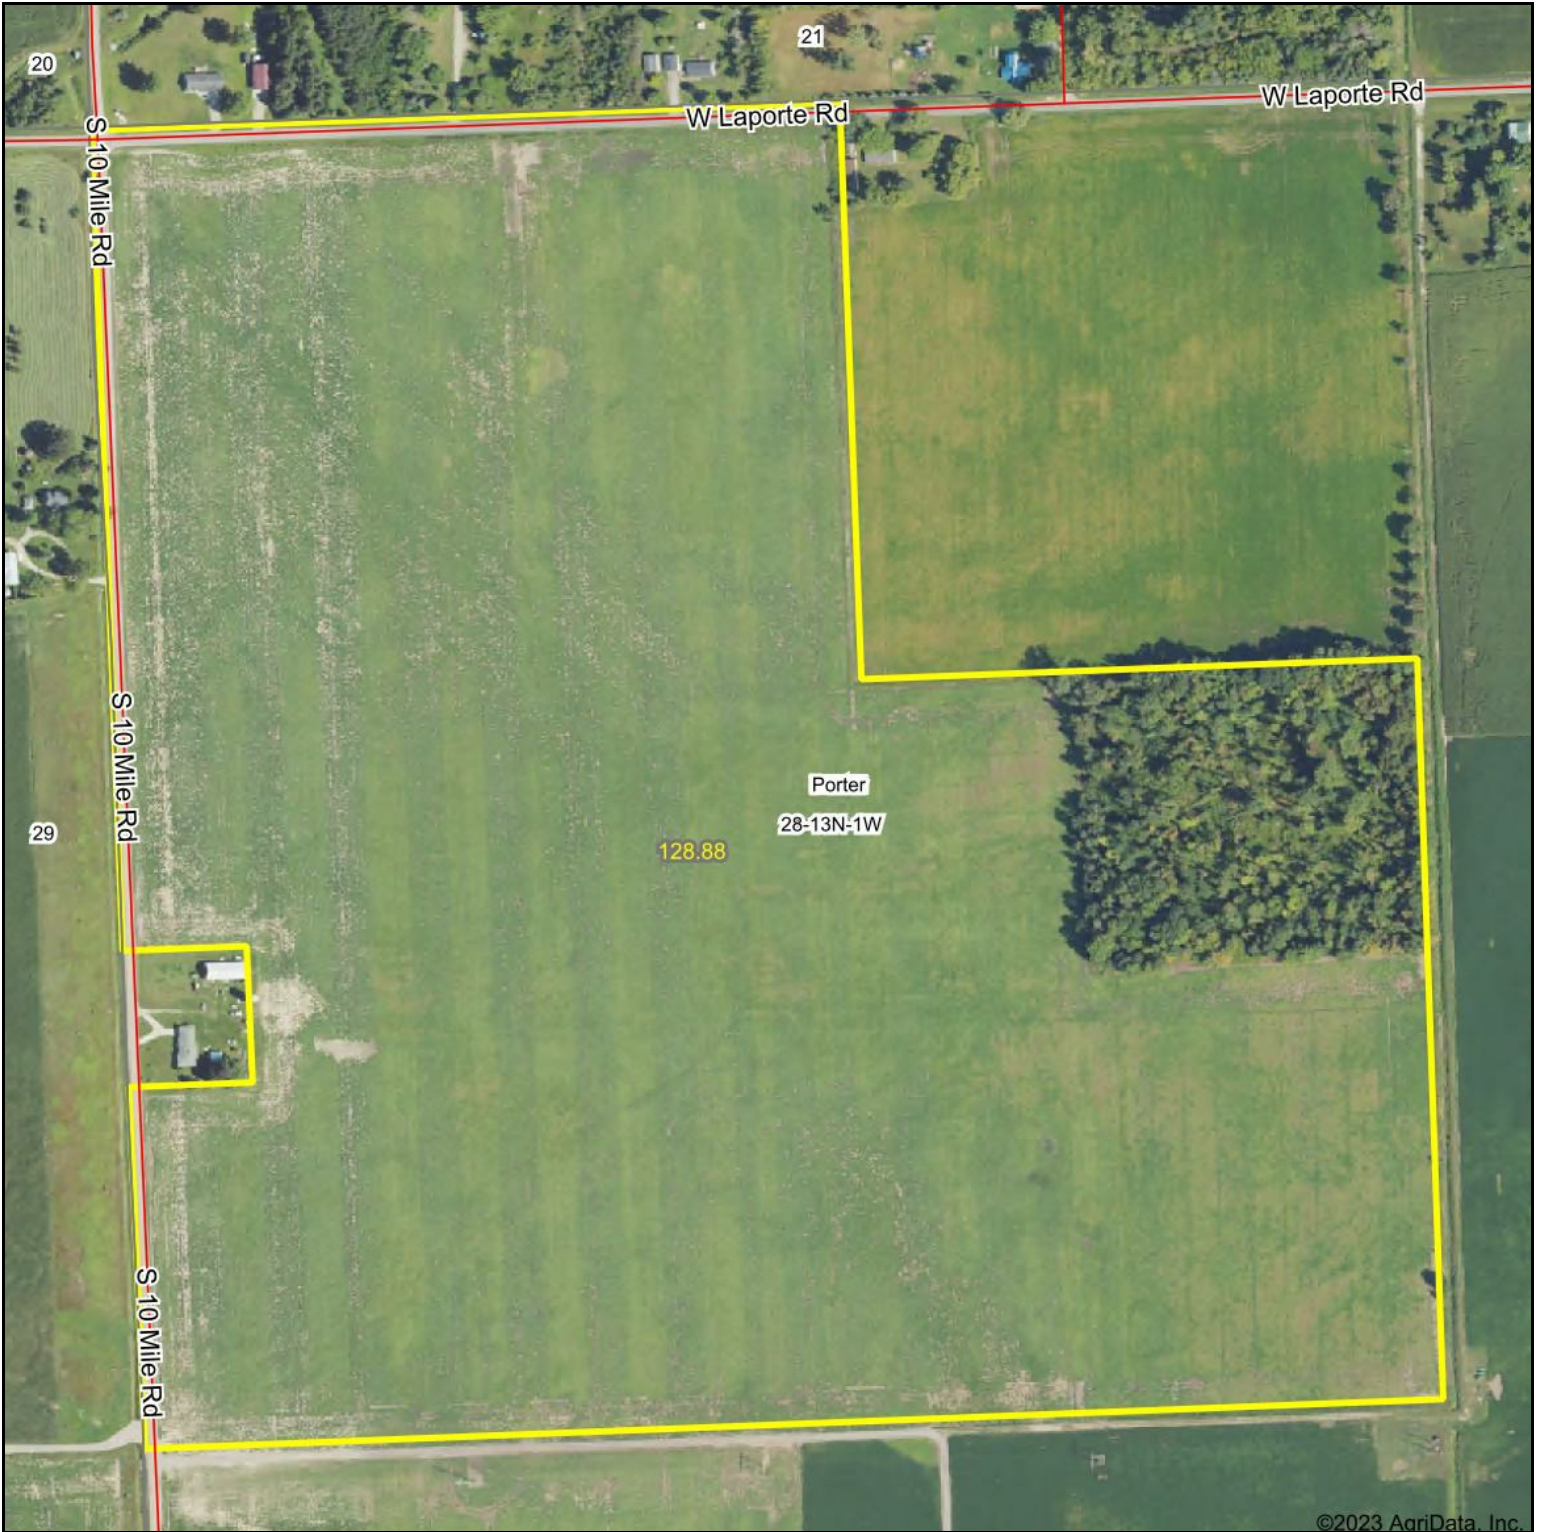

Neitzke Map

©2023 AgriData, Inc.

Map Center: 43° 29' 29.7, -84° 26' 40.15

Maps Provided By:

© AgriData, Inc. 2023 www.AgriDataInc.com

28-13N-1W
Midland County
Michigan

3/28/2023