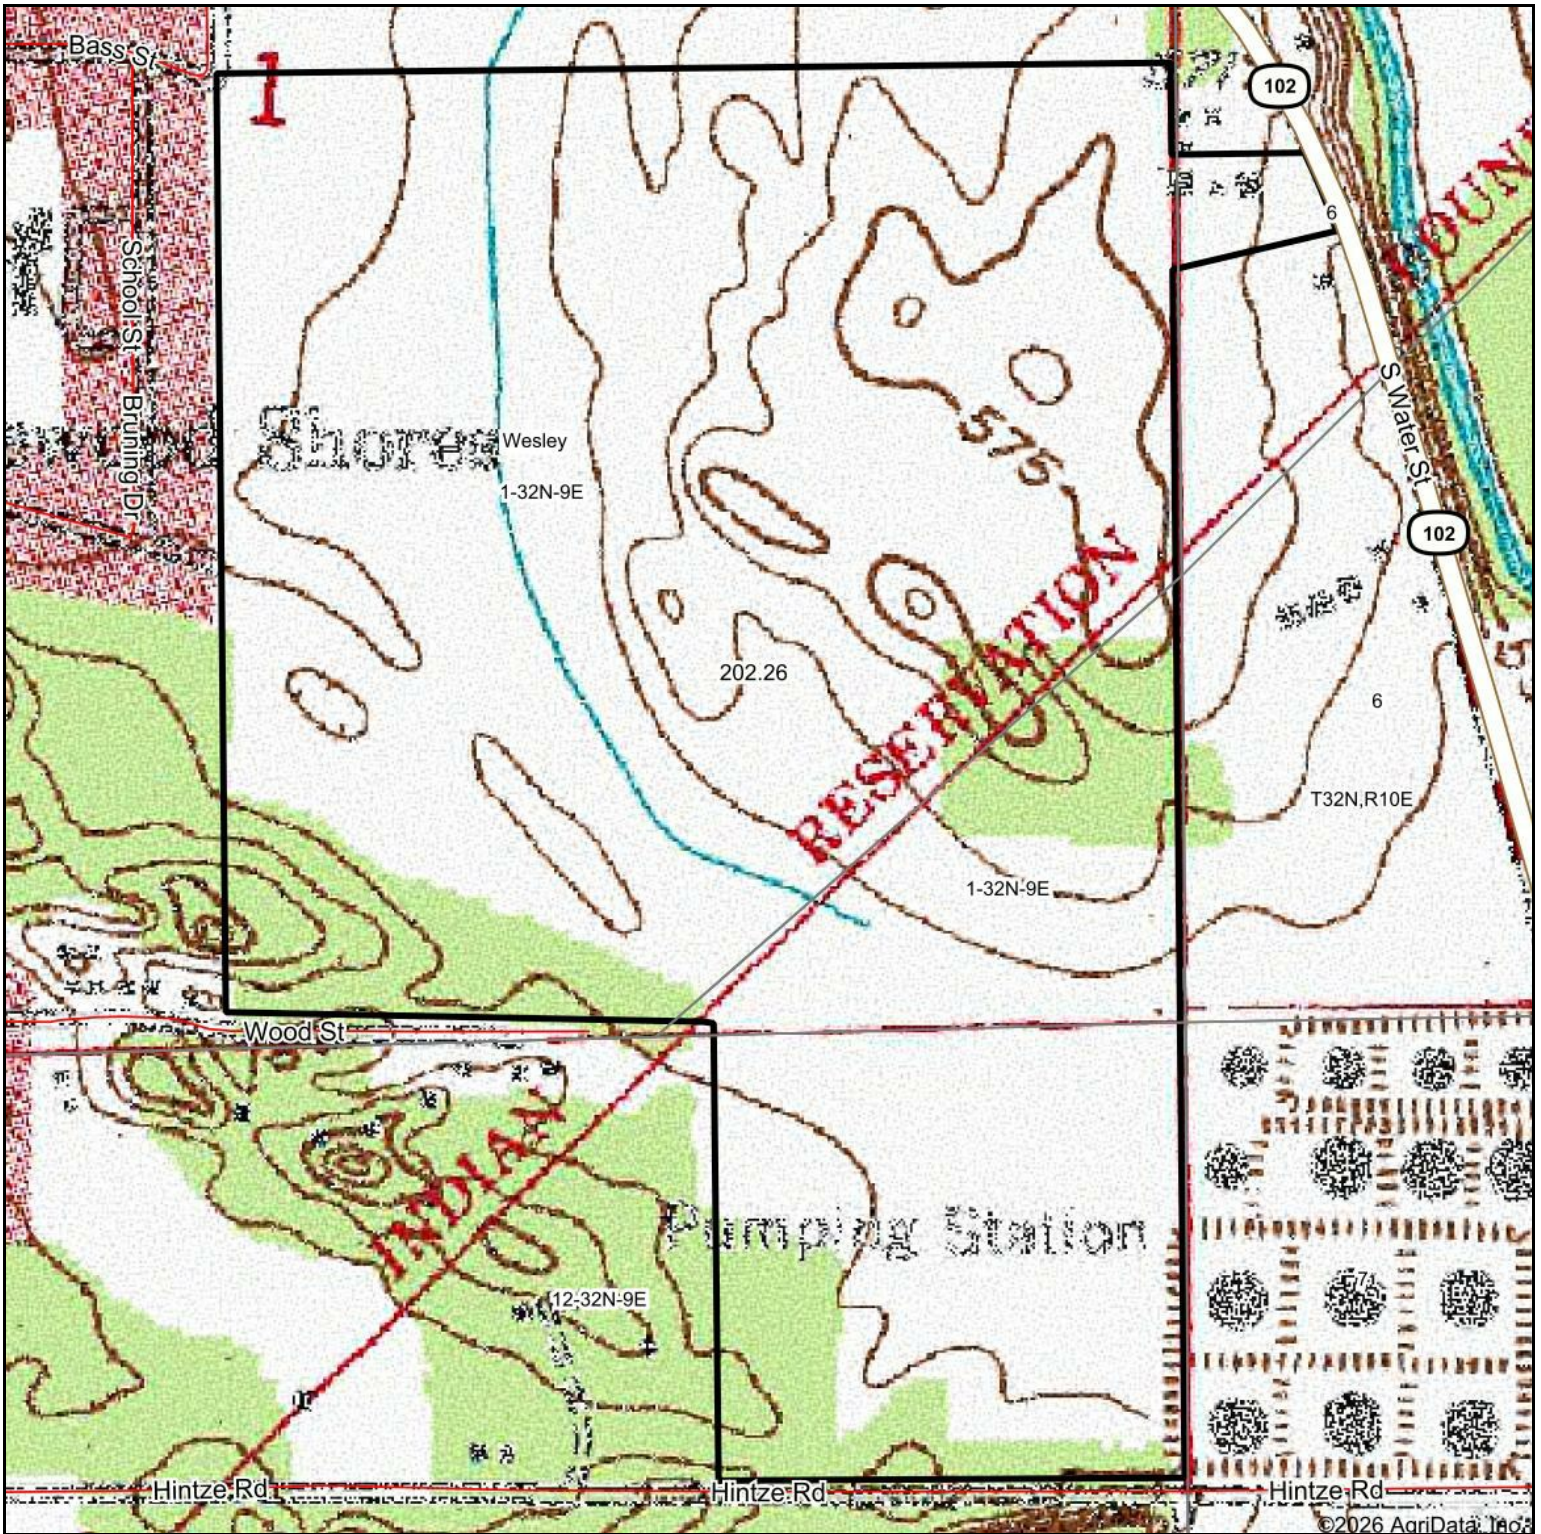

Topography Map

Map Center: 41° 16' 42.48, -88° 8' 7.46

1-32N-9E
Will County
Illinois

2/18/2026

Maps Provided By:

© AgriData, Inc. 2025 www.AgriDataInc.com