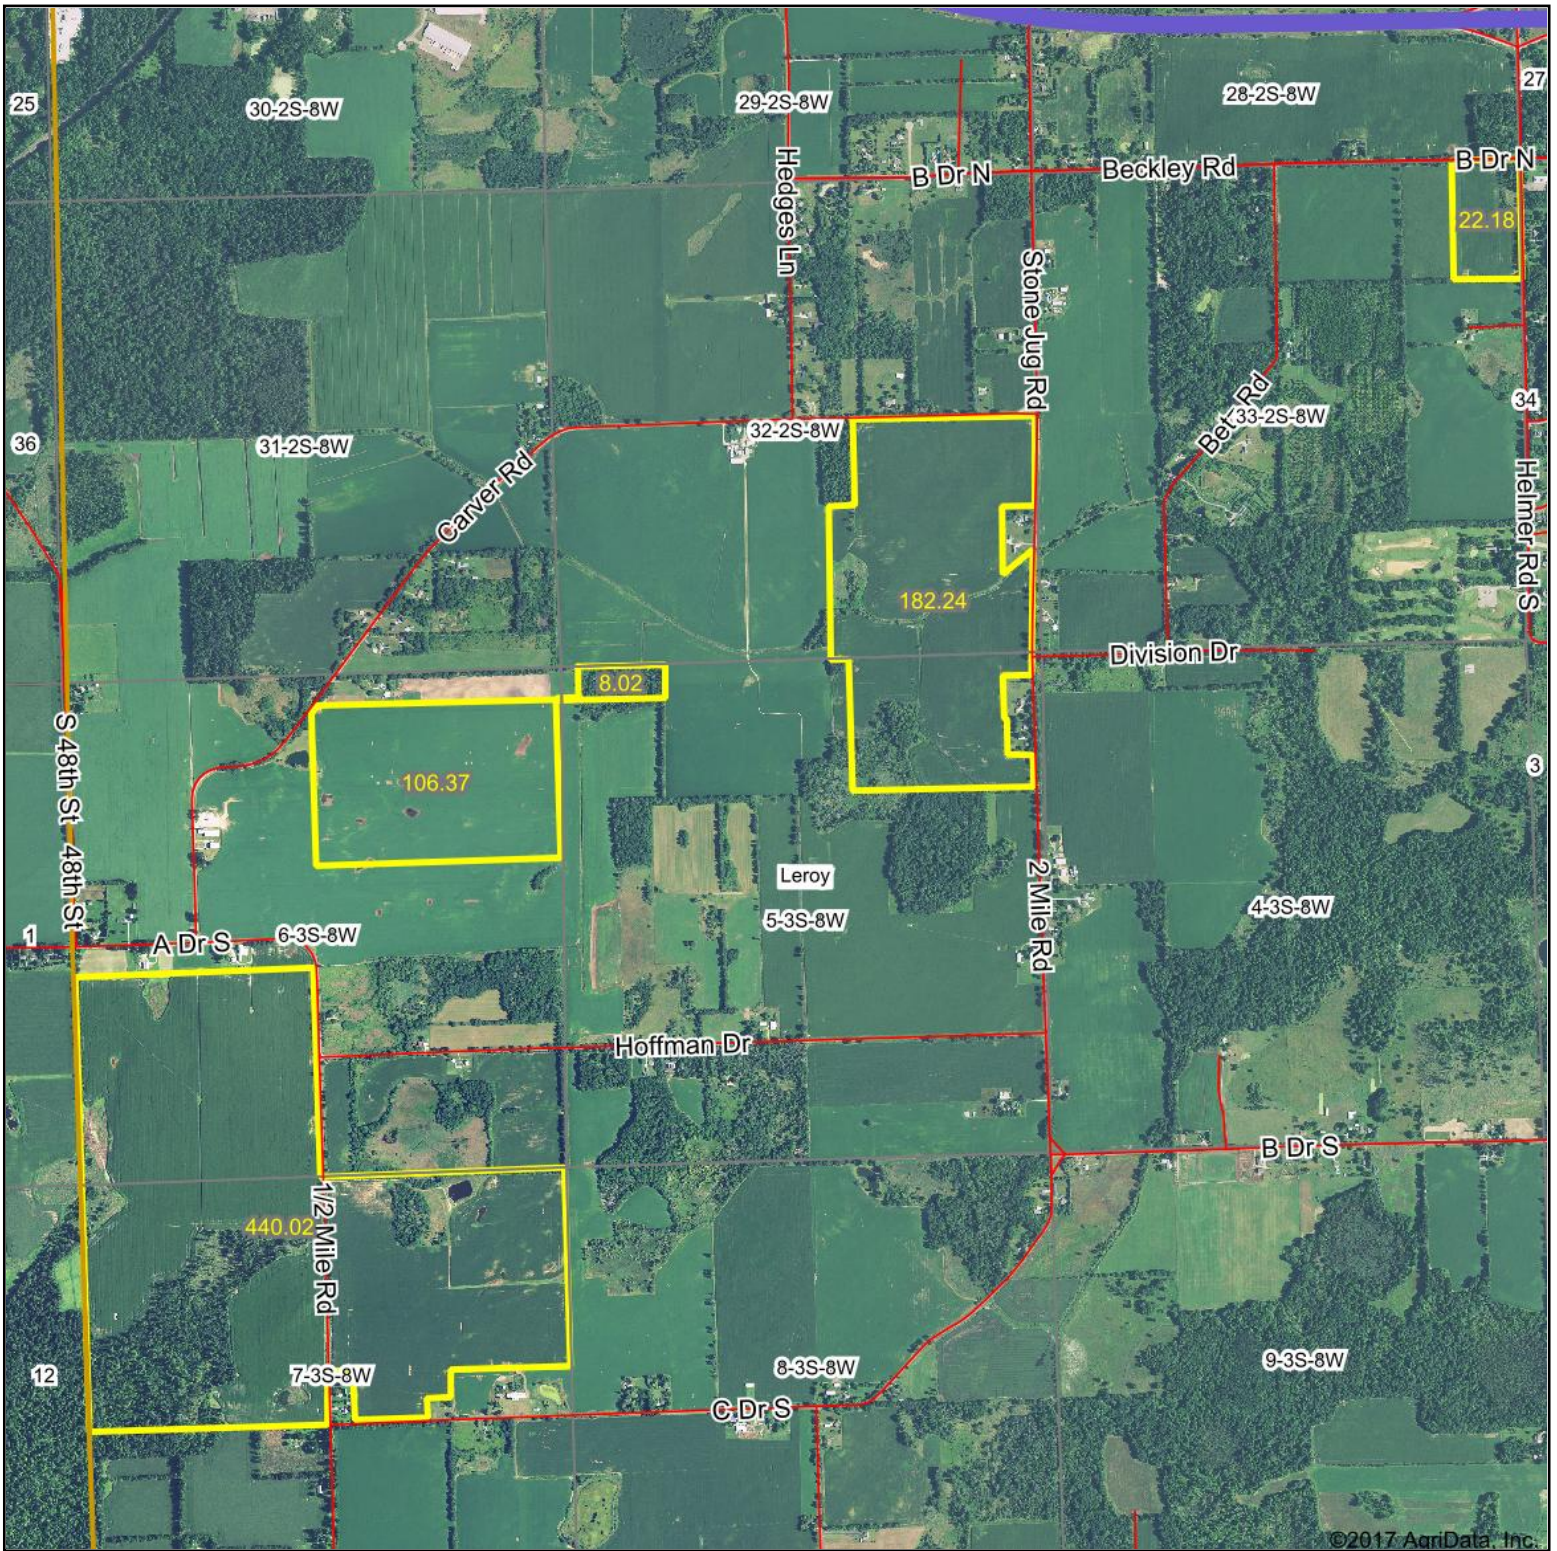

Aerial Map

©2017 AgriData, Inc.

map center: 42° 14' 34.51, -85° 16' 6.33

Maps Provided By:

© AgriData, Inc. 2017

www.AgriDataInc.com

5-3S-8W
Calhoun County
Michigan

10/25/2017