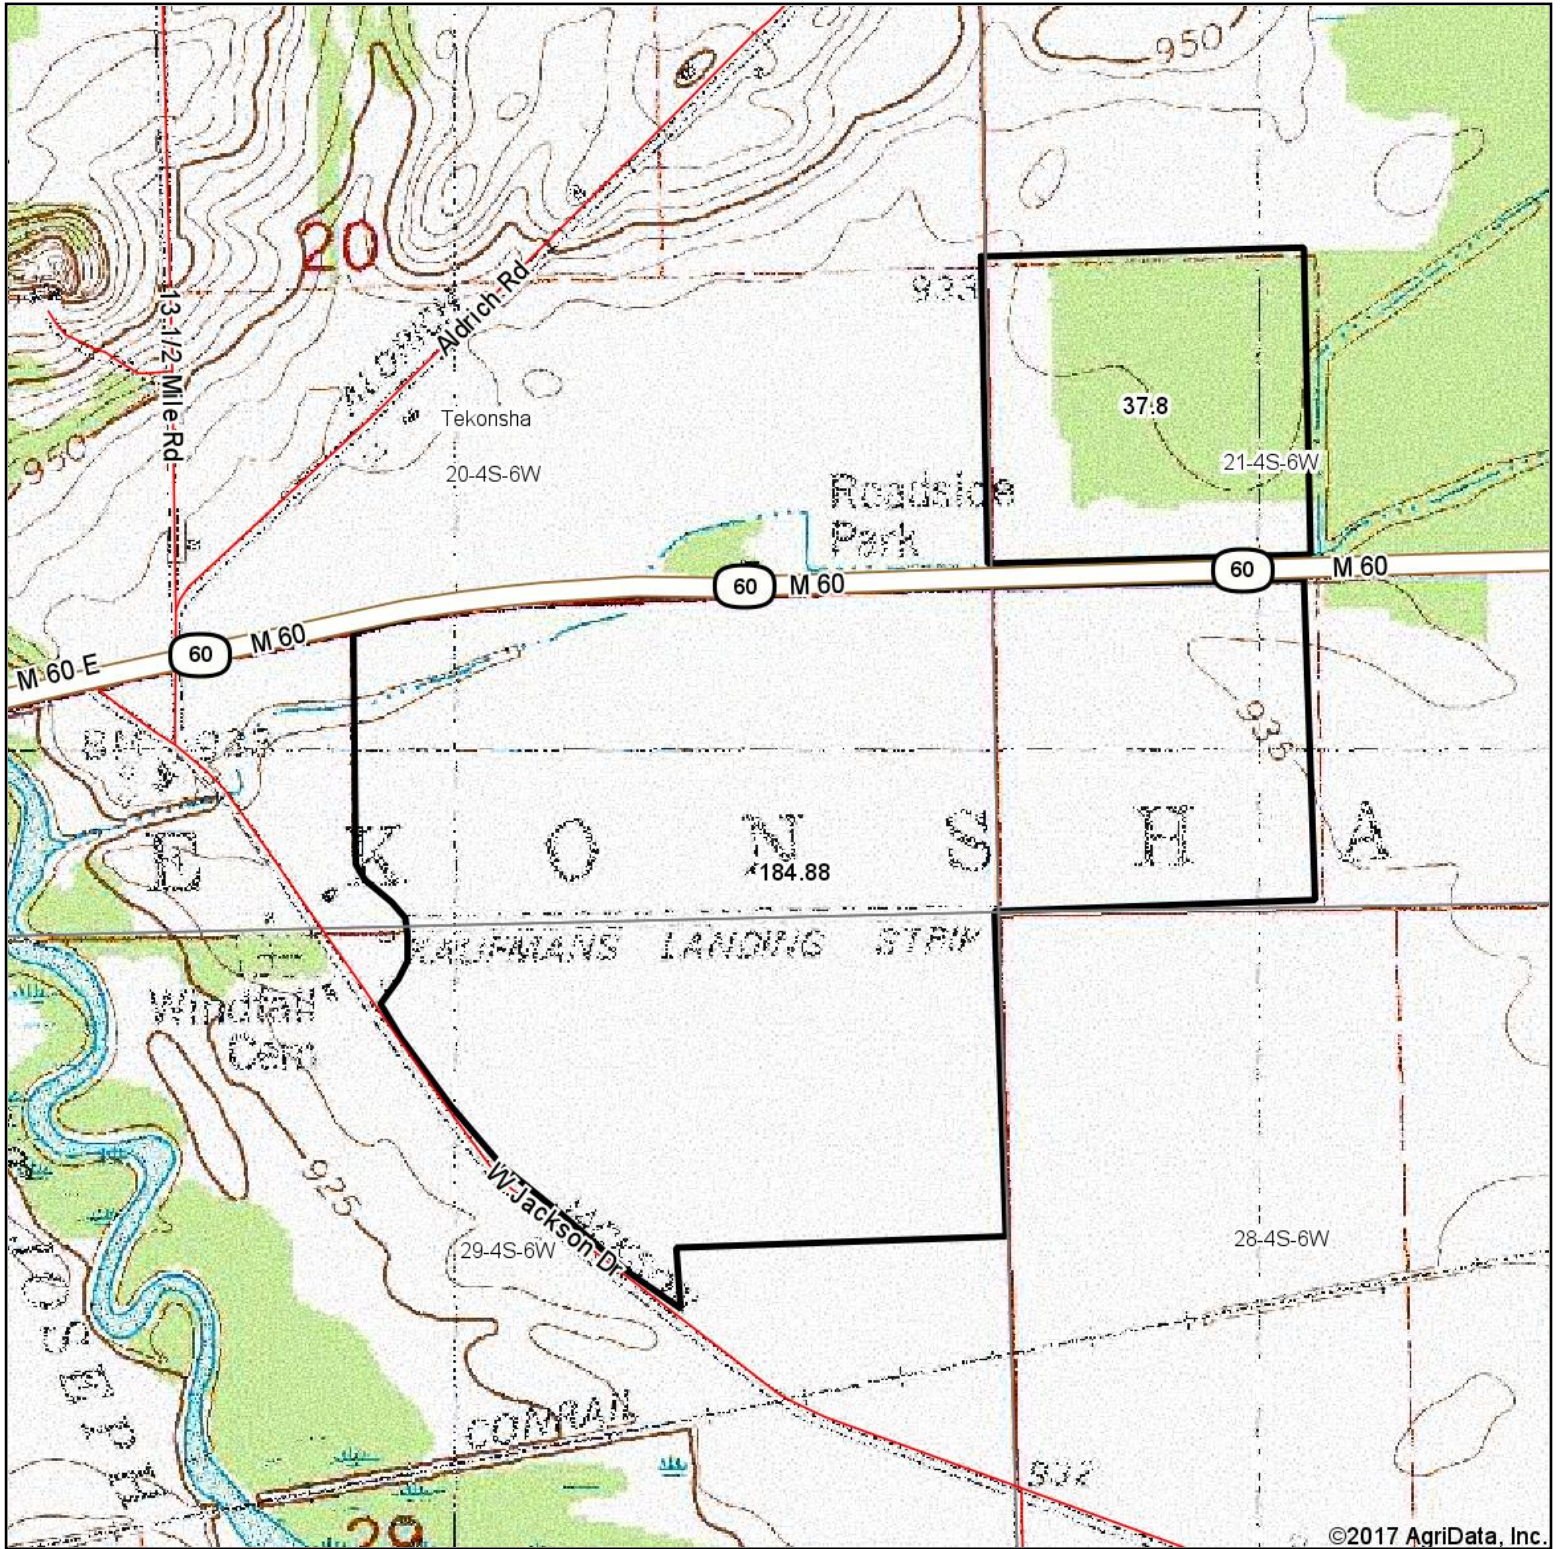

Topography Map

©2017 AgriData, Inc.

map center: 42° 6' 13.32, -85° 1' 25.87

0ft 899ft 1798ft

Maps Provided By:

© AgriData, Inc. 2017

www.AgriDataInc.com

20-4S-6W
Calhoun County
Michigan