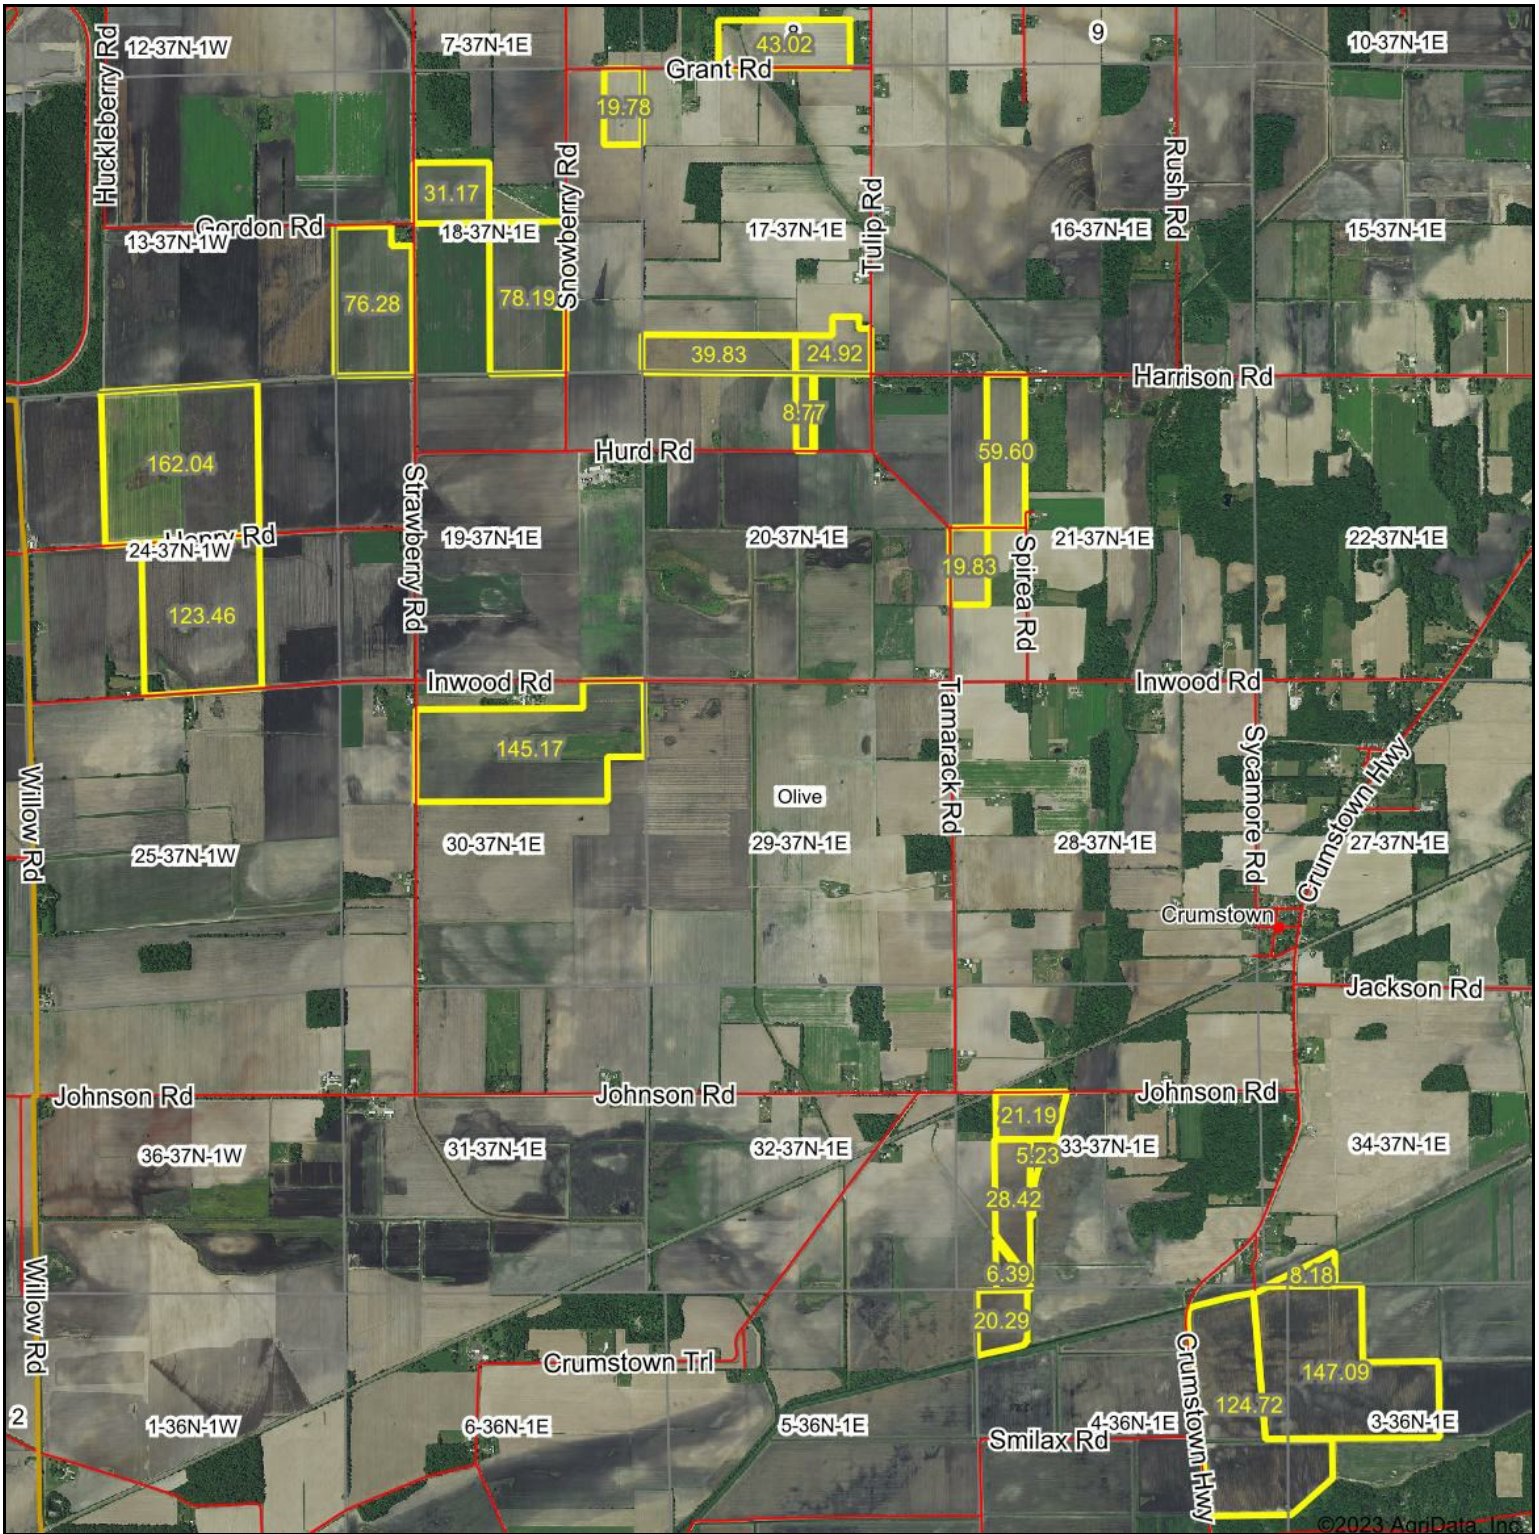

Totzke St. Joseph Farm Map

Map Center: 41° 37' 53.89, -86° 26' 24.6

Maps Provided By:

© AgriData, Inc. 2021 www.AgriDataInc.com

29-37N-1E
St. Joseph County
Indiana

2/24/2023