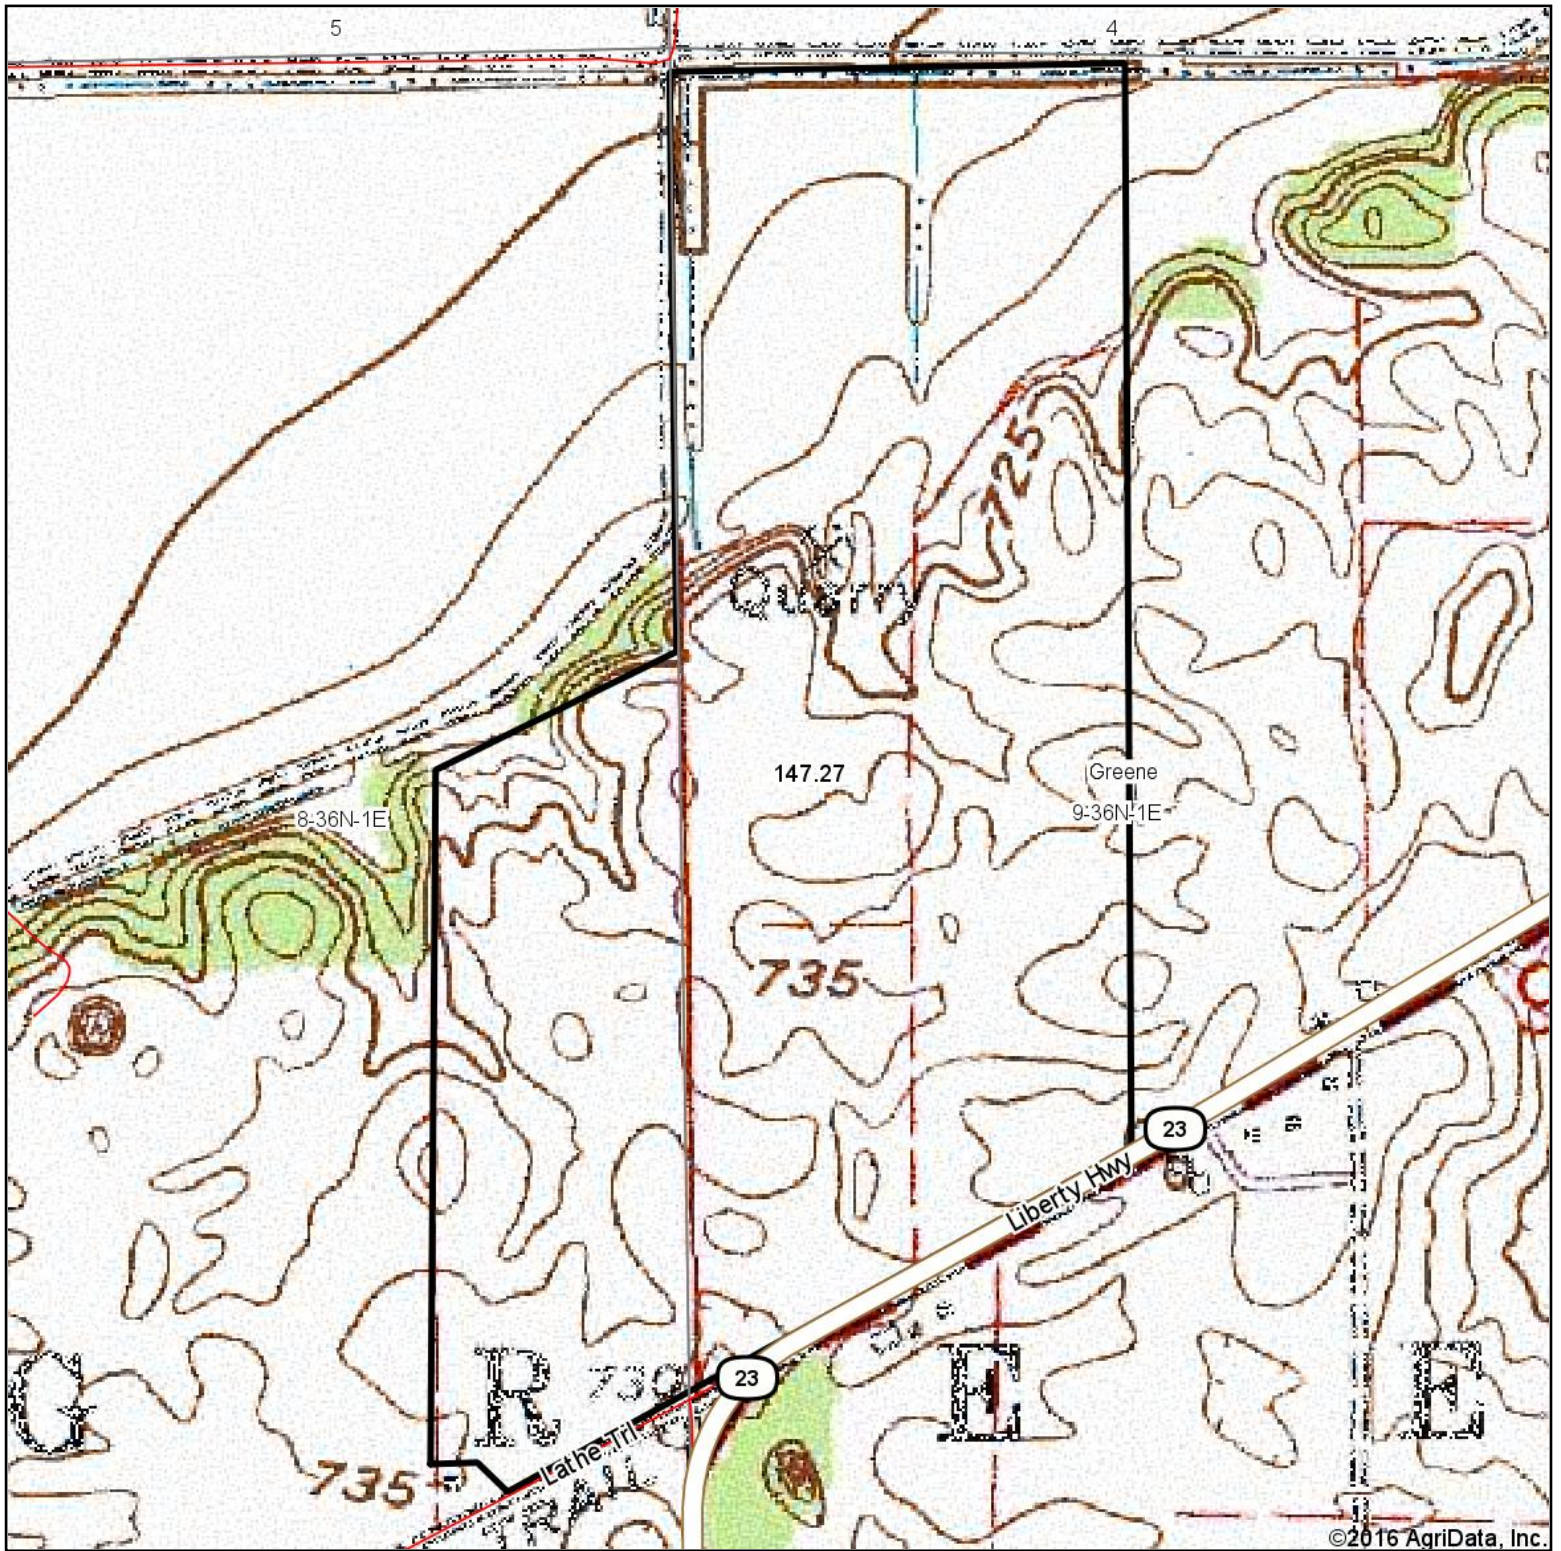

# Topography Map

©2016 AgriData, Inc.

map center: 41° 35' 12.77, -86° 25' 33.46

**9-36N-1E**  
**St Joseph County**  
**Indiana**

10/14/2016