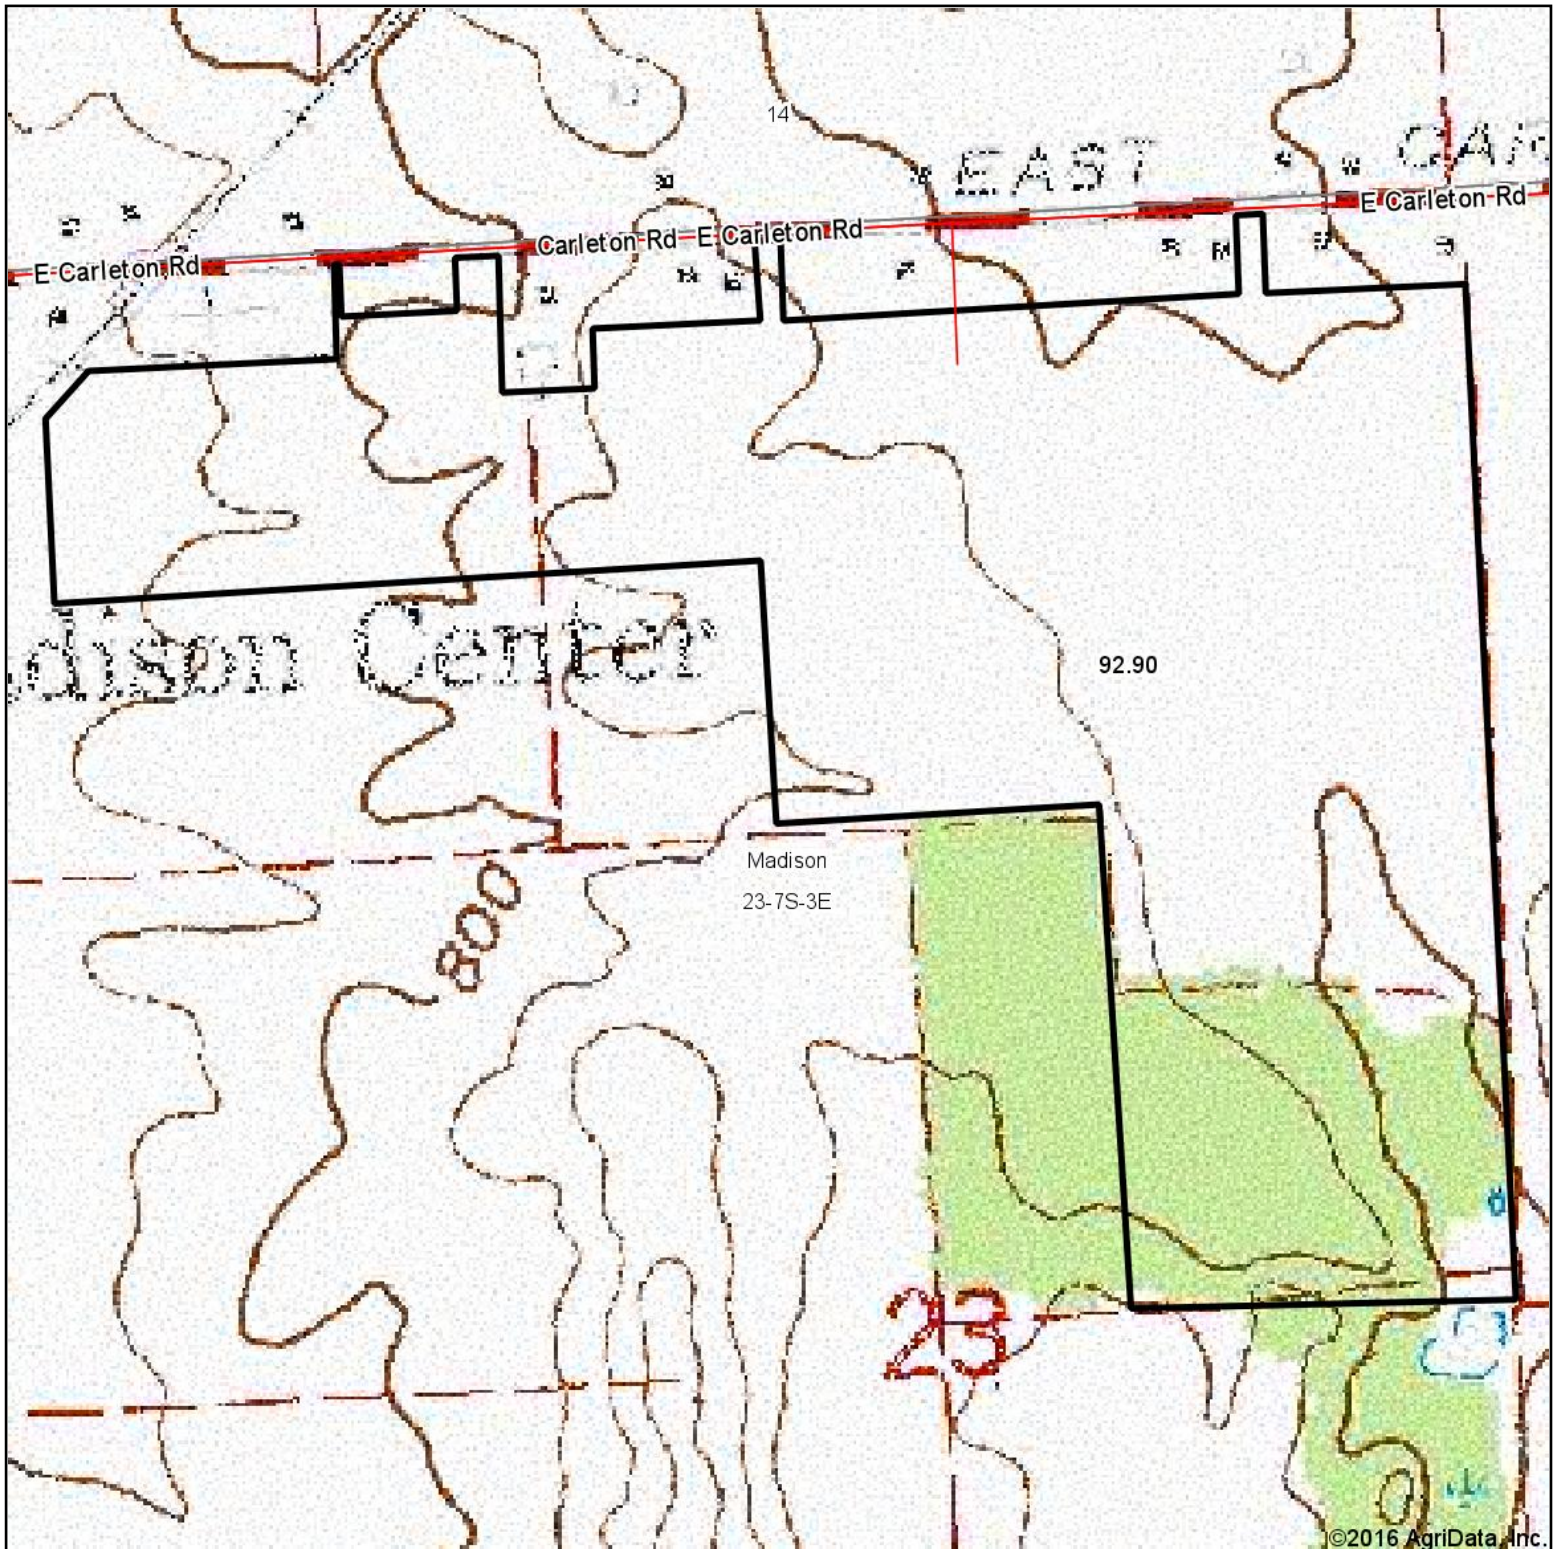

Topography Map

©2016 AgriData, Inc.

map center: 41° 51' 25.07, -84° 2' 2.54

Maps Provided By:

© AgriData, Inc. 2016

www.AgridataInc.com

23-7S-3E
Lenawee County
Michigan

12/6/2016