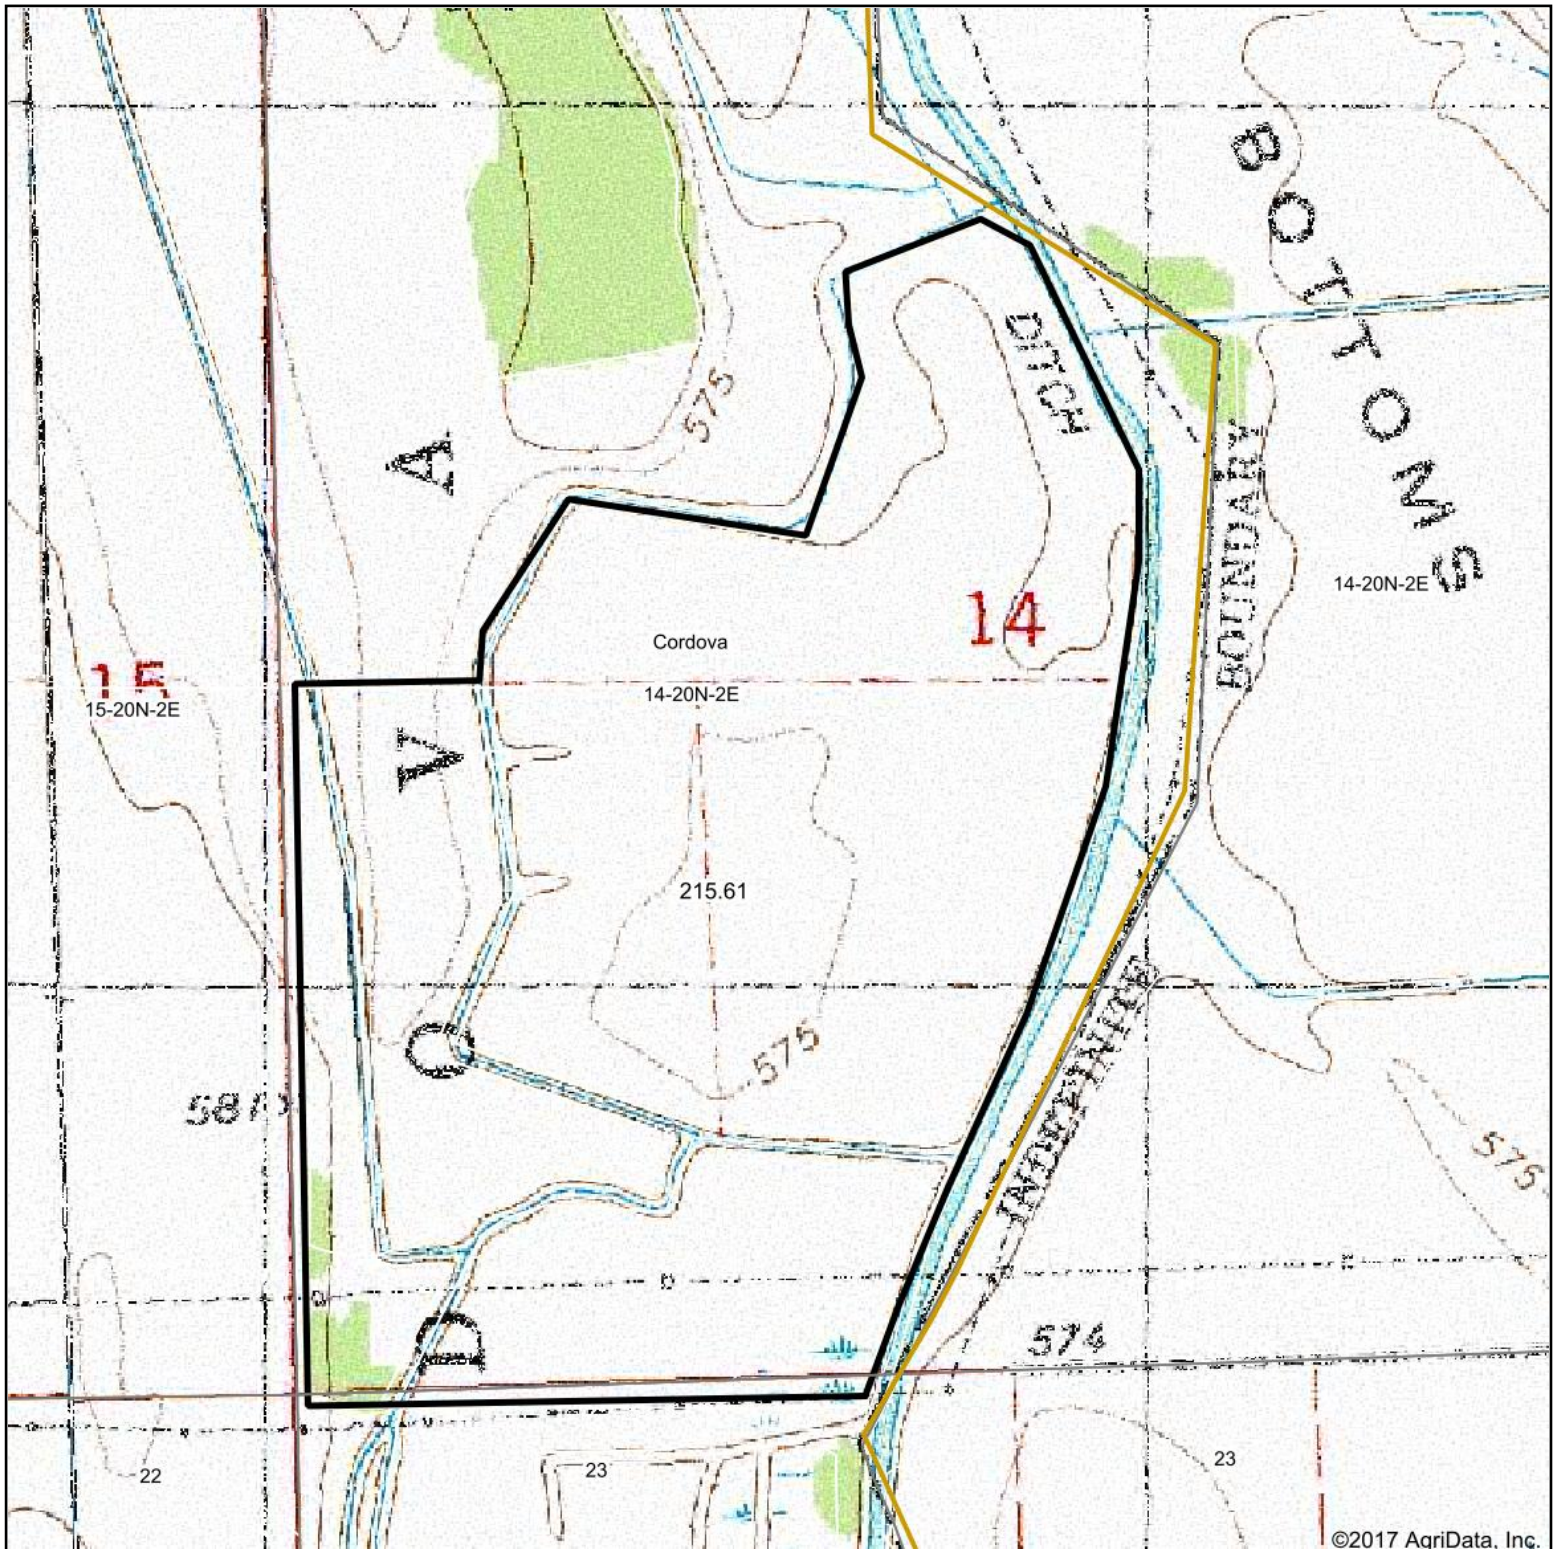

# Topography Map

©2017 AgriData, Inc.

map center: 41° 43' 14.63, -90° 14' 24.83

**14-20N-2E**  
**Rock Island County**  
**Illinois**

12/14/2017