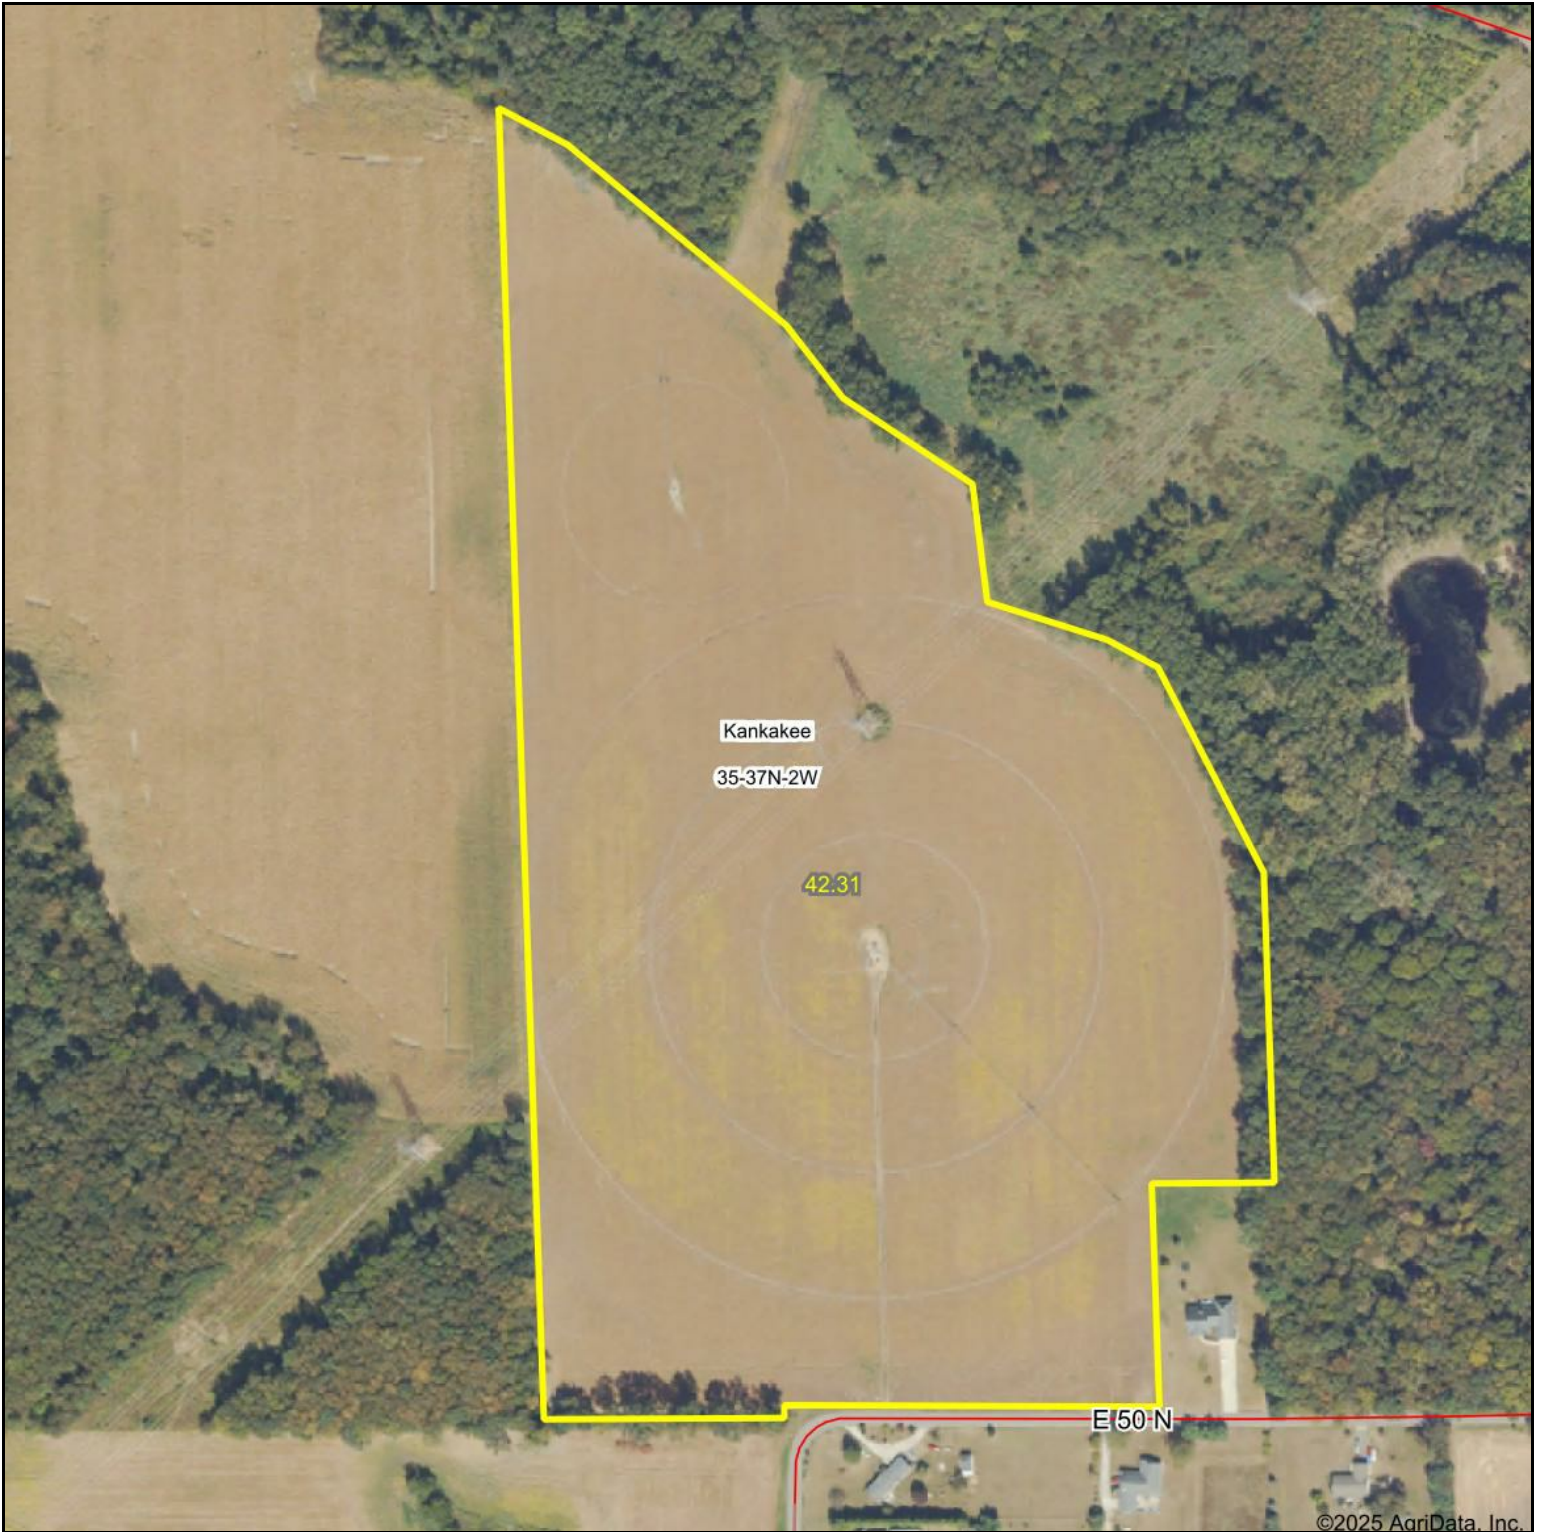

Tuholski Tract 1

©2025 AgriData, Inc.

Boundary Center: $41^{\circ} 37' 2.33$, $-86^{\circ} 36' 57.51$

© AgriData, Inc. 2023 www.AgriDataInc.com

35-37N-2W
LaPorte County
Indiana

10/20/2025