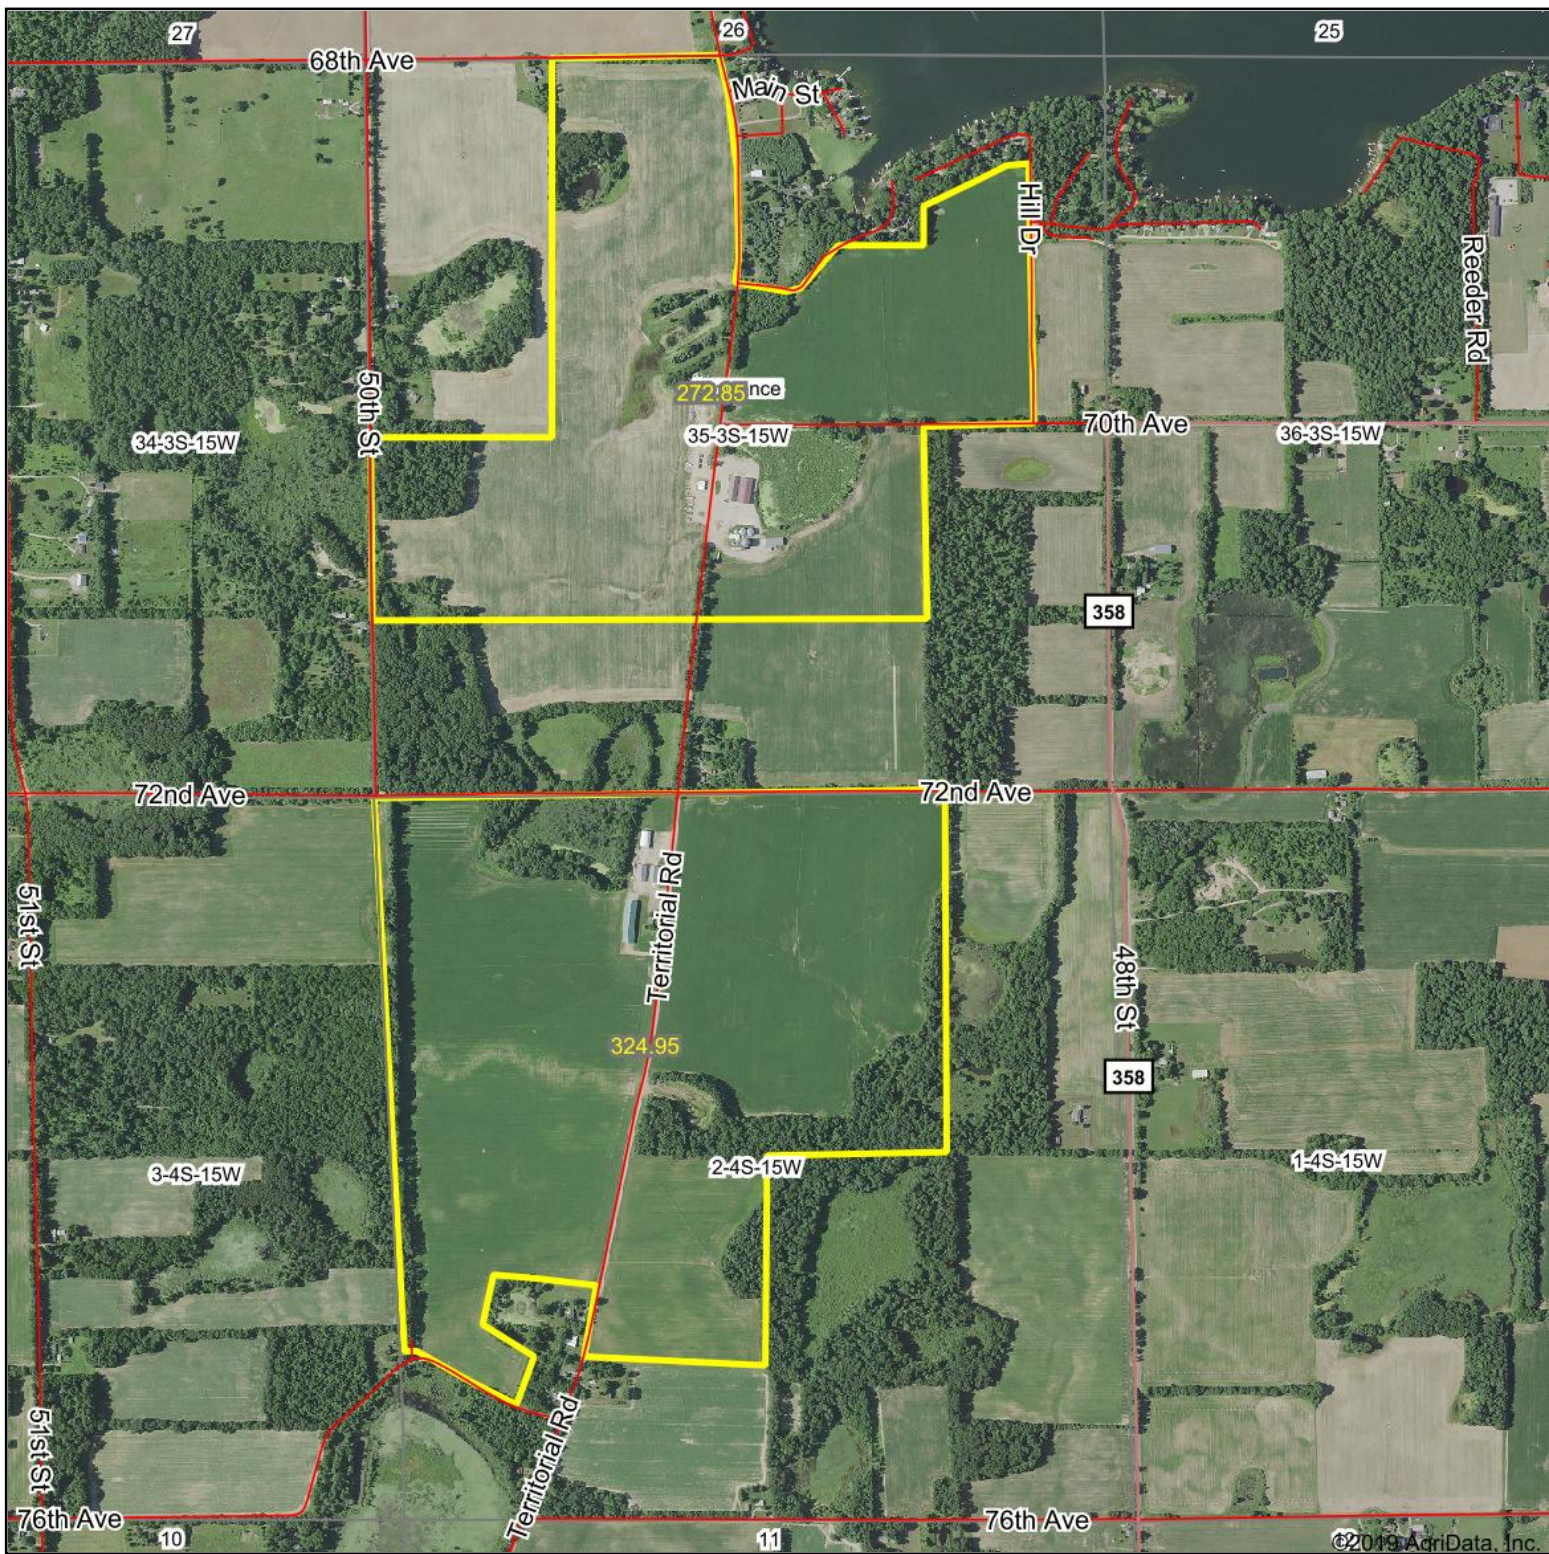

Aerial Map

©2019 AgriData, Inc.

Map Center: 42° 9' 25.3, -86° 1' 15.61

Maps Provided By:

© AgriData, Inc. 2019 www.AgriDataInc.com

35-3S-15W
Van Buren County
Michigan

4/2/2020