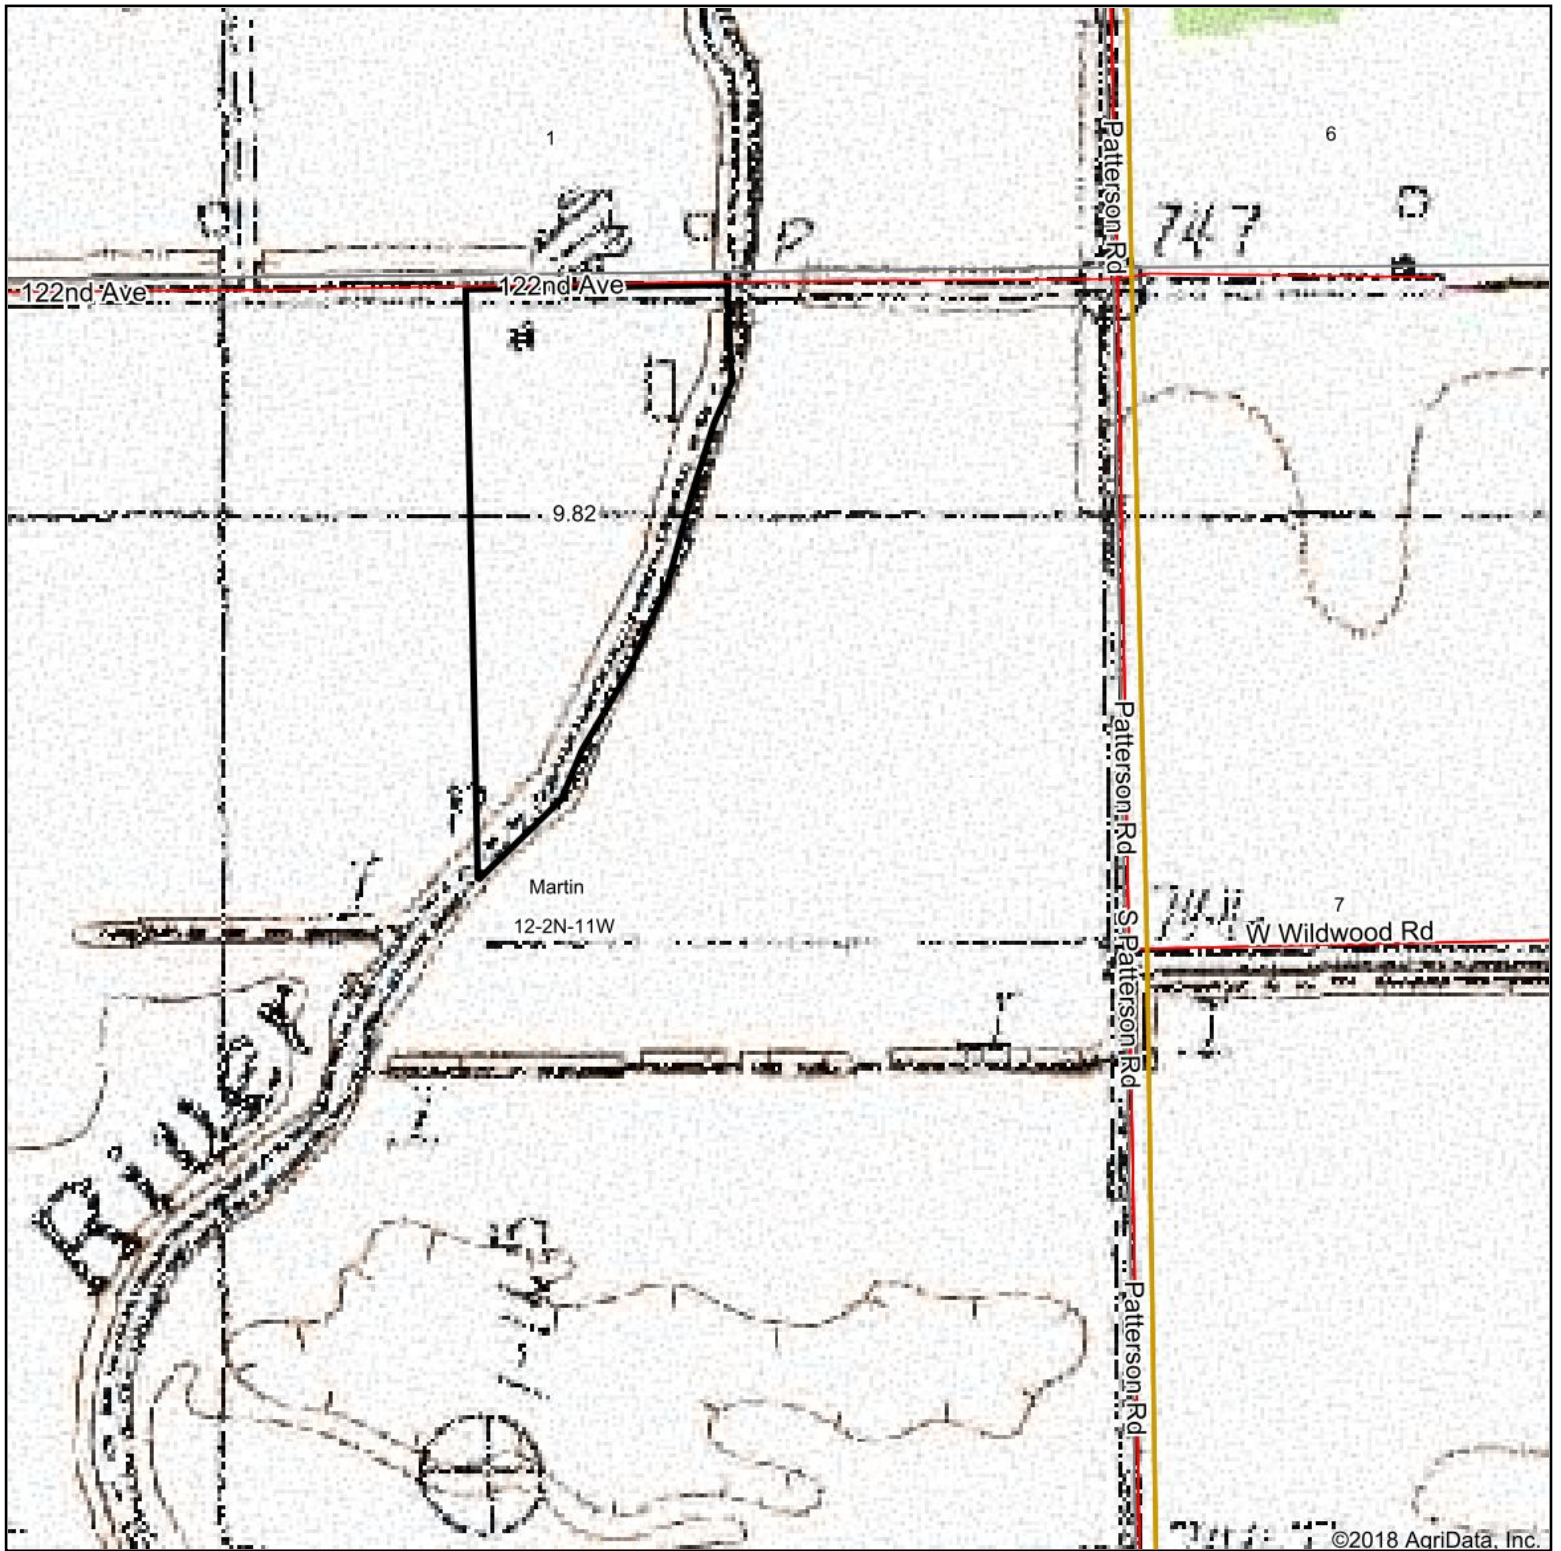

Topography Map

map center: 42° 34' 43.09, -85° 32' 44.88

0ft 443ft 886ft

Maps Provided By:

12-2N-11W
Allegan County
Michigan

3/16/2018