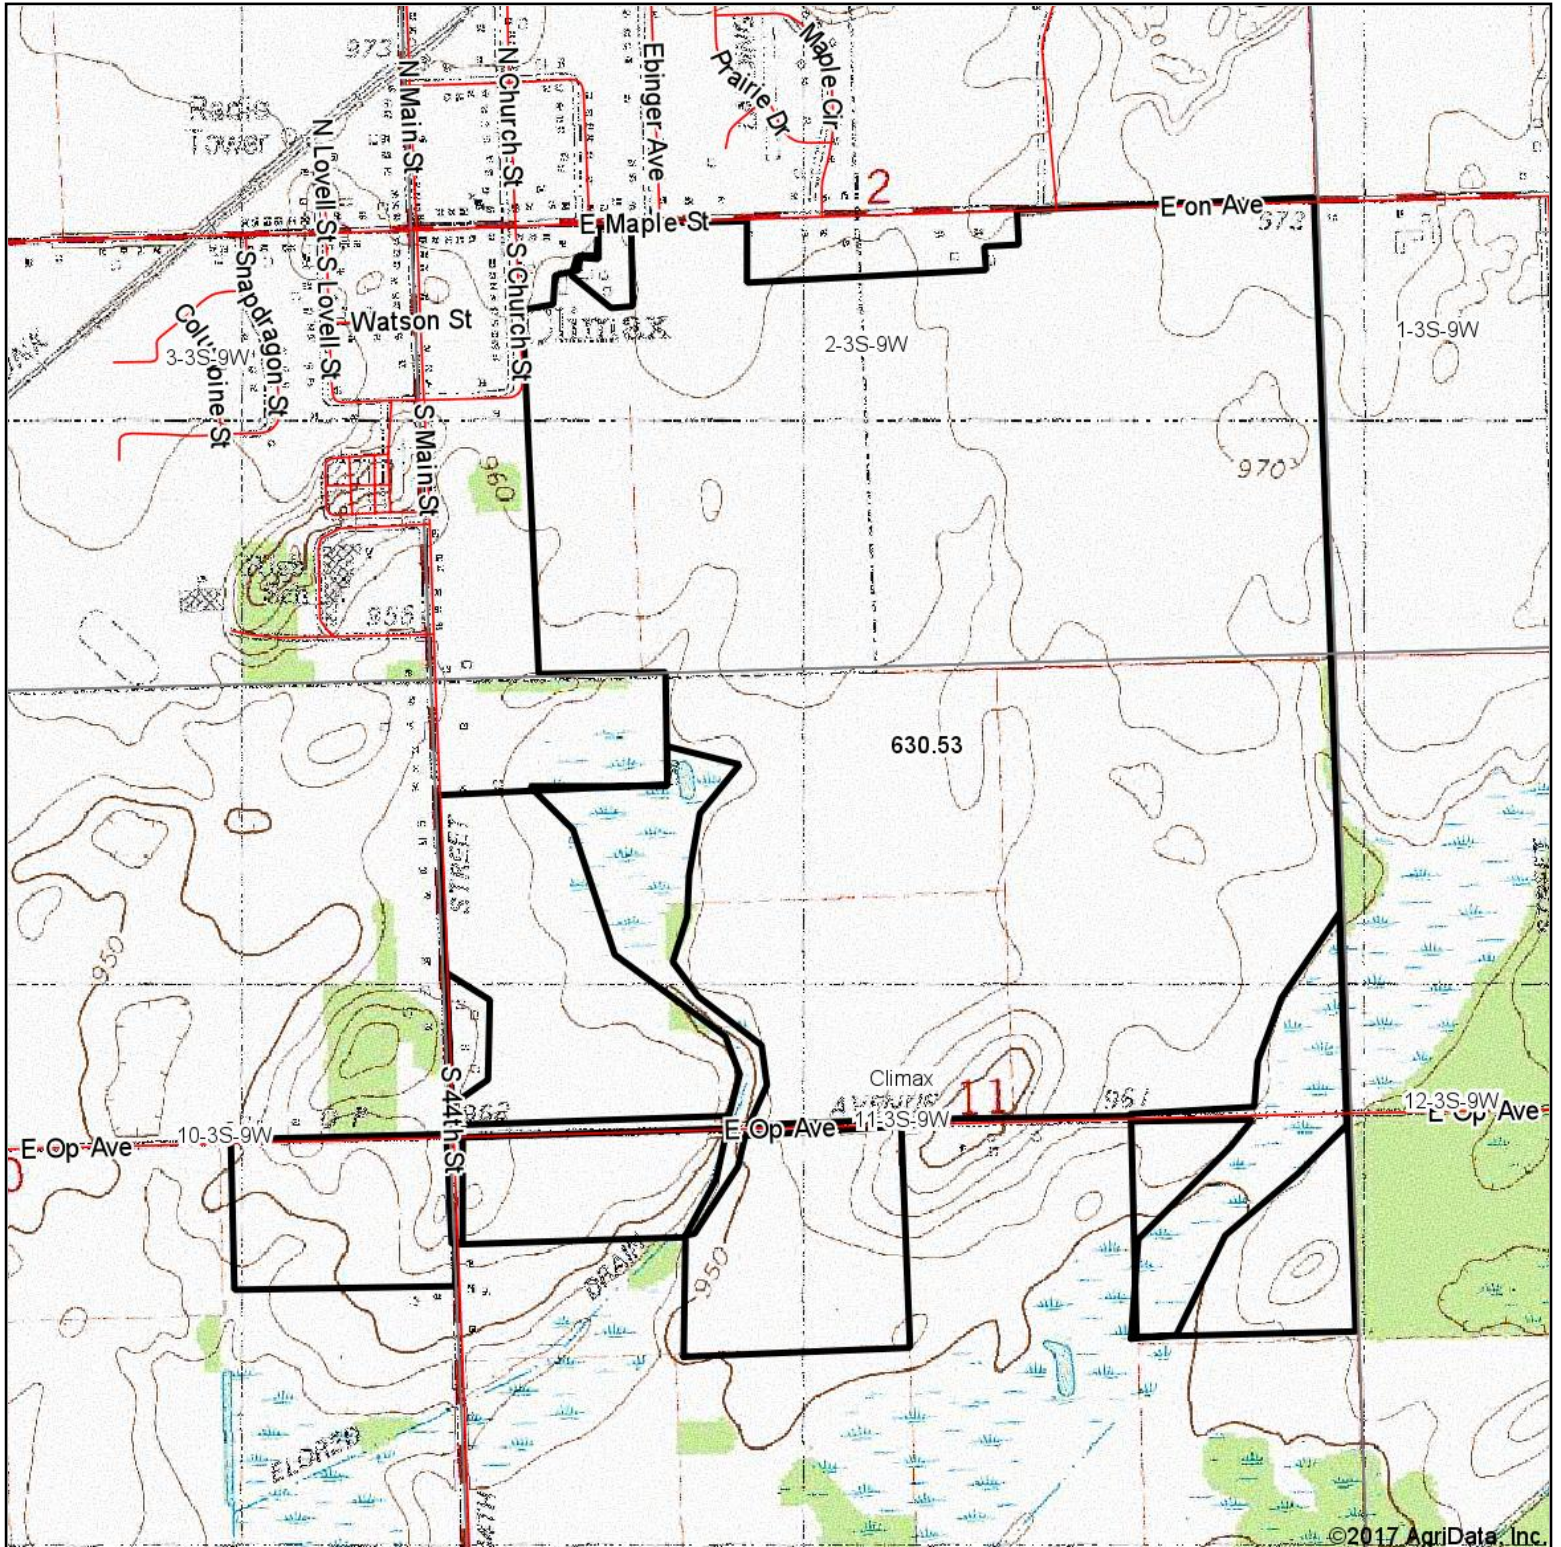

Topography Map

©2017 AgriData, Inc.

map center: 42° 13' 45.28, -85° 19' 41.9

0ft 1286ft 2572ft

Maps Provided By:

© AgriData, Inc. 2017

www.AgriDataInc.com

11-3S-9W
Kalamazoo County
Michigan

7/5/2017

Topography Map

map center: 42° 10' 11.62, -85° 18' 11.68

0ft 751ft 1503ft

Maps Provided By:

© AgriData, Inc. 2017

www.AgriDataInc.com

36-3S-9W
Kalamazoo County
Michigan