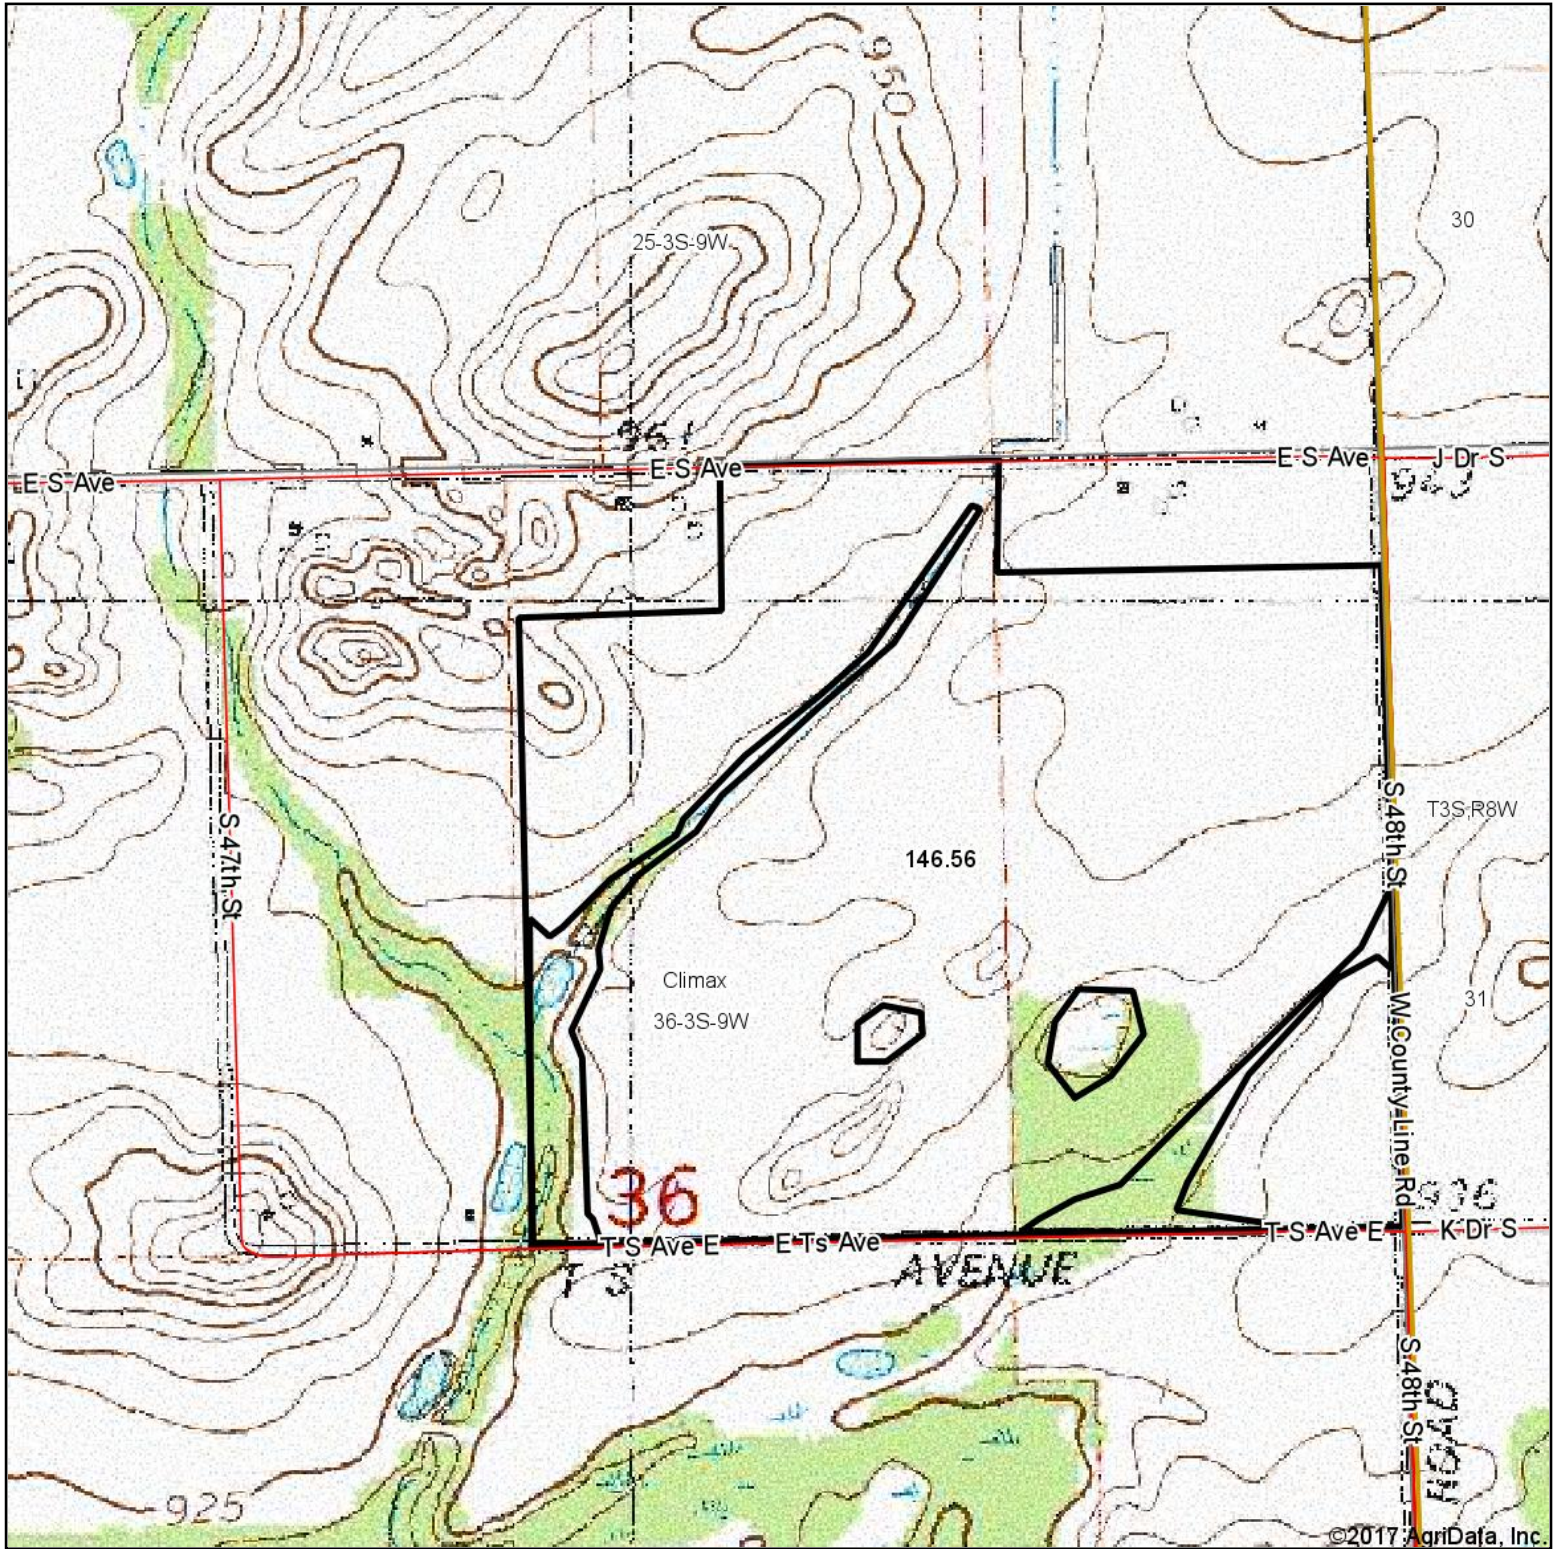

Topography Map

©2017 AgriData, Inc.

map center: 42° 13' 45.28, -85° 19' 41.9

0ft 1286ft 2572ft

Maps Provided By:

© AgriData, Inc. 2017

www.AgriDataInc.com

11-3S-9W
Kalamazoo County
Michigan

7/5/2017

Topography Map

map center: 42° 10' 11.62, -85° 18' 11.68

0ft 751ft 1503ft

Maps Provided By:

© AgriData, Inc. 2017

www.AgriDataInc.com

36-3S-9W
Kalamazoo County
Michigan