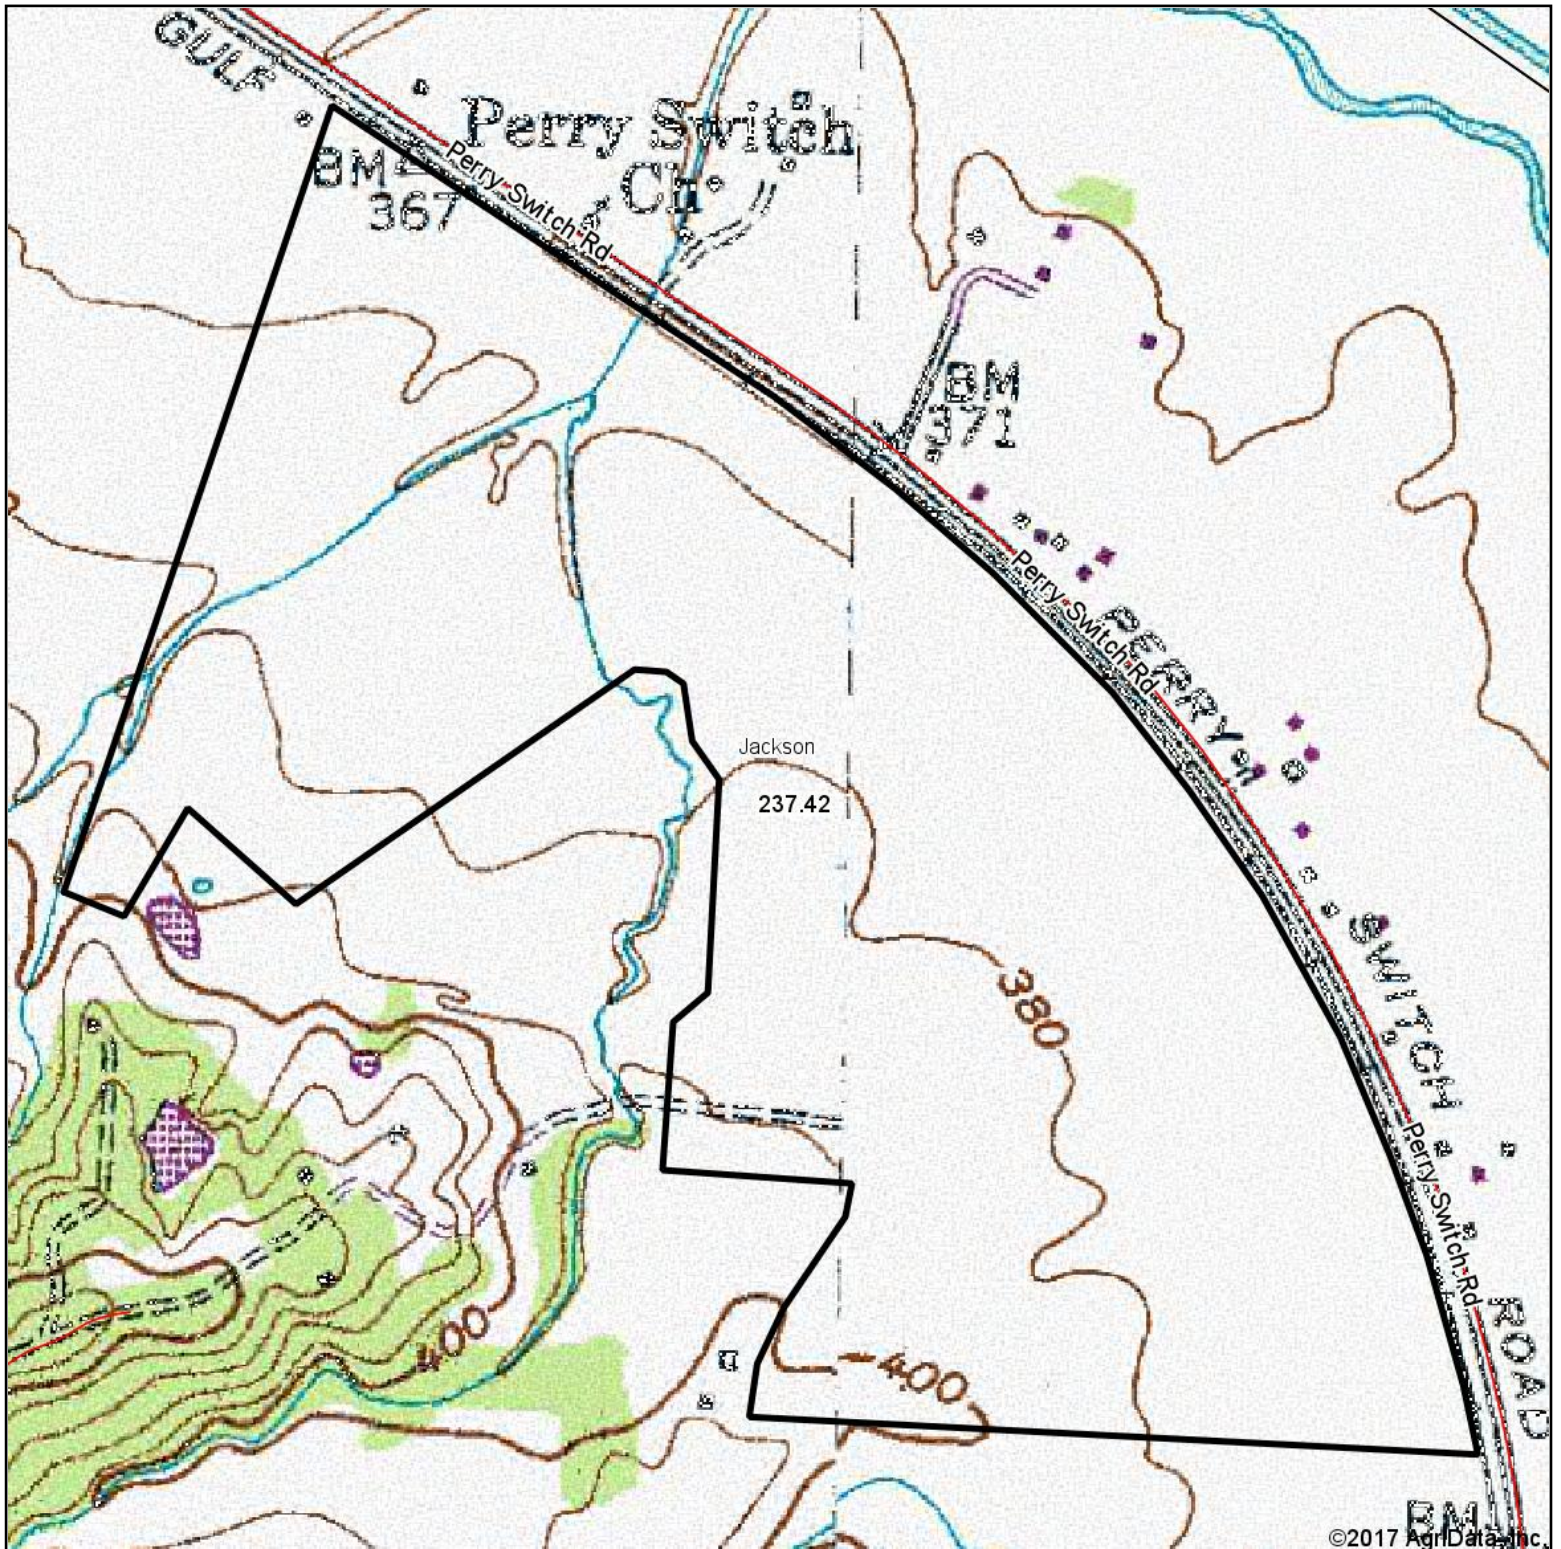

# Topography Map

map center: 35° 33' 27.76, -88° 45' 3.34

0ft 781ft 1562ft

Maps Provided By:

© AgriData, Inc. 2017

www.AgriDataInc.com

Madison County  
Tennessee

3/29/2017