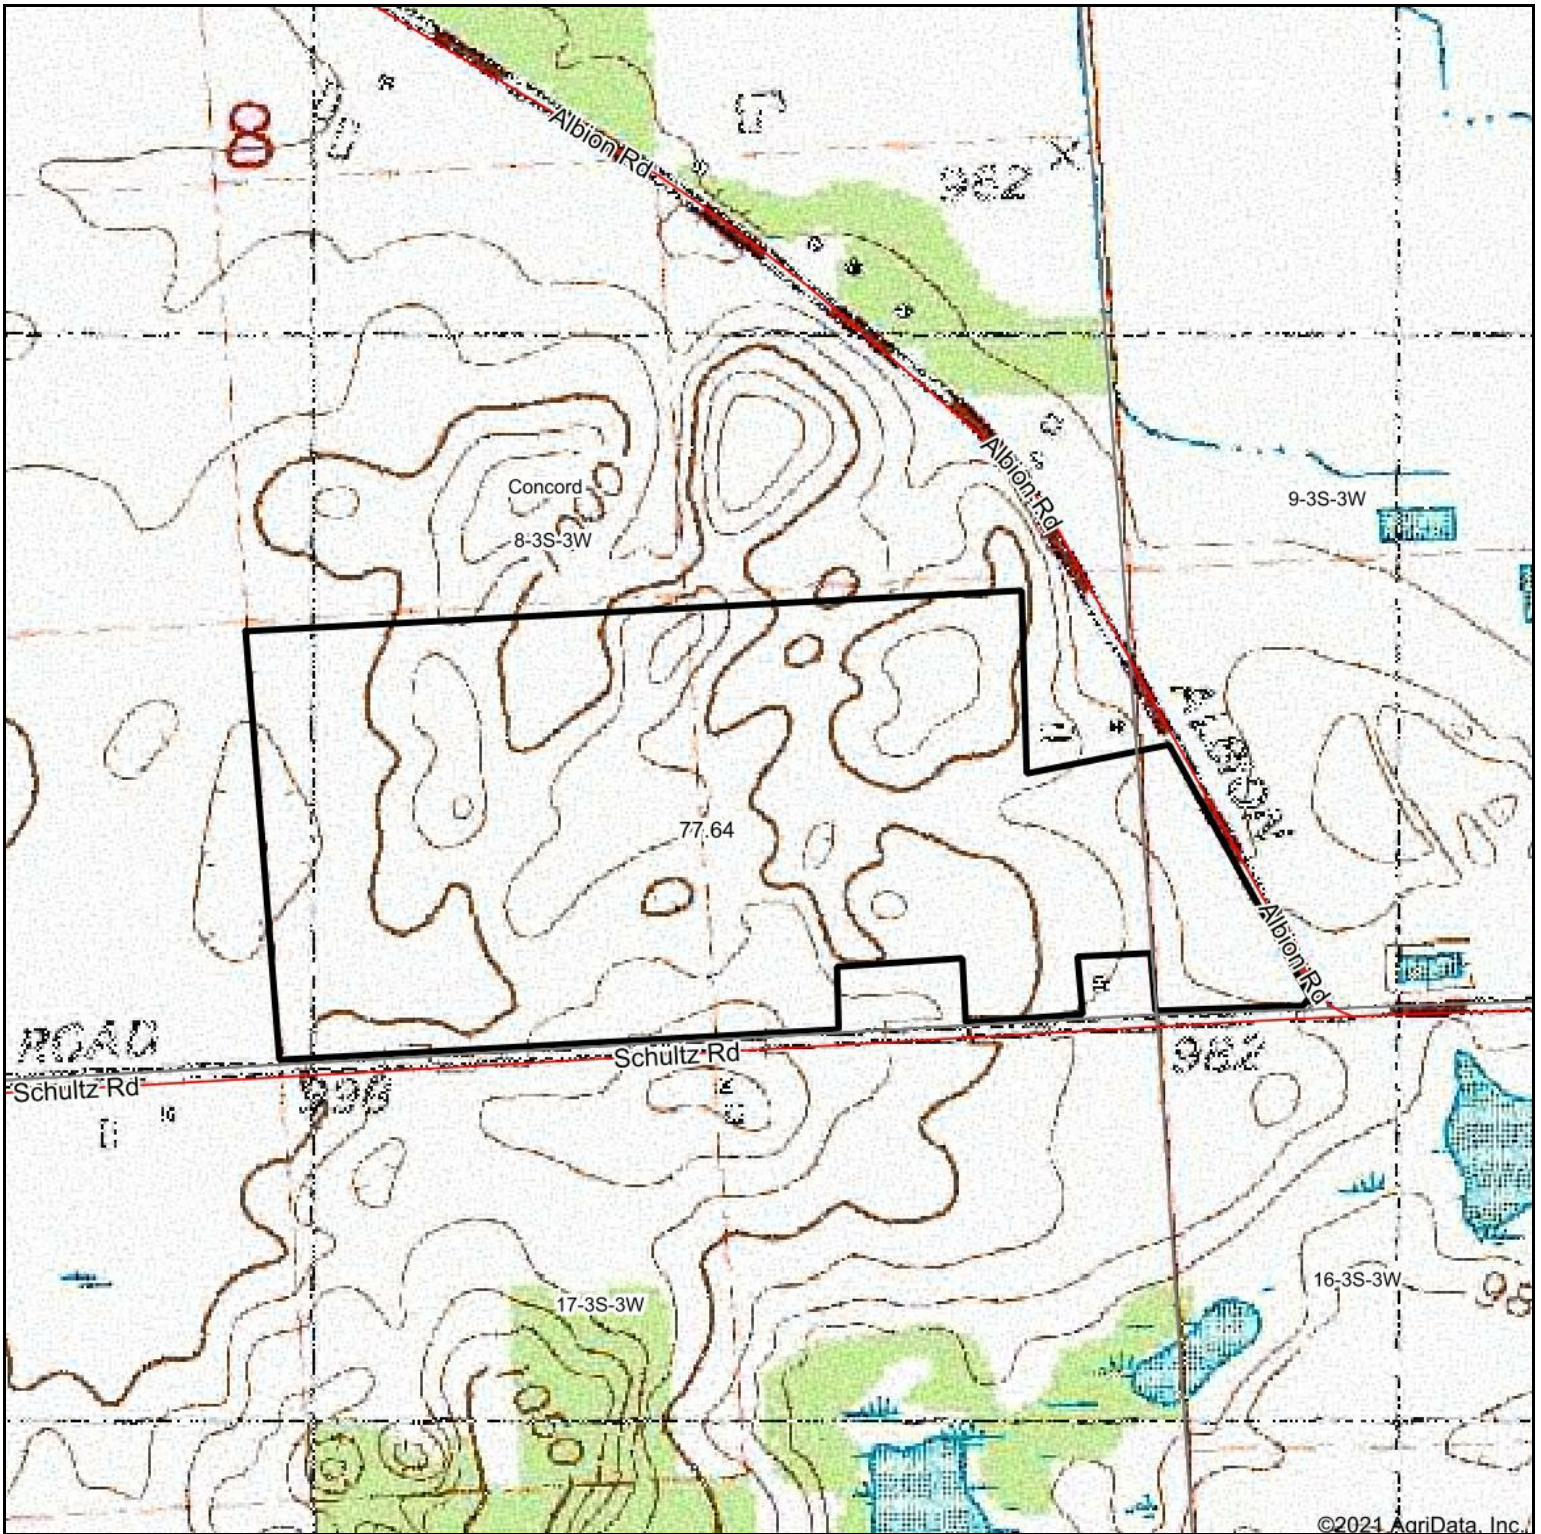

Topography Map

©2021 AgriData, Inc.

map center: 42° 13' 12.39, -84° 40' 50.87

Maps Provided By:

© AgriData, Inc. 2021 www.AgriDataInc.com

8-3S-3W
Jackson County
Michigan

11/15/2021