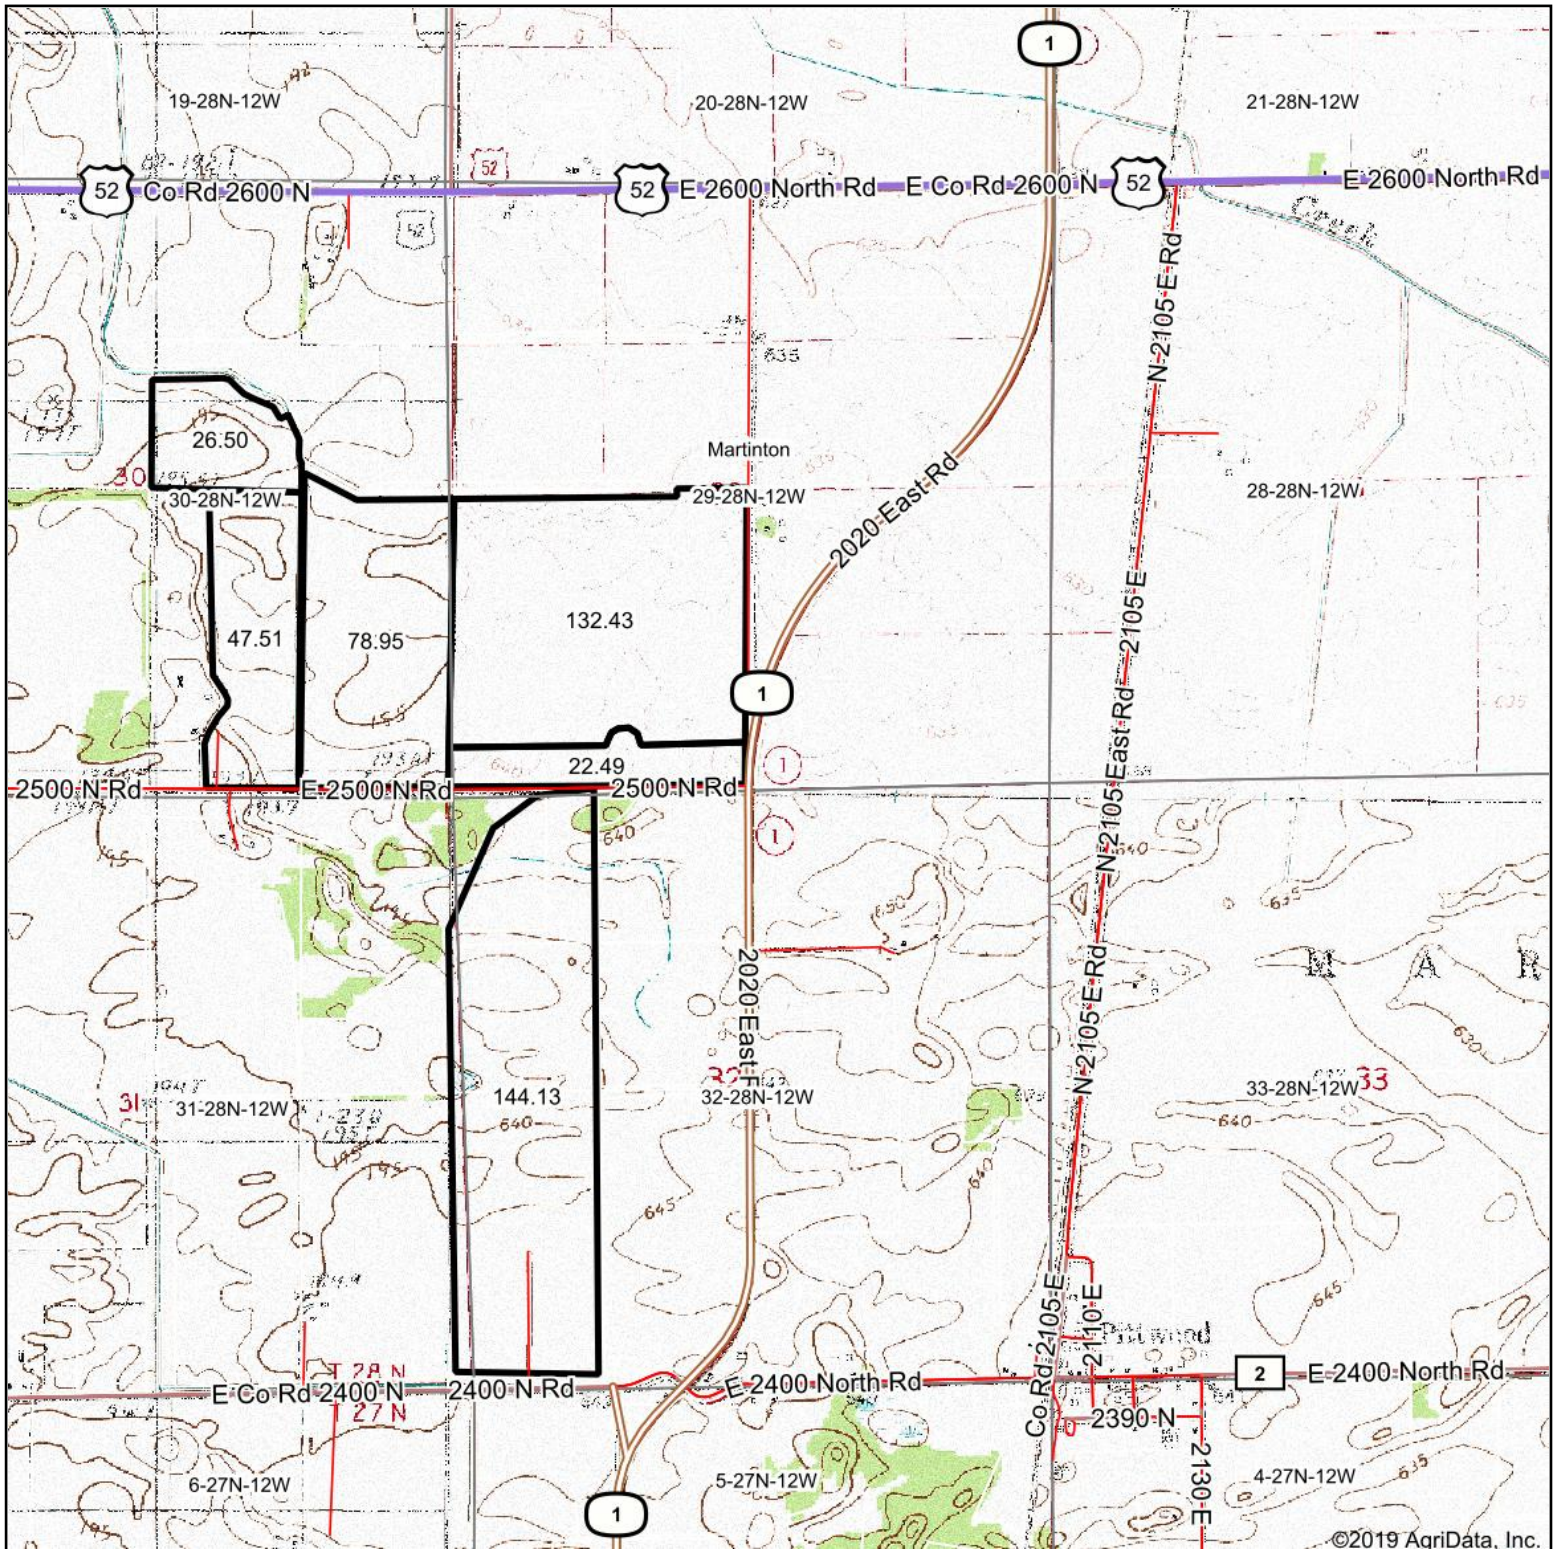

Topography Map

©2019 AgriData, Inc.

map center: 40° 52' 31.56, -87° 44' 22.41

Maps Provided By:

© AgriData, Inc. 2019

www.AgrIDataInc.com

29-28N-12W
Iroquois County
Illinois

3/4/2019