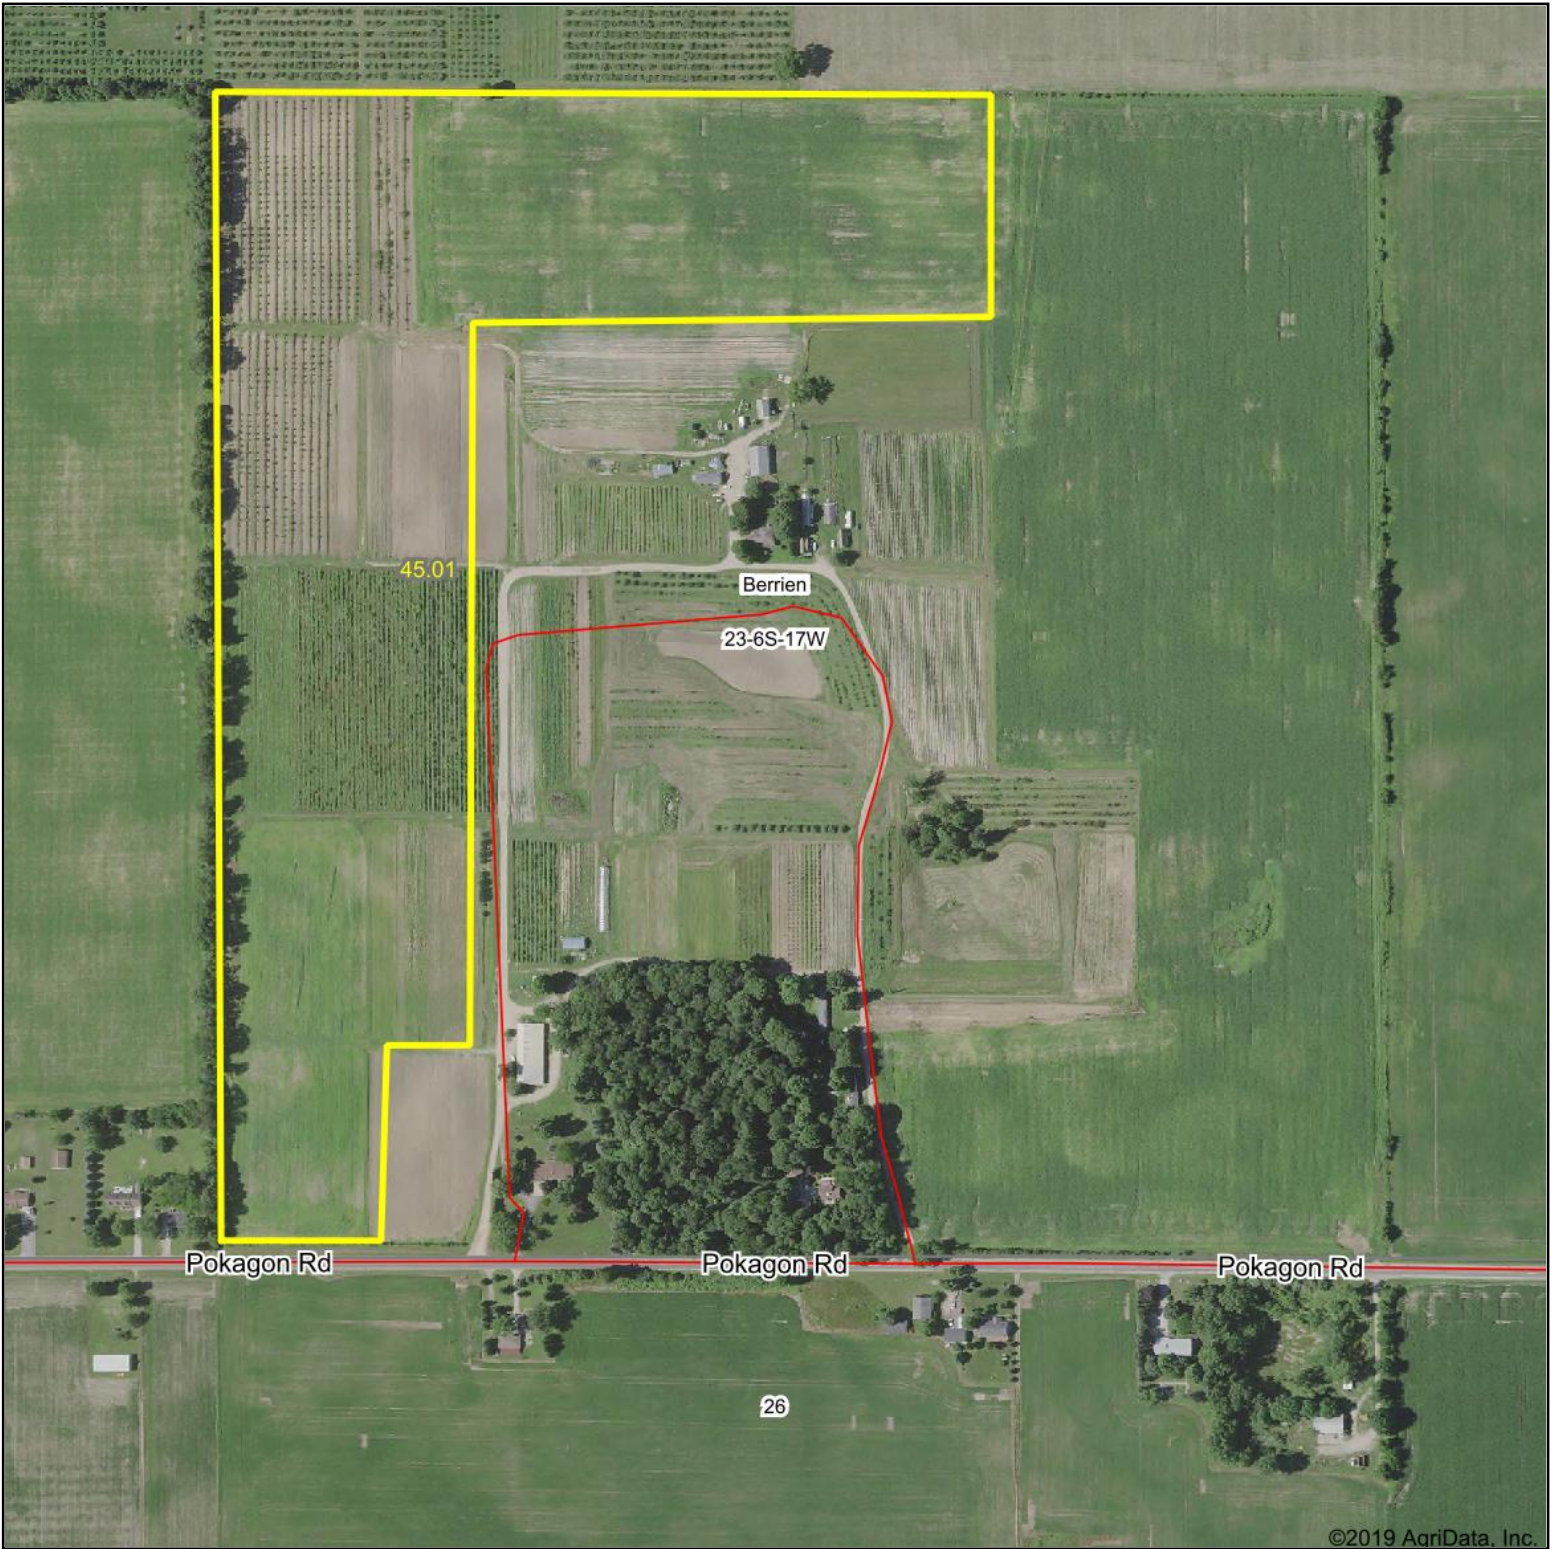

Aerial Map

Map Center: 41° 55' 51.32, -86° 15' 8.71

23-6S-17W
Berrien County
Michigan

Maps Provided By:
surety
CUSTOMIZED ONLINE MAPPING
© AgriData, Inc. 2019 www.AgridataInc.com

7/16/2019