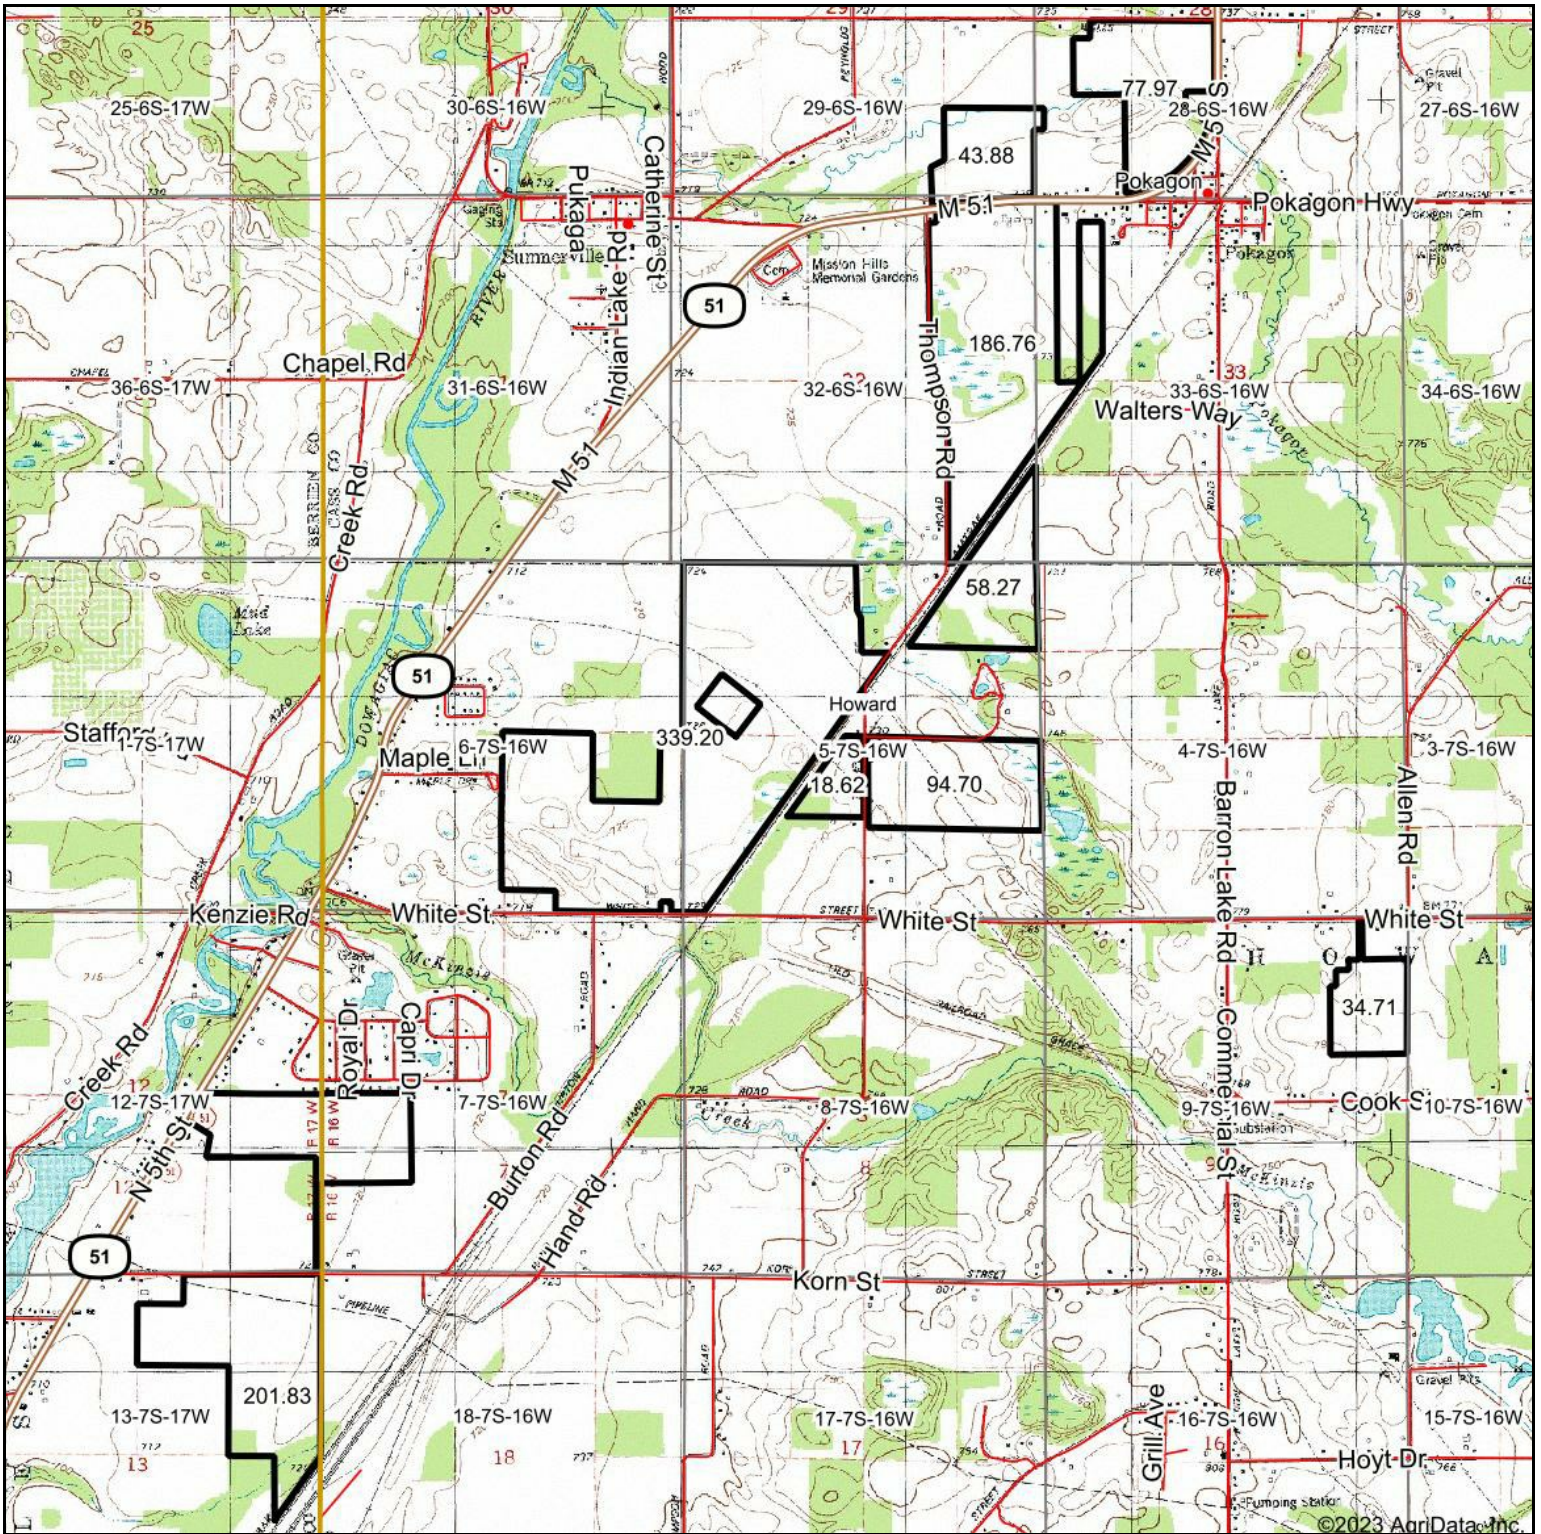

Topography Map

map center: 41° 53' 24.64, -86° 11' 59.14

5-7S-16W
Cass County
Michigan

3/30/2023

Maps Provided By:

© AgriData, Inc. 2023 www.AgriDataInc.com