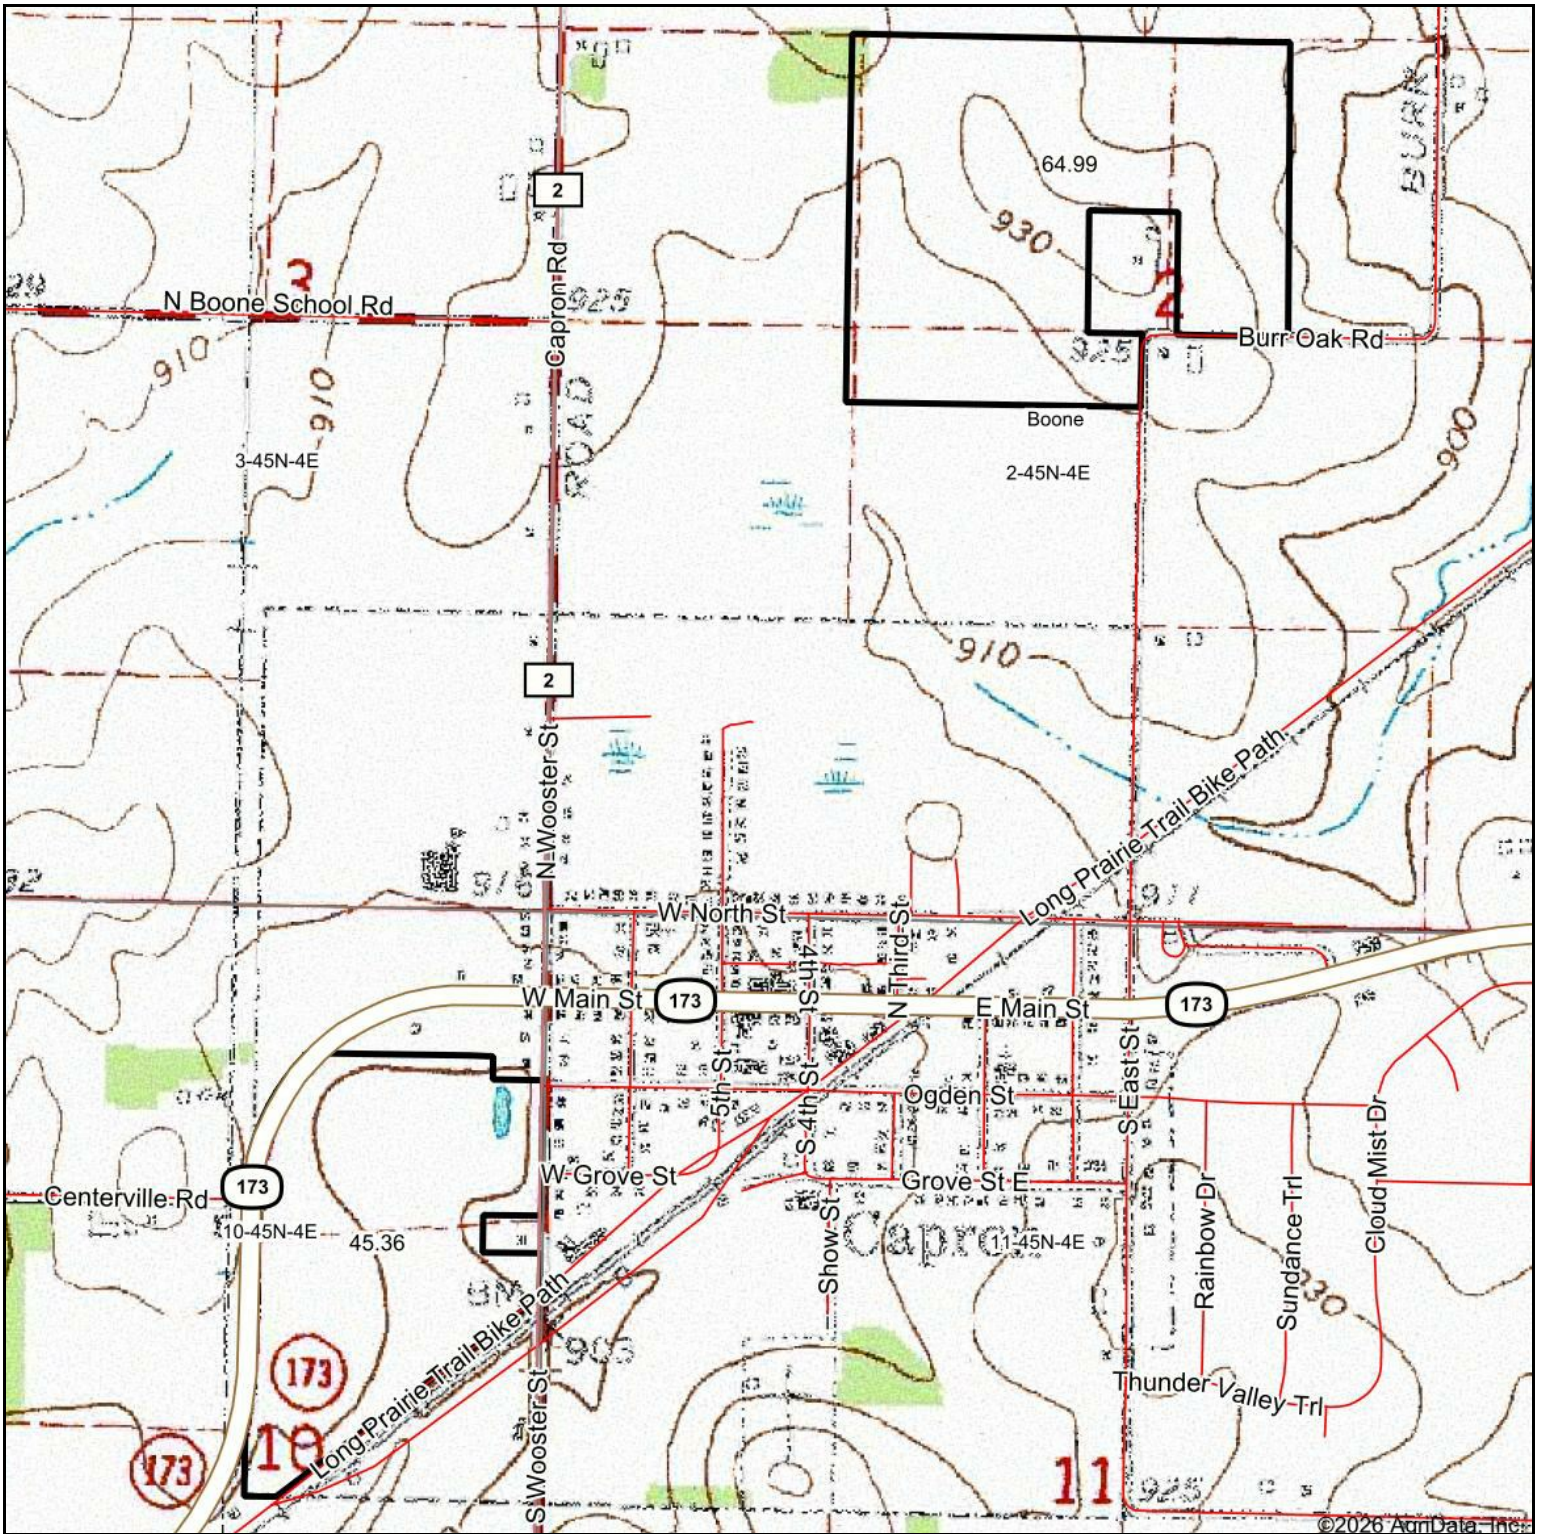

# Topography Map

Map Center: 42° 24' 8.18, -88° 44' 28.57

**2-45N-4E**  
**Boone County**  
**Illinois**

6/25/2026

Maps Provided By:

© AgriData, Inc. 2025 www.AgriDataInc.com