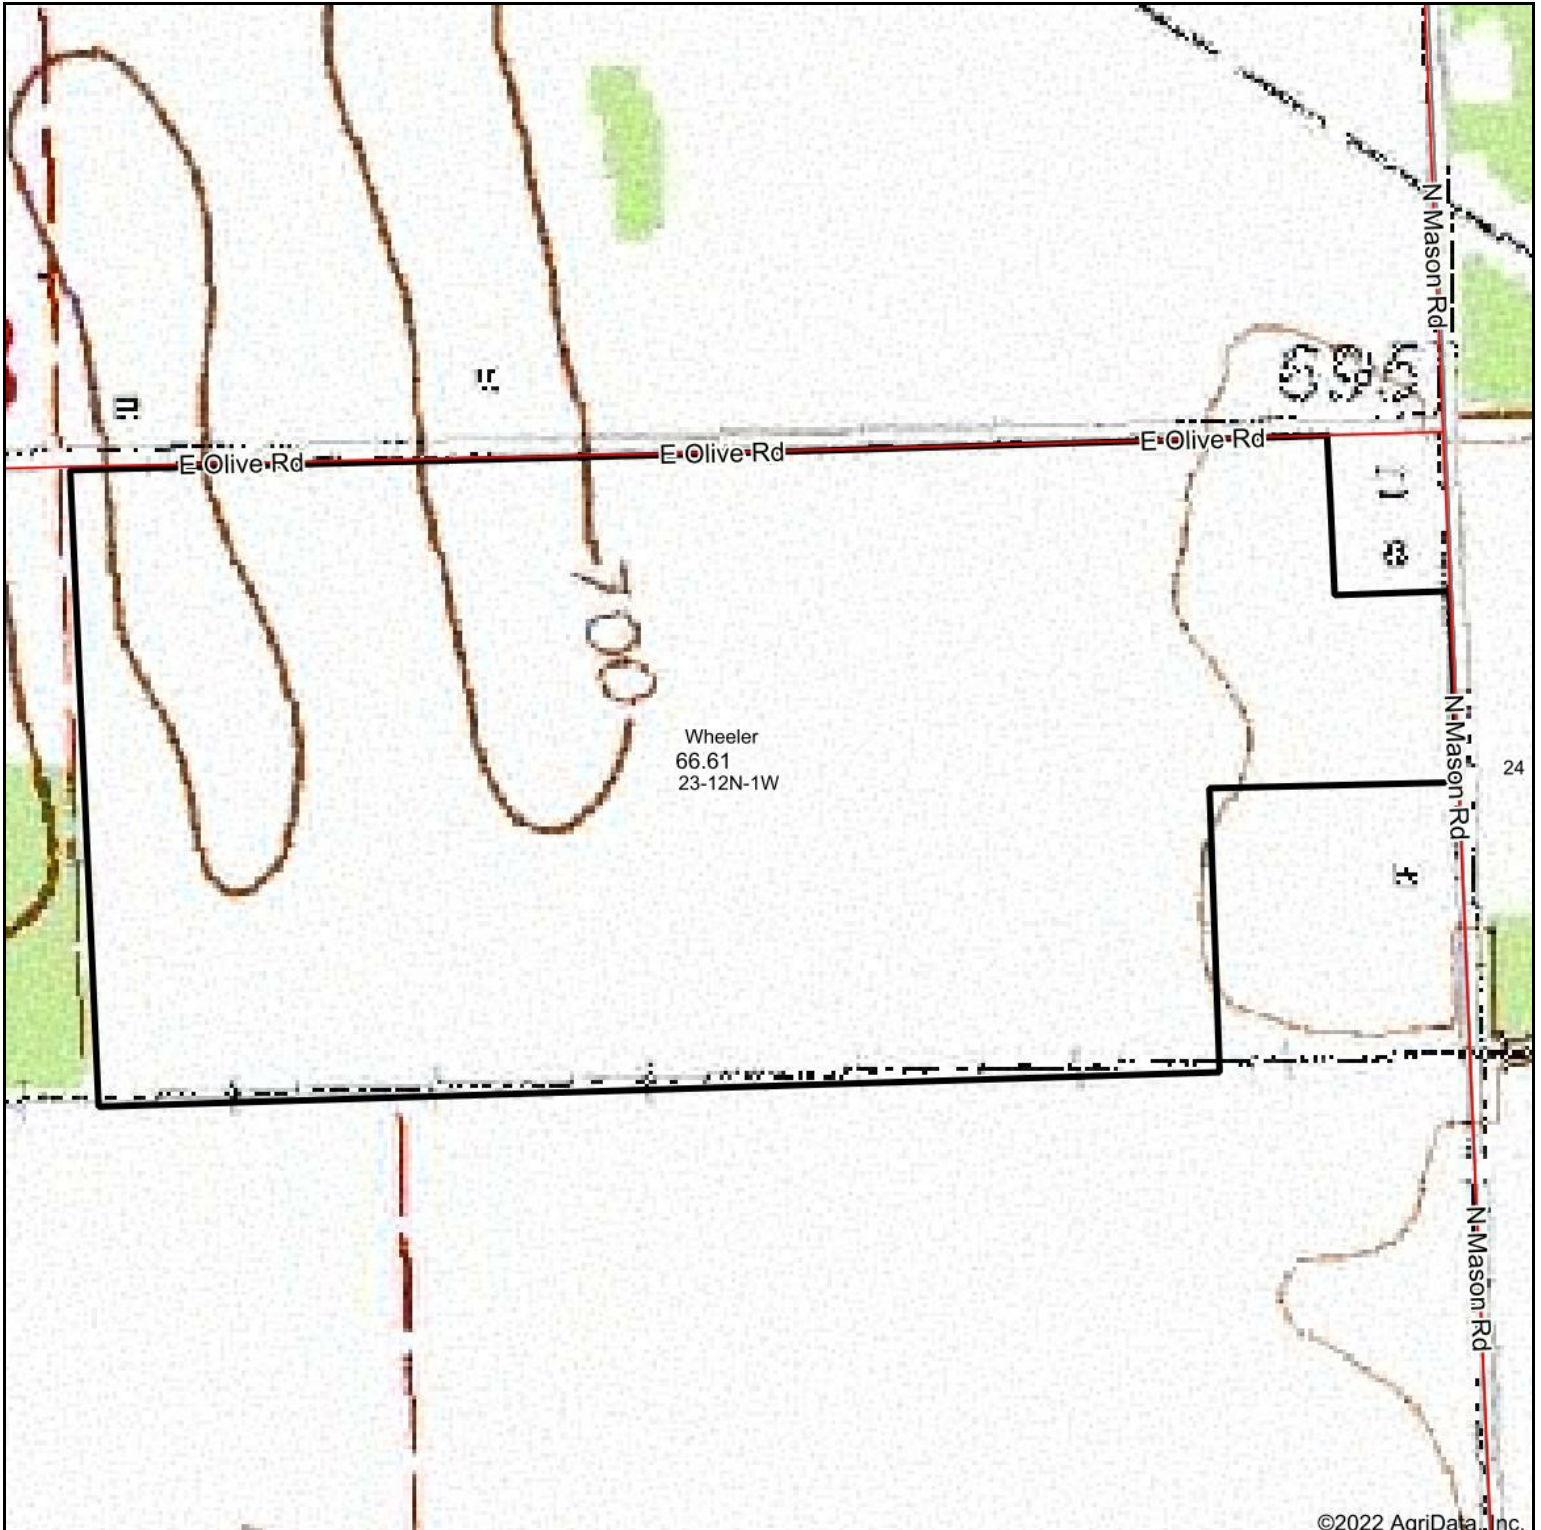

Topography Map

©2022 AgriData, Inc.

map center: 43° 24' 48.74, -84° 23' 40.09

Maps Provided By:

© AgriData, Inc. 2021 www.AgriDataInc.com

23-12N-1W
Gratiot County
Michigan

9/7/2022