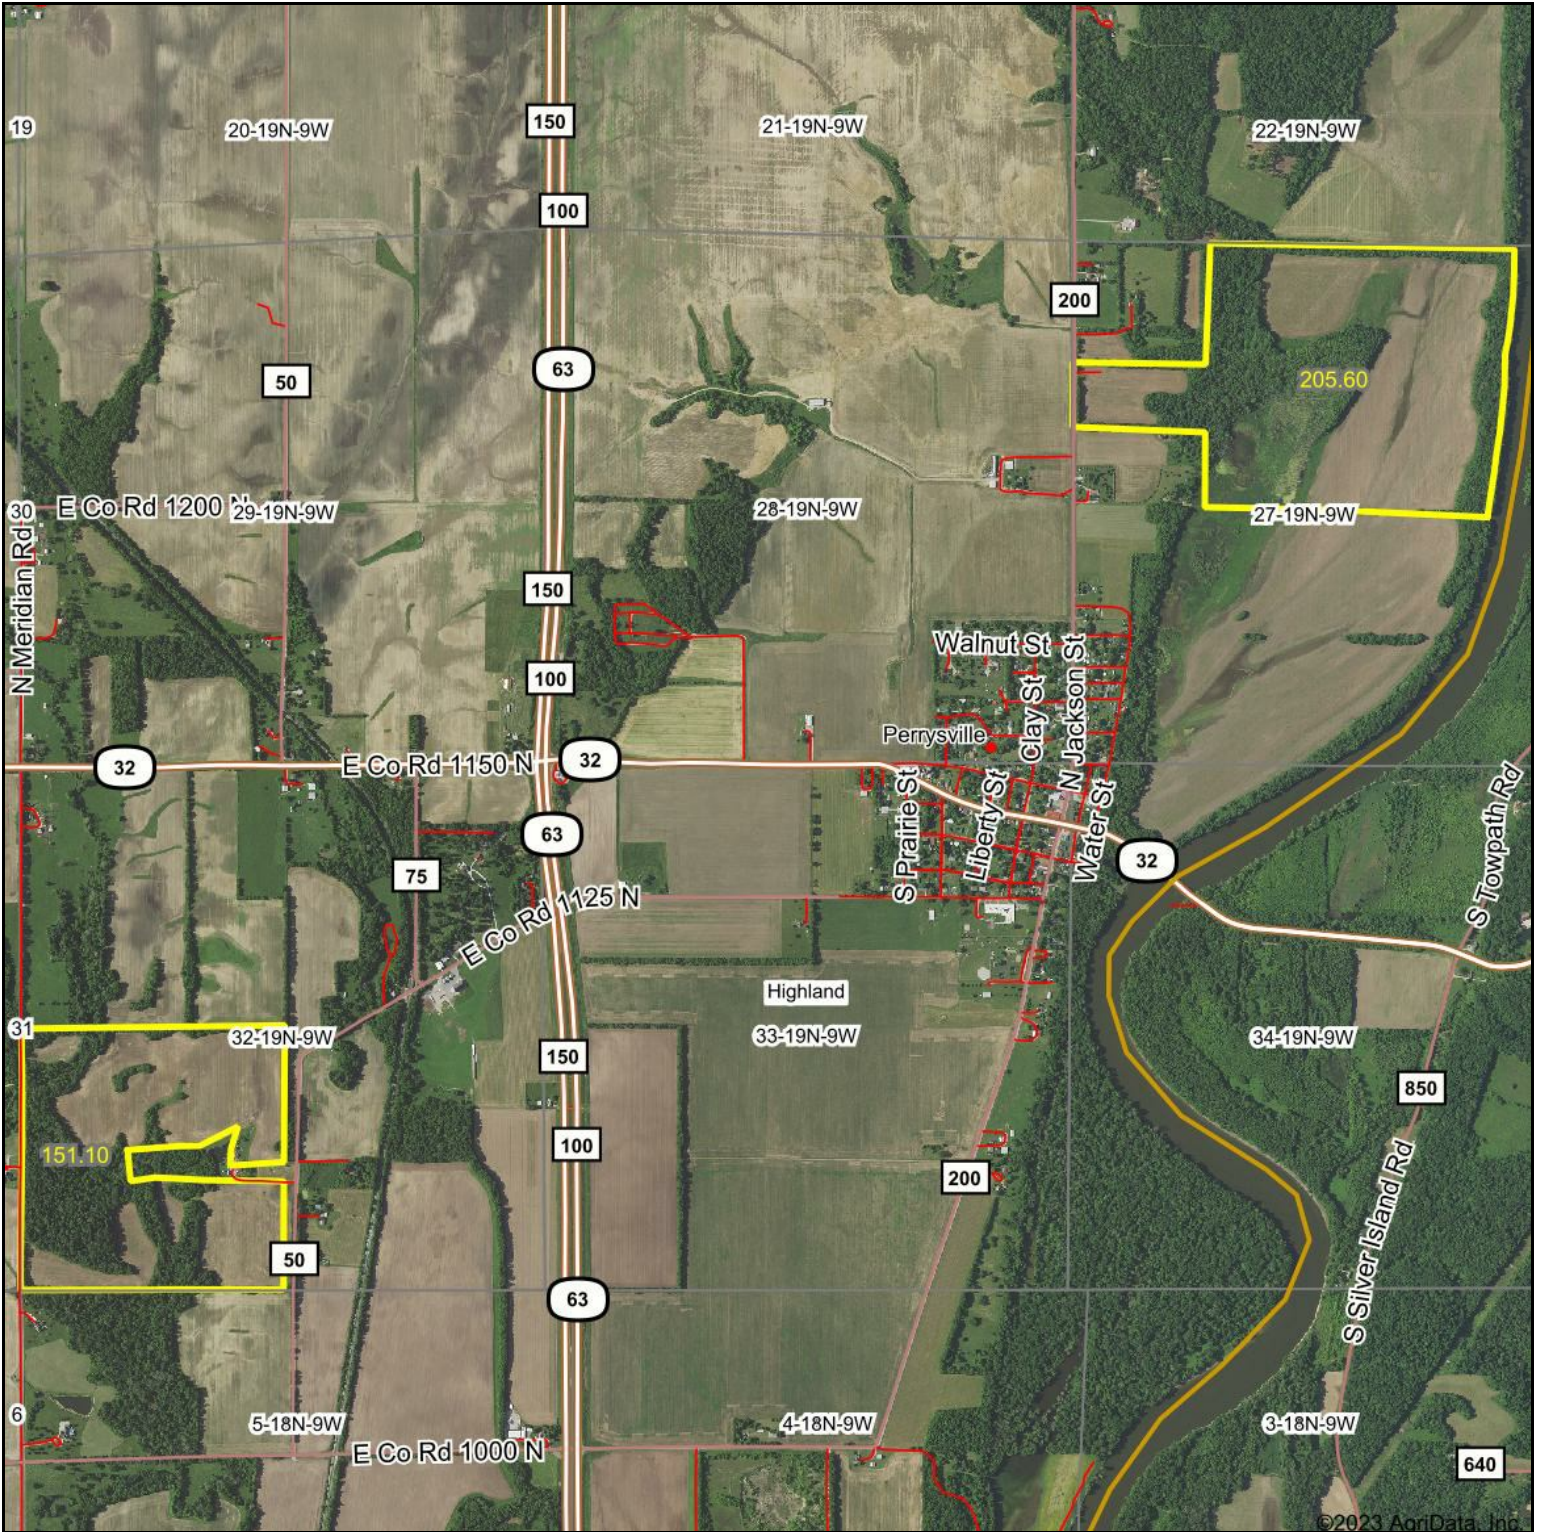

Kemna Map

©2023 AgriData, Inc.

Map Center: 40° 3' 10.49, -87° 26' 37.91

Maps Provided By:

© AgriData, Inc. 2023 www.AgridataInc.com

33-19N-9W
Vermillion County
Indiana

3/24/2023