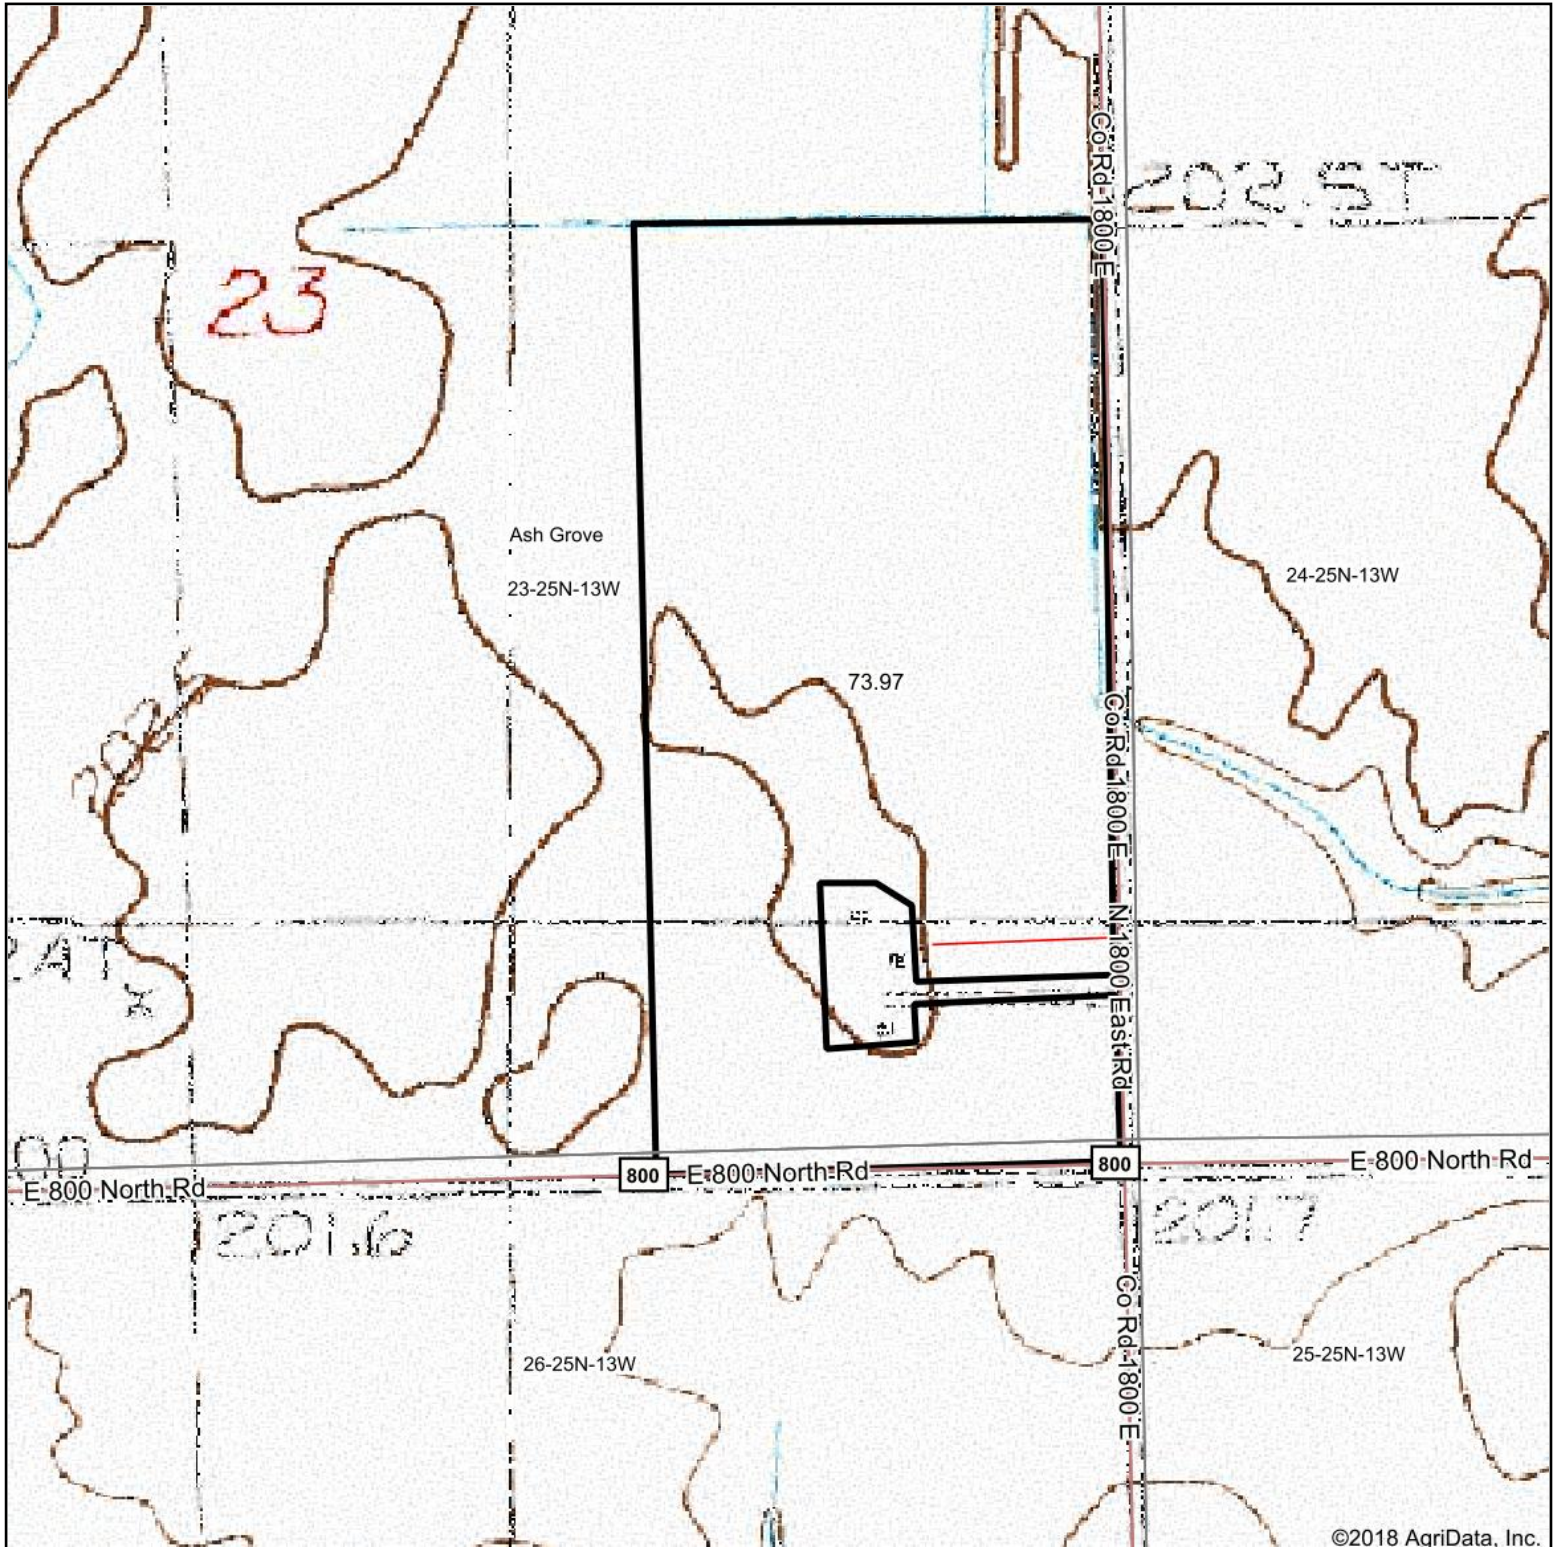

# Topography Map

©2018 AgriData, Inc.

map center: 40° 36' 22.01, -87° 47' 21.38

Maps Provided By:

© Agridata, Inc. 2018

**23-25N-13W**  
**Iroquois County**  
**Illinois**

7/24/2018

# Topography Map

map center: 40° 36' 37.84, -87° 45' 34.32

**19-25N-12W**  
**Iroquois County**  
**Illinois**

6/6/2018

Maps Provided By:

© Agridata, Inc. 2018

www.AgrIDataInc.com