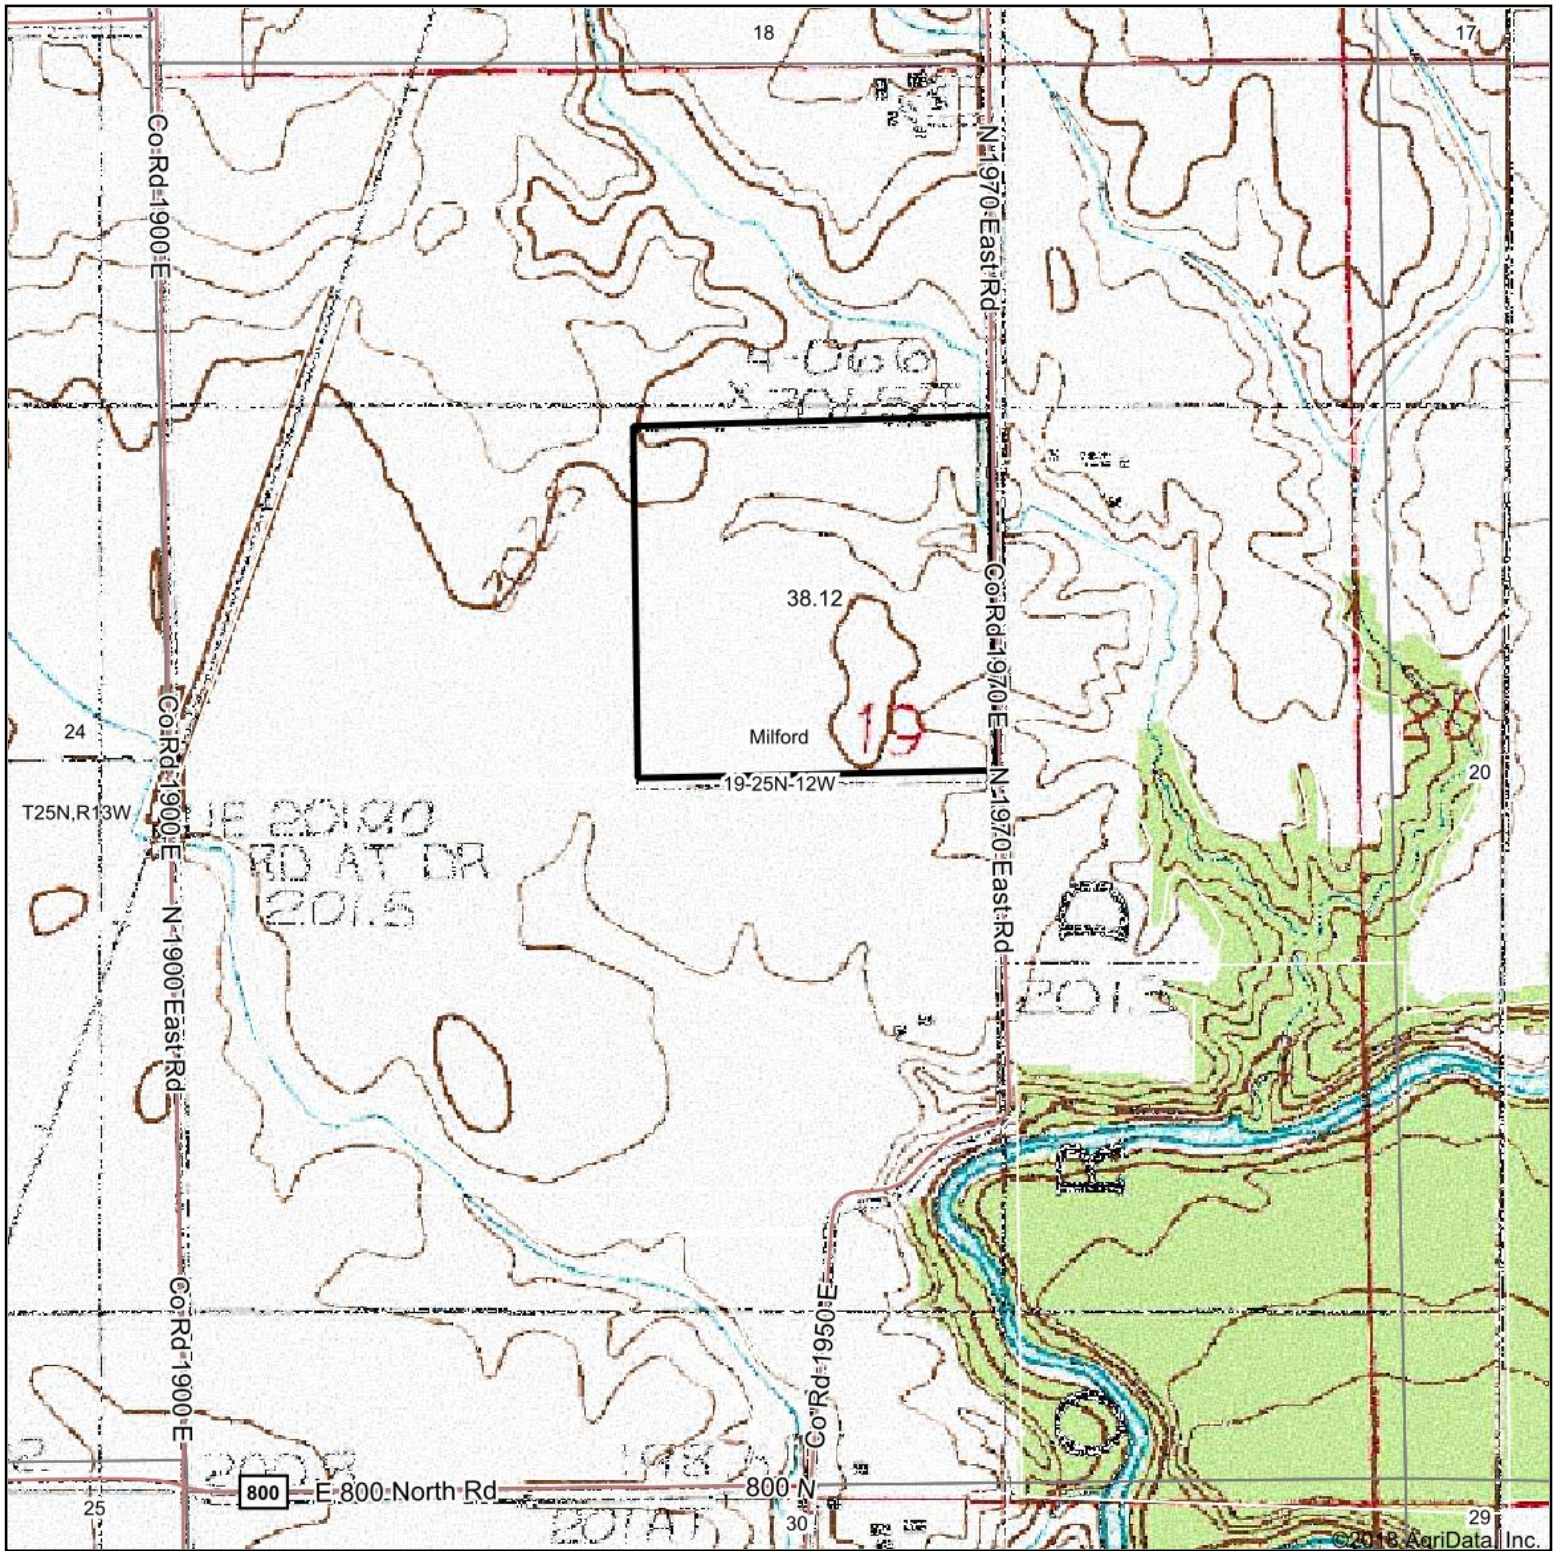

# Topography Map

©2018 AgriData, Inc.

map center: 40° 36' 22.01, -87° 47' 21.38

Maps Provided By:

© Agridata, Inc. 2018

**23-25N-13W**  
**Iroquois County**  
**Illinois**

7/24/2018

# Topography Map

map center: 40° 36' 37.84, -87° 45' 34.32

**19-25N-12W**  
**Iroquois County**  
**Illinois**

6/6/2018

Maps Provided By:

© Agridata, Inc. 2018

www.AgrIDataInc.com