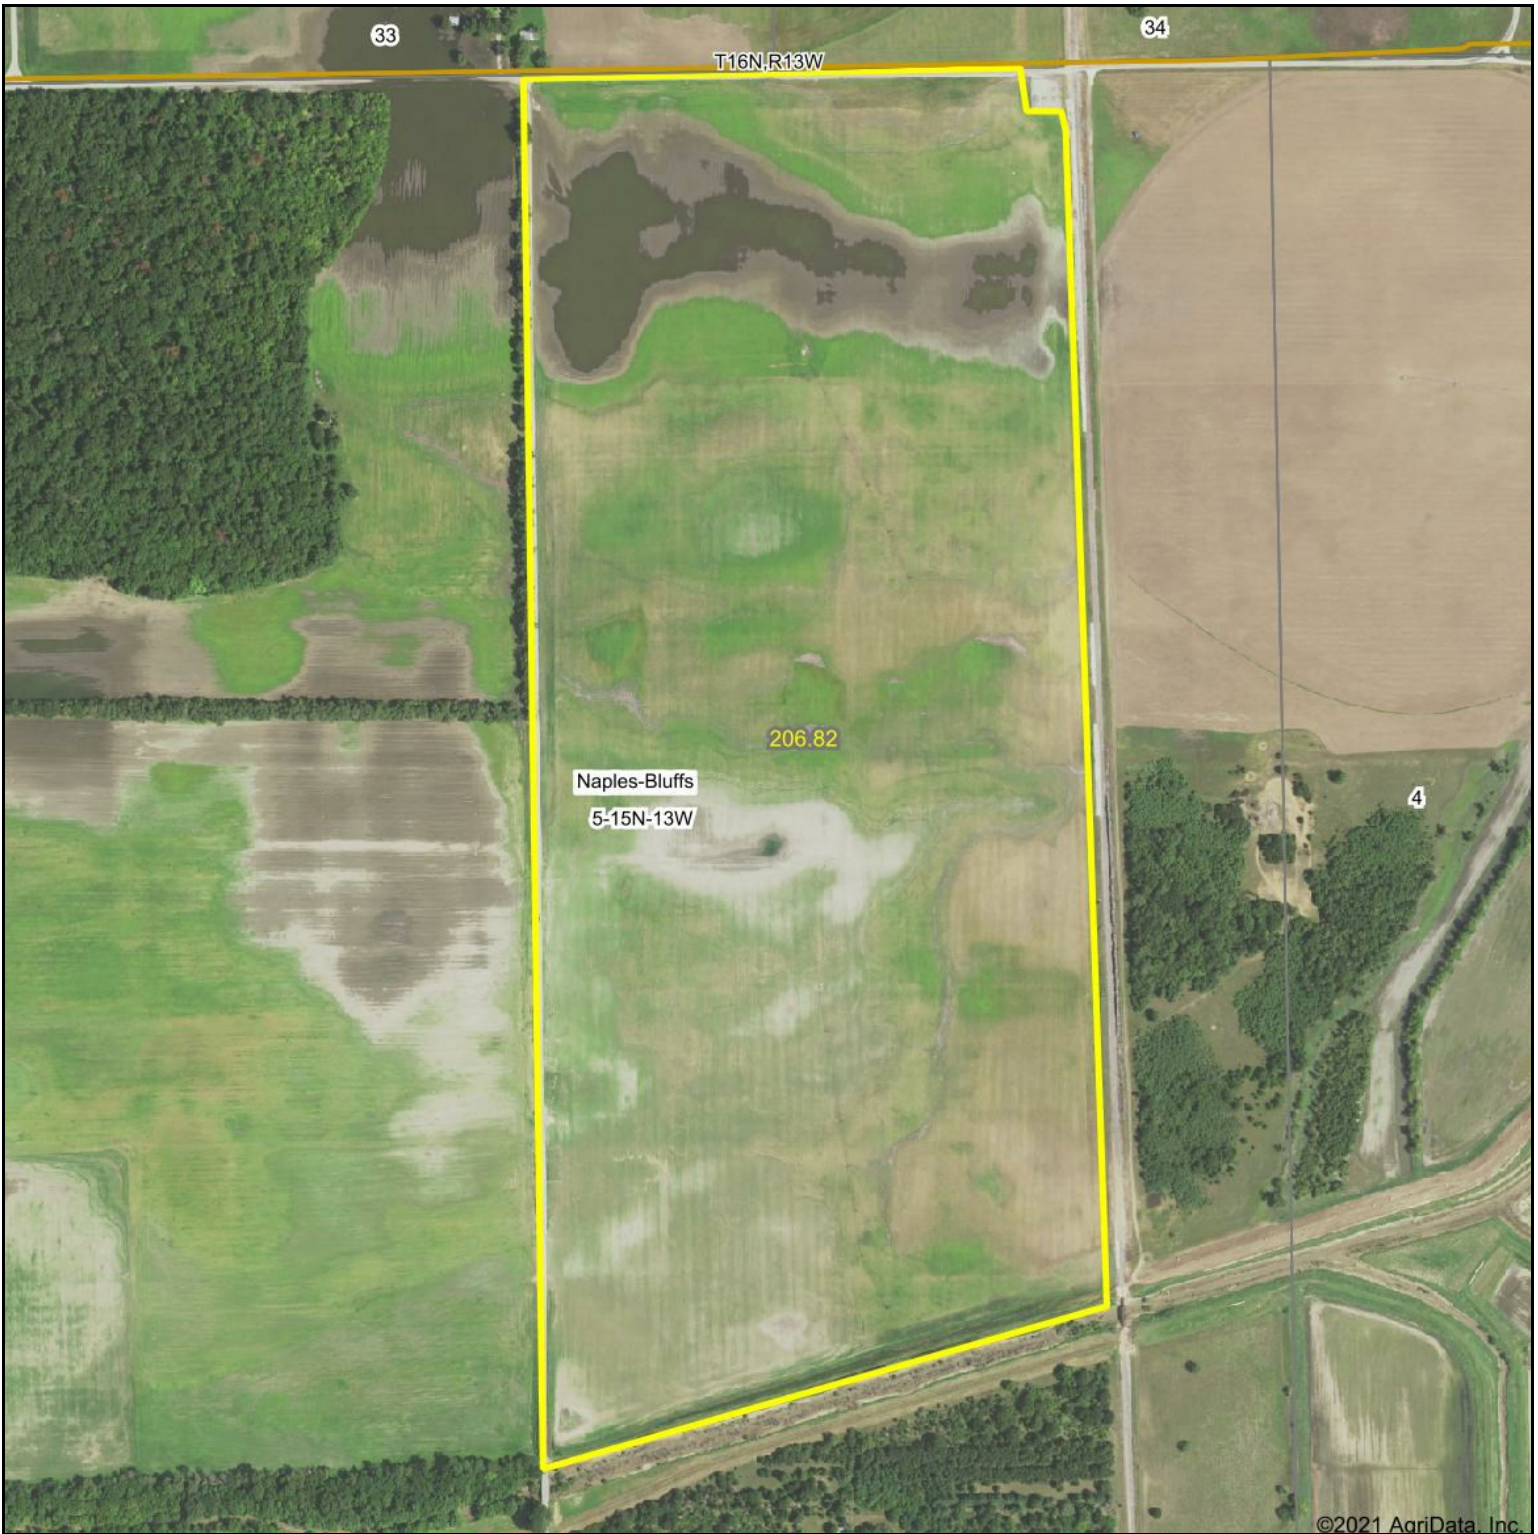

Pessina Farm

Map Center: 39° 46' 59.38, -90° 33' 53.4

Maps Provided By:

© AgriData, Inc. 2021

www.AgriDataInc.com

5-15N-13W
Scott County
Illinois

7/20/2021