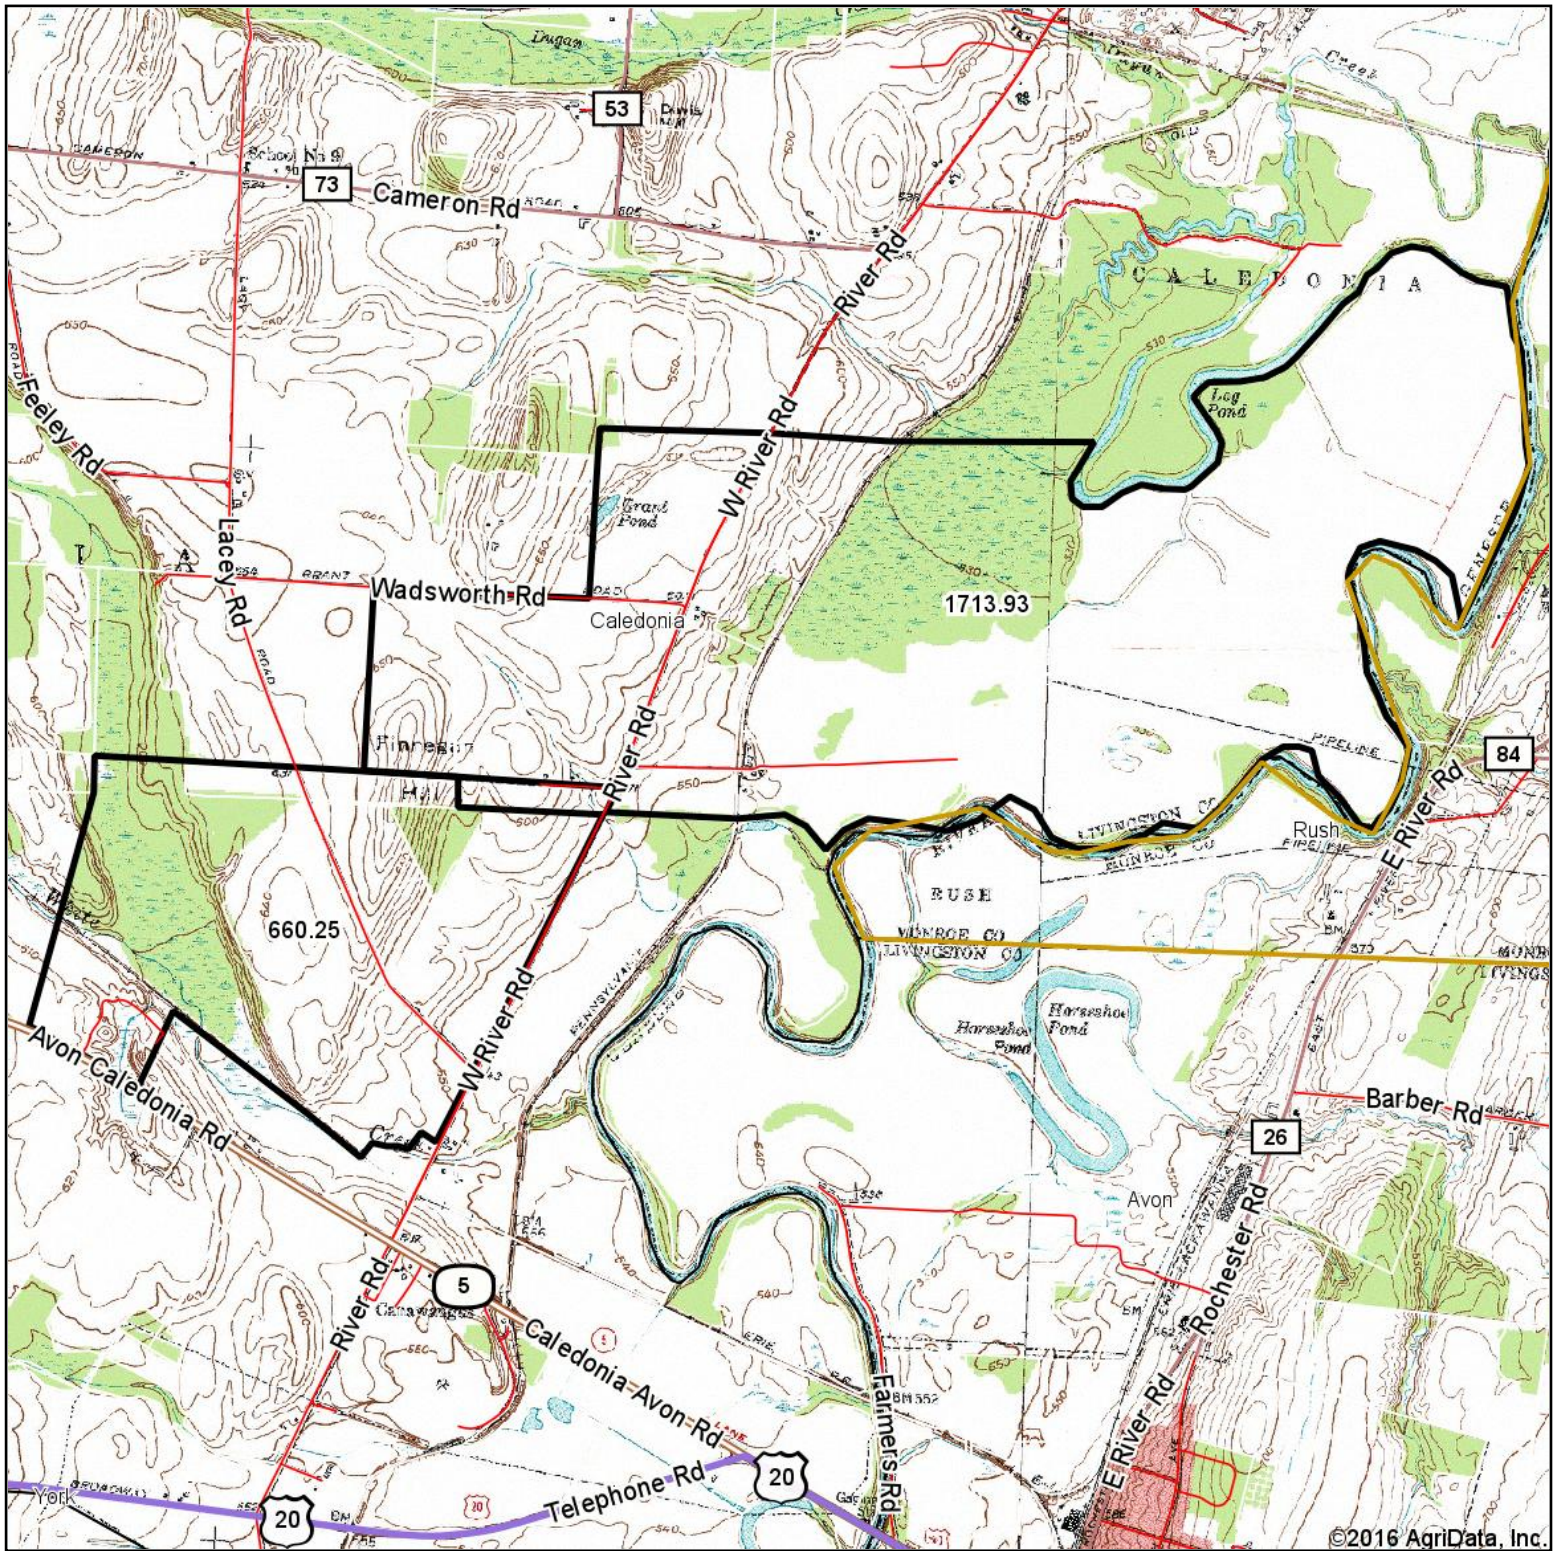

Topography Map

©2016 AgriData, Inc.

map center: 42° 56' 47.27, -77° 45' 48.46

Maps Provided By:

© AgriData, Inc. 2016

www.AgriDataInc.com

**Livingston County
New York**

9/21/2016