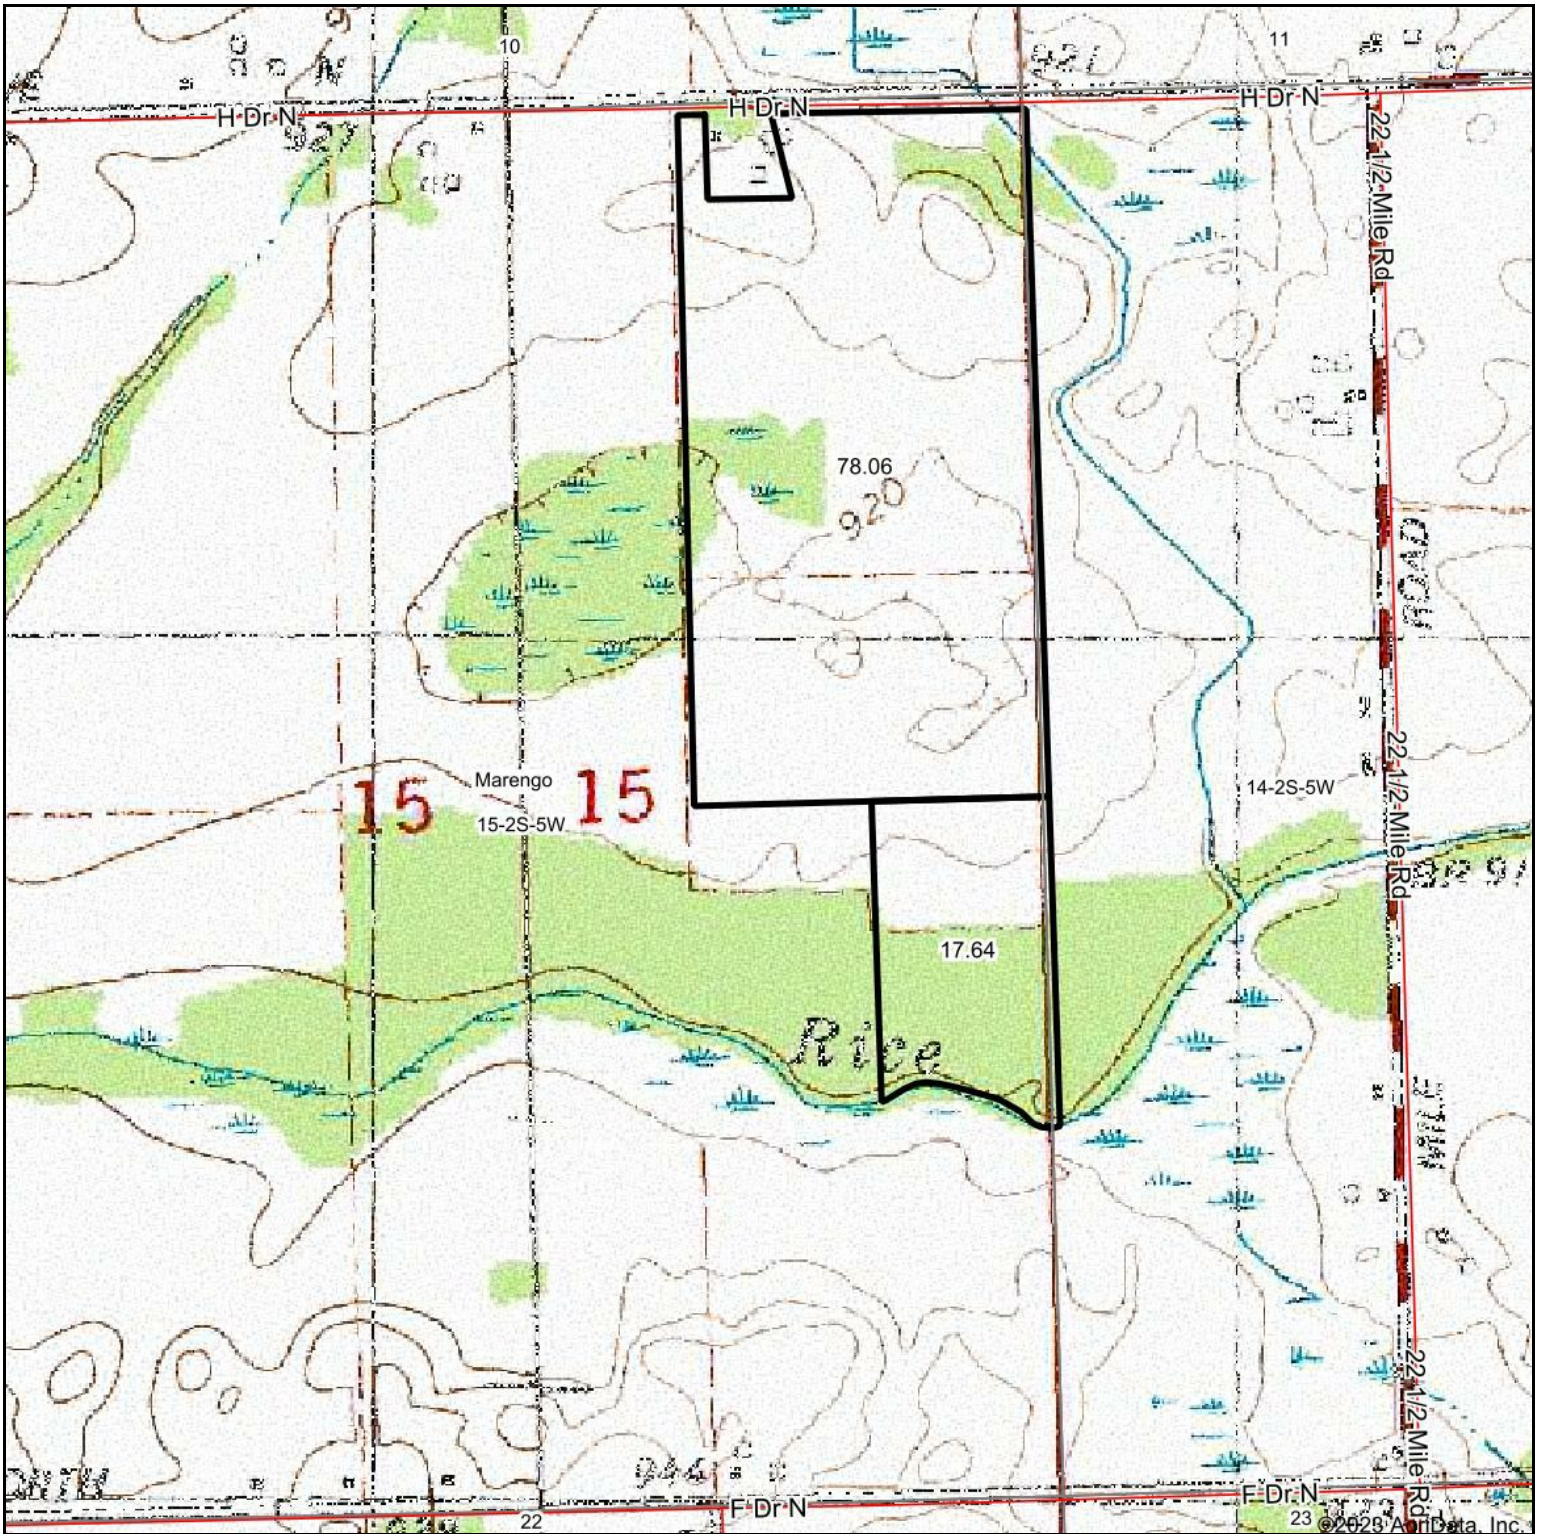

Topography Map

map center: 42° 17' 53.2, -84° 52' 17.6

Maps Provided By:

© AgriData, Inc. 2023 www.AgrDataInc.com

15-2S-5W
Calhoun County
Michigan

3/2/2023