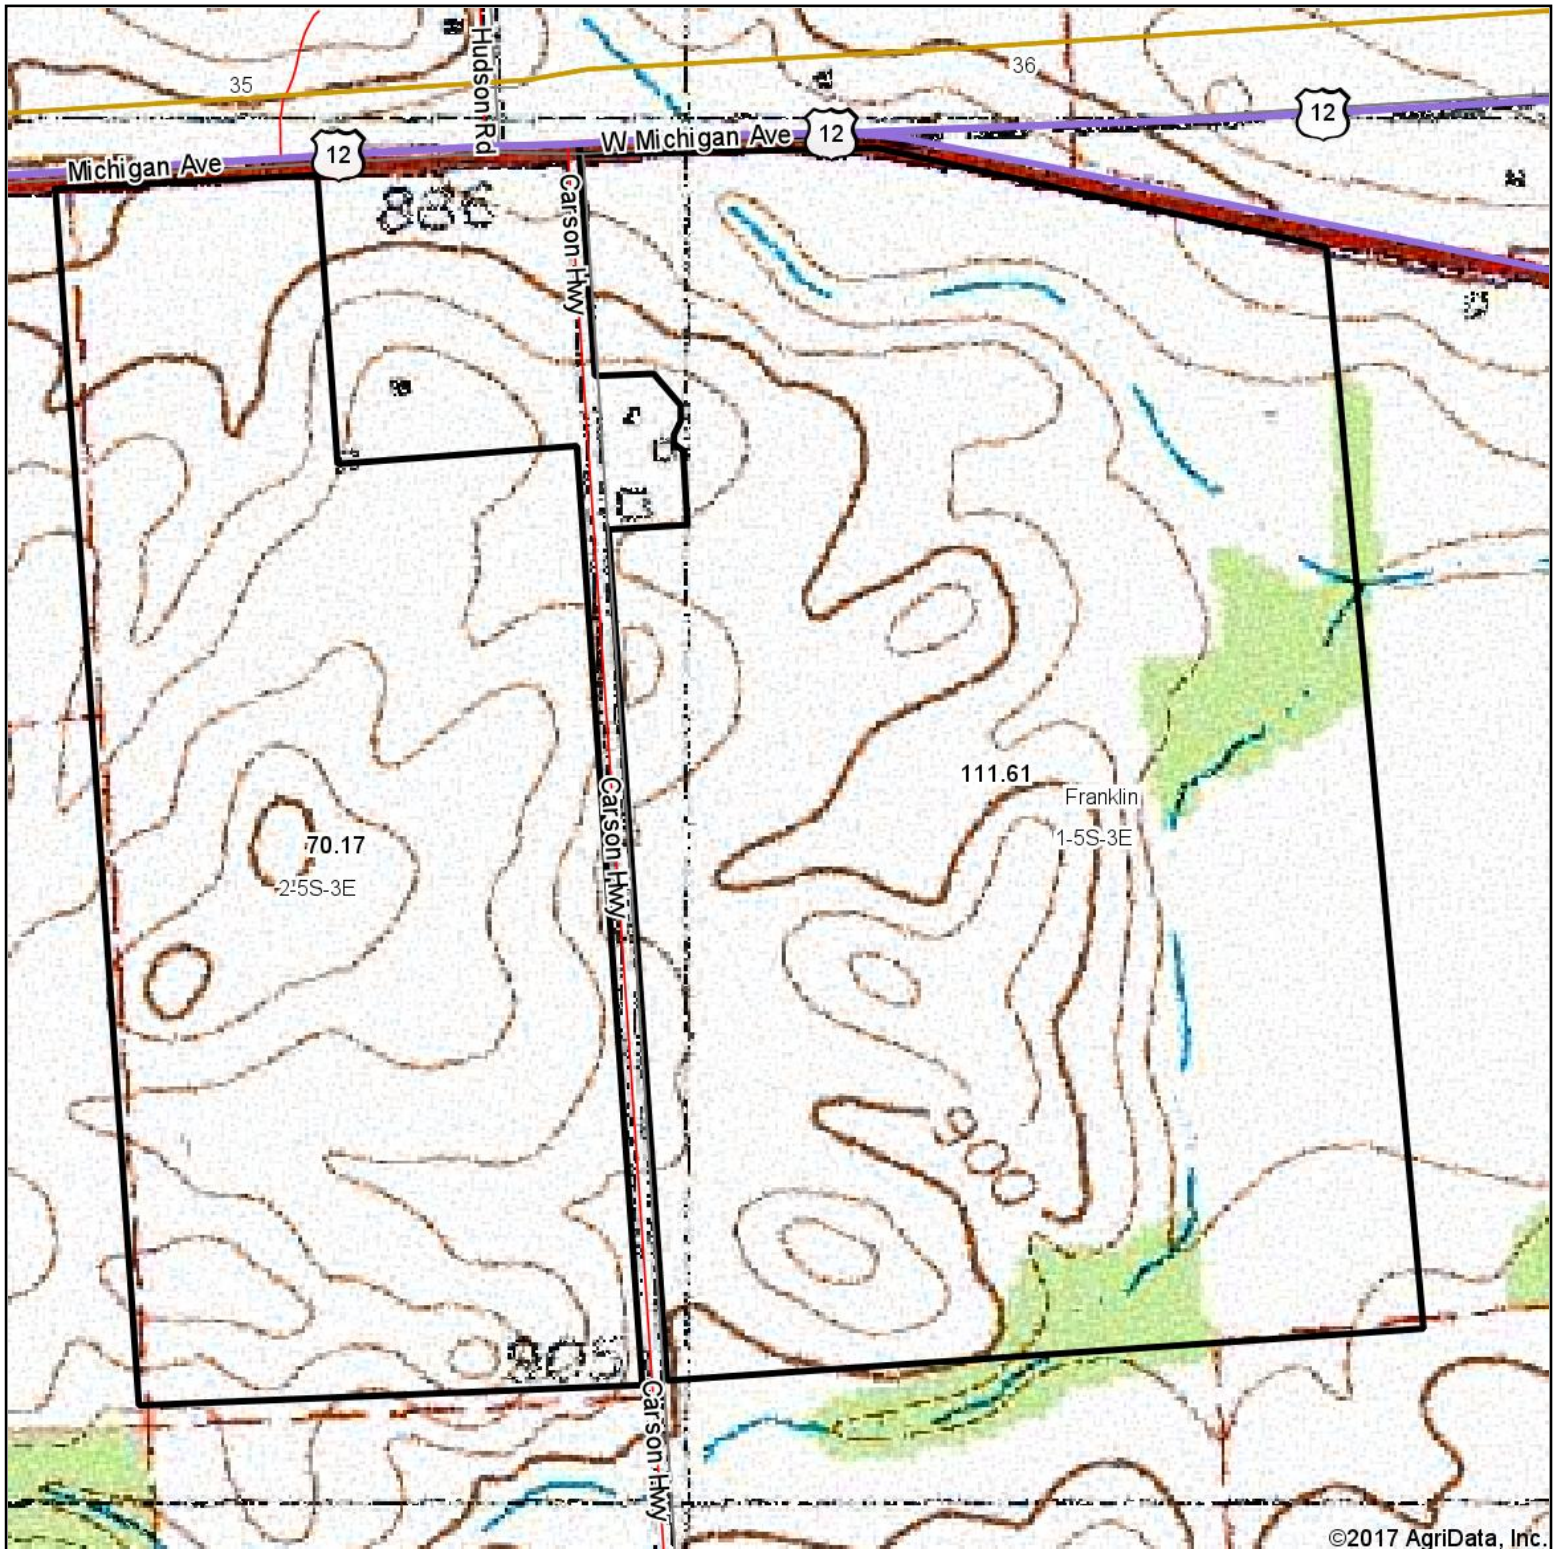

Topography Map

map center: 42° 4' 9.06, -84° 1' 32.88

1-5S-3E
Lenawee County
Michigan

6/14/2017

Maps Provided By:

© AgriData, Inc. 2017

www.AgriDataInc.com