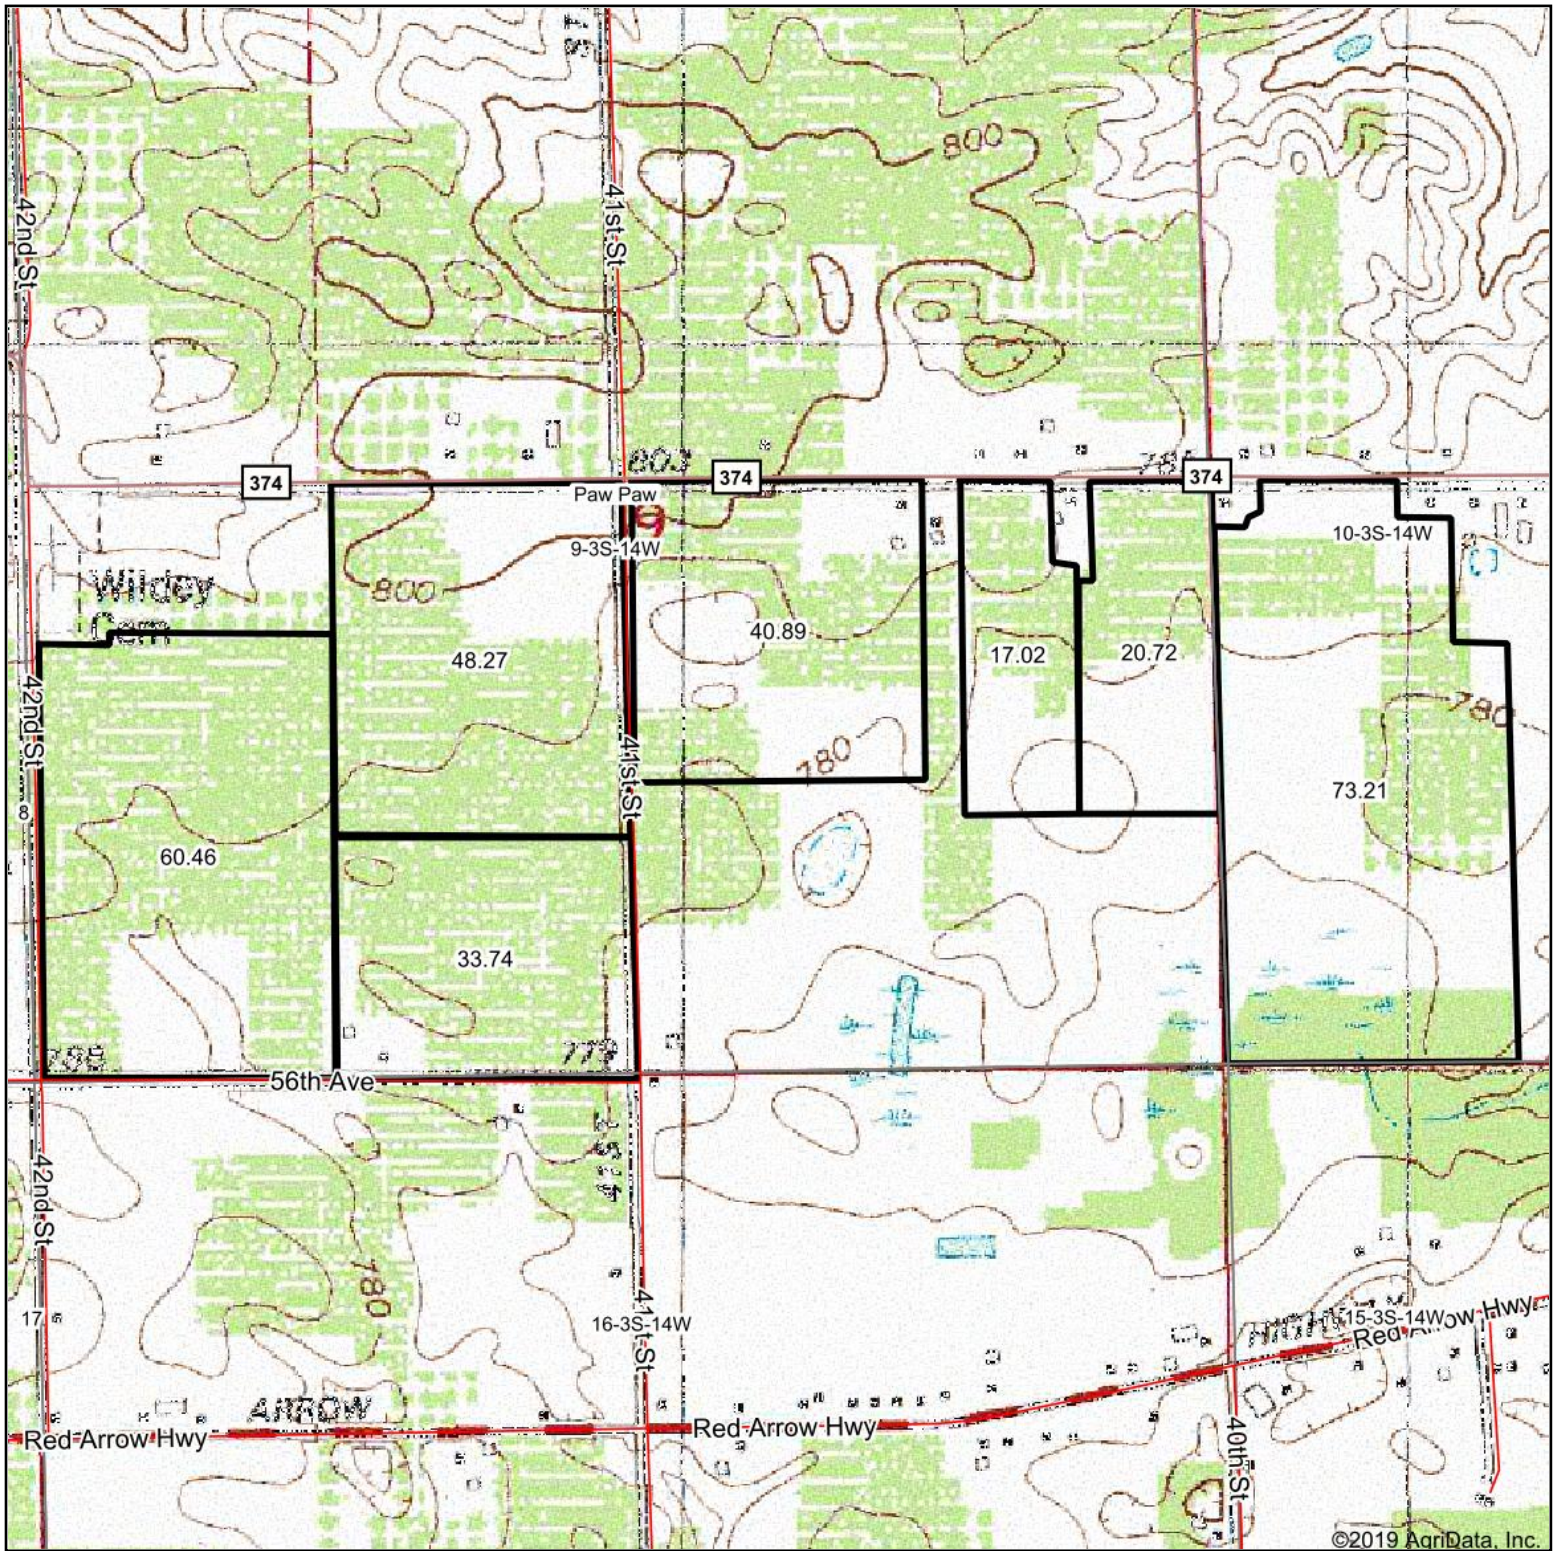

Topography Map

map center: 42° 13' 7.98, -85° 56' 39.72

9-3S-14W
Van Buren County
Michigan

11/5/2019